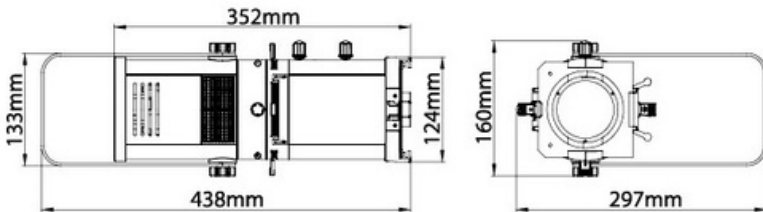

## Stryder Mini Zoom 65W Ellipsoidal LED Light with DMX

The SE65Z-CW provides cool white illumination with a manual zoom range of 19 to 36 degrees. This compact light fixture is designed for stage and event lighting, offering flexibility in beam angle adjustment. With advanced LED technology, it ensures clear and efficient lighting. Suitable for various applications, the Stryder Miniature Zoom combines performance with energy efficiency.

### Photometrics

Physical Data	
Beam Angle	19-36 Degrees
Fixture Dimensions	15 x 7.7 x 7.7 in. (380 x 195 x 195 mm)
Fixture Weight	4 lb / 1.8 kg
Mechanical Data	
Build Material	Aluminum
Lens	Ellipsoidal
Mounting	Yoke, Supports Standard Stage Clamps
Accessories	Gel Frame & Gobo Holder
Electronical Data	
Power Input	100-240VAC
Frequency	50/60 Hz
Max Power Consumption	65 W
Color Temperature	5600K
CRI	95
TLCI	96
Functionality	
DMX	DMX512 5-Pin XLR
Dimming Range	0 - 100%
Cooling	Active (Fan)
LED Lifetime	50,000 Hours