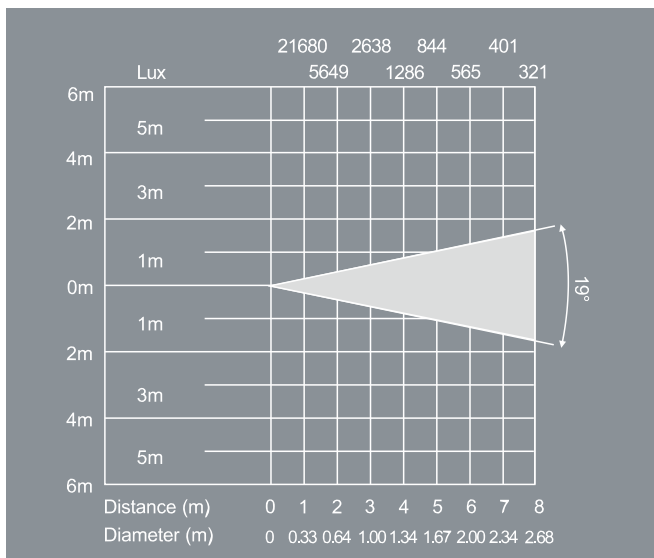

## Stryder Mini Zoom 65W Ellipsoidal LED Light with DMX

The SE65Z-CW provides cool white illumination with a manual zoom range of 19 to 36 degrees. This compact light fixture is designed for stage and event lighting, offering flexibility in beam angle adjustment. With advanced LED technology, it ensures clear and efficient lighting. Suitable for various applications, the Stryder Miniature Zoom combines performance with energy efficiency.

### Photometrics

Physical Data	
Beam Angle	19-36 Degrees
Fixture Dimensions	15 x 7.7 x 7.7 in. (380 x 195 x 195 mm)
Fixture Weight	4 lb / 1.8 kg
Mechanical Data	
Build Material	Aluminum
Lens	Ellipsoidal
Mounting	Yoke, Supports Standard Stage Clamps
Accessories	Gel Frame & Gobo Holder
Electronical Data	
Power Input	100-240VAC
Frequency	50/60 Hz
Max Power Consumption	65 W
Color Temperature	5600K
CRI	95
TLCI	96
Functionality	
DMX	DMX512 5-Pin XLR
Dimming Range	0 - 100%
Cooling	Active (Fan)
LED Lifetime	50,000 Hours