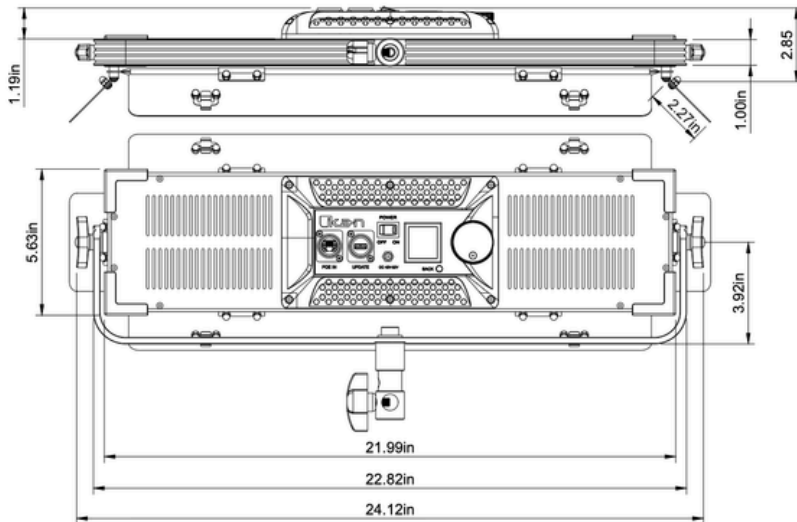

## Lyra POE Low Profile RGBWA Studio Panel Soft LED Light w/ ArtNet and sACN DMX

The Ikan LCX8-POE is a cutting-edge and compact RGBWA soft panel LED light designed for studios, conference rooms, classrooms, and any space with low ceiling clearance. With dedicated Red, Green, Blue, White, and Amber channels, it delivers everything from broadcast-accurate whites and natural skin tones to saturated accent colors and dynamic mood lighting — perfect for branded sets, virtual production, and creative effects. Engineered for easy installation, this light is simultaneously powered (via PoE++) and DMX controlled (via ArtNet or sACN) through a single Ethernet (RJ45) cable. (Patent)

### Photometrics

Distance	FC	LUX
<b>5600K</b>		
5ft. / 1.5m	58	626
10ft. / 3m	16.4	177
15ft. / 4.5m	8.12	87.5
<b>4400K</b>		
5ft. / 1.5m	57.6	617
10ft. / 3m	16.3	175
15ft. / 4.5m	7.97	85.8
<b>3200K</b>		
5ft. / 1.5m	51.3	548
10ft. / 3m	14.8	160
15ft. / 4.5m	7.43	80

Physical Data	
Beam Angle	110 Degree
Fixture Dimensions	24.5 x 7 x 1.9 in. / 62.2 x 17.8 x 4.8 cm
Fixture Weight	4.9 lbs / 1.8 kg
Illumination Dimensions	20 x 4 in. / 50.8 x 10.2 cm
Mechanical Data	
Build Material	Heavy Duty Resin Plastic / Metal
Lens	1/2 Stop Soft Diffusion Panel
Mounting	Yoke, Supports Standard Stage Clamps
Stand Use	Baby 5/8" & Junior 1-1/8" Combo Pin w/ 90 Degree Offset
Barn Doors	Installed
Electronical Data	
Power Input	110-220VAC
Operating Voltage	48VDC
Frequency	50/60 Hz
Max Power Consumption	50 W
Color Temperature	Bi-Color 3200K-5600K, RGBWA
Power Loss	Last Scene Hold
LED Type	Chip LEDs
CRI	98
TLCI	99
Power Supply	Input: 110-220VAC; Output: 48VDC @1.25A (Not Included)
Functionality	
Input/Output Ports	RJ45, USB Type A, Threaded Barrel Coaxial (Power)
DMX	ArtNet or sACN
Dimming Range	0 - 100%
Cooling	Passive
LED Lifetime	70,000 Hours
Display	LCD Screen
Environmental Data	
Operation Temperature	10 - 110 °F