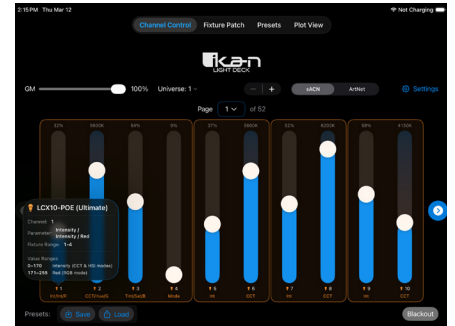

LIGHT DECK (Digital Software Download).....\$299.99
LIGHT DECK IOS (iPad App).....\$99.99

Light Deck User Interface

The Ikan Light Deck is a professional DMX lighting control application designed for broadcast, studio, and live event environments. This comprehensive software solution supports both ArtNet and sACN (E1.31) protocols, providing seamless integration with a wide range of DMX-compatible lighting fixtures and networks. LightDeck combines intuitive fader-based control with advanced features like fixture patching, preset management, and hardware integration, making it the ideal solution for lighting professionals who demand precision, reliability, and flexibility in their workflow.