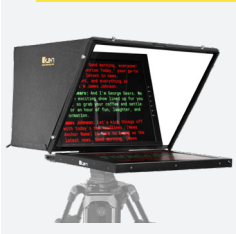

- PTZ Hood Fully Encloses Camera Allowing it to Move Freely
- Compatible with Most PTZ Cameras
- Widescreen Teleprompter Monitor features SDI, HDMI & VGA Inputs
- 1000-Nit High-Bright Widescreen Monitor
- High-Quality American Made 65/35 Beam Splitter Glass
- Screen Readable From up to 25'
- Multiple Camera Mounting Options
- Easy Balancing with Adjustable Base
- Lightweight and Compact Design
- Ships in Reusable Foam for Easy Transport
- Monitor Supports Image Flip
- PrompterPro Software for MAC & PC is FREE With This Teleprompter

PT421W-PTZ (SDI, HDMI & VGA)\$3499
PT421W-PTZ-TK (with Travel Kit).....\$3799

Aura Professional 21" High-Bright HDMI & SDI PTZ Teleprompter

w/ Widescreen Talent Monitor

- PTZ Hood Fully Encloses Camera Allowing it to Move Freely
- Includes 21" SDI Widescreen Talent Monitor w/ Tally Lights
- Compatible with Most PTZ Cameras
- Widescreen Teleprompter Monitor features HDMI, Component, & VGA Inputs
- 1000-Nit High Bright Monitor
- High-Quality American Made 65/35 Beam Splitter Glass
- Screen Readable from up to 25'
- Multiple Camera Mounting Options
- Easy Balancing with Adjustable Base
- Lightweight and Compact Design
- Ships in Reusable Foam for Easy Transport
- Monitor Supports Image Flip
- PrompterPro Software for MAC & PC is FREE with this Teleprompter

PT421W-PTZ-TM (SDI, HDMI & VGA).....\$4949
PT421W-PTZ-TM-TK (with Travel Kit).....\$5249

Aura Professional 19" High-Bright HDMI & SDI PTZ Teleprompter

- PTZ Hood Fully Encloses Camera Allowing it to Move Freely
- Compatible with Most PTZ Cameras
- Teleprompter Script Monitor features SDI, HDMI, Component & VGA Inputs
- 1000-Nit High-Bright Monitor
- High-Quality American Made 65/35 Beam Splitter Glass
- Screen Readable From up to 25'
- Multiple Camera Mounting Options
- Easy Balancing with Adjustable Base
- Lightweight and Compact Design
- Ships in Reusable Foam for Easy Transport
- Monitor Supports Image Flip
- PrompterPro Software for MAC & PC is FREE With This Teleprompter