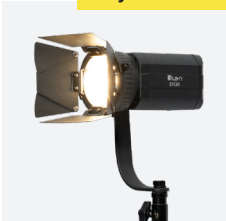

Stryder Bi-Color 65W LED Fresnel Light w/ DMX

- 3" Fresnel lens
- Bi-Color light adjustable from 2800K-6500K
- Accurate Colors, High CRI and TLCI
- Spot to flood 30-65 degree beam angle
- Powered by AC or D-Tap Power
- DMX512 In and Out (RJ45)
- 8-Leaf Barn Door

SFB65 (Bi-Color).....	$549.99
SFB65-2PT-KIT (SFB65 2 Point Kit; Stands & Bag).....	$1399
SFB65-3PT-KIT (SFB65 3 Point Kit; Stands & Bag).....	$1999