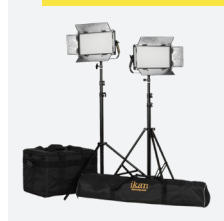

Rayden Daylight LED Light Kits

Kits include:

- Rayden light fixtures
- Light bag
- Power supplies
- Light stands
- Stand bag

Fixtures With Pro Battery Plates

RW5-2PT-KIT (RW5 2 Point Kit).....$1319
RW5-3PT-KIT (RW5 3 Point Kit).....$1759
RW5-5PT-KIT (RW5 5 Point Kit).....$2799