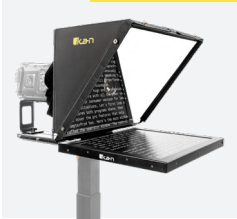

Aura Professional 19" High-Bright HDMI & SDI Teleprompter

- SDI, HDMI, Composite, & VGA Inputs
- 1000-Nit High Bright Teleprompter Monitor
- High-Quality American Made 65/35 Beam Splitter Glass
- Screen Readable from up to 25'
- Multiple Camera Mounting Options
- Easy Balancing with Adjustable Base
- Lightweight and Compact Design
- Ships in Reusable Foam for Easy Transport
- Monitor Supports Image Flip
- PrompterPro4 Software for MAC & PC is FREE with this Teleprompter

PT419 (SDI, HDMI, VGA & Composite).....$2699
PT419-TK (w/ Travel Kit).....$2999