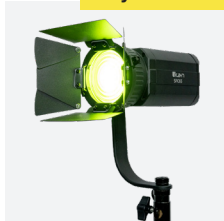

Stryder Bi-Color 65W LED Fresnel Light w/ DMX

- 3" Fresnel lens
- RGBW Color
- Bi-Color light adjustable from 2800K-6500K
- Accurate Colors, High CRI and TLCI
- Spot to flood 15-45 degree beam angle
- Powered by AC or D-Tap Power
- DMX512 In and Out (RJ45)
- 8-Leaf Barn Door

SFC65 (RGBW).....	$649.99
SFC65-2PT-KIT (SFC65 2 Point Kit; Stands & Bag).....	$1549
SFC65-3PT-KIT (SFC65 3 Point Kit; Stands & Bag).....	$2299