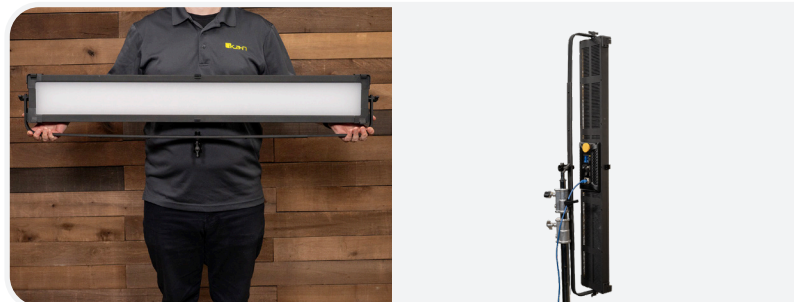

- 85W PoE++ Light
- Q-SYS™ Control Compatible
- Art-Net & sACN DMX-Over-IP
- 97 CRI COB LEDs with 1/2 Stop Soft Diffusion Panel
- Bi-Color Adjustable 3200K-6500K
- Silent Fanless Fixture

LBX16-POE .....INSTALLATION ONLY