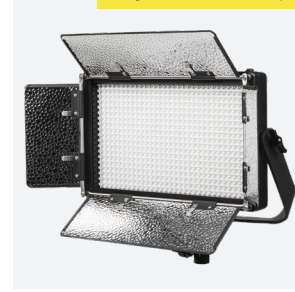

Rayden Half x 1 Daylight LED Light

- 97 CRI LEDs
- Daylight 5600K
- Beam angle of 50°
- Baby 5/8" / junior 1-1/8" combo pin adapter with right angle receiver hole
- Yoke with 30° offset
- Single knob control for adjustments
- Includes barn doors with intensifiers
- Equivalent to 400W of incandescent light

RB5 (Gold mount & V-mount battery plates) $549
RBX5 (DMX512).....$549.99

RB10 (Gold mount & V-mount battery plates).....$999
RBX10 (DMX512).....$999.99

RW5 (Gold mount & V-mount battery plates).....$489
RWX5 (DMX512).....$489.99