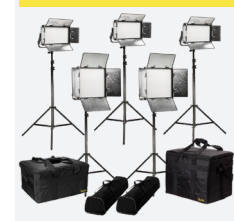

Rayden Bi-Color LED Mixed Light Kits

Kits include:

- Rayden light fixtures (RB10 & RB5)
- Light bag
- Power supplies
- Light stands
- Stand bag

Fixtures With Pro Battery Plates

RB-3F2H (3 x RB10 & 2 x RB5).....$3799
RB-2F3H (2 x RB10 & 3 x RB5).....$3499
RB-2F1H (2 x RB10 & 1 x RB5).....$2579
RB-1F2H (1 x RB10 & 2 x RB5).....$2199

ONYX

Onyx Half x 1 Bi-Color Aluminum LED Light