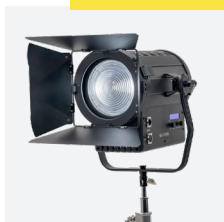

White Star 6" Bi-Color Fresnel LED Studio Light

- 97 CRI LEDs
- 6" Fresnel Lens
- Quiet Active Cooling System
- DMX512 In and Out, Channel Selectors With Digital Readout
- Solid Aluminum Construction
- Includes Barn Doors
- Local Dimming Knob

WS-F300B.....	$1649