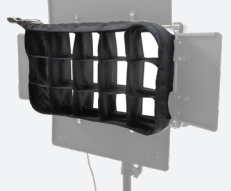

SnapGrid 40° Grid for Lyra and Rayden Half x 1 Lights

- 40° Fabric Grid
- Controls Light Spill
- Includes Carrying Bag
- Compatible With RW5, RB5, RWX5, RBX5, LW5, LB5, LWX5, LBX5

SGILRH-40 ..... $249.99