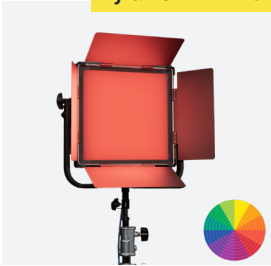

Lyra PoE 1 x 1 RGBWA Color Studio Soft Panel LED Light

- 85W PoE++ Light
- RGBWA Color LEDs
- Art-Net & sACN (RJ45)
- Q-SYS™ Control Compatible
- 97 CRI COB LEDs w/ 1/2 Stop Soft Diffusion Panel

LCX10-POE ..... INSTALLATION ONLY