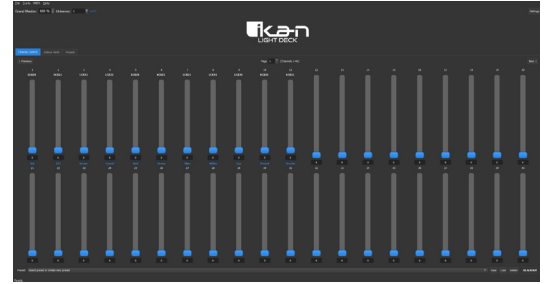

LIGHT DECK (Digital Software Download).....\$299.99
LIGHT DECK IOS (iPad App).....\$99.99

Light Deck User Interface

The Ikan Light Deck is a professional DMX lighting control application designed for broadcast, studio, and live event environments. This comprehensive software solution supports both ArtNet and sACN (E1.31) protocols, providing seamless integration with a wide range of DMX-compatible lighting fixtures and networks. LightDeck combines intuitive fader-based control with advanced features like fixture patching, preset management, and hardware integration, making it the ideal solution for lighting professionals who demand precision, reliability, and flexibility in their workflow.