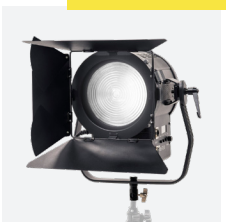

WHITE STARS

White Star 6" Fresnel LED Studio Light w/ DMX

- 6" Fresnel Lens
- 97 CRI
- 5600K Daylight
- 25-65 Degree Beam Angle
- Active Cooling System
- 512 DMX In and Out, Channel Selectors with Digital Readout
- Solid Aluminum Construction
- Power Cable Lock
- 8 Way Barn Doors Included (8 Leaf)

WS-F150.....	$1029