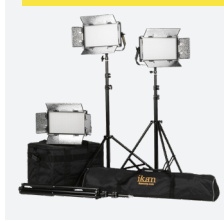

Rayden 1 x 1 Bi-Color LED Light Kits

Kits include:

- Rayden light fixtures
- Light bag
- Power supplies
- Light stands
- Stand bag

Fixtures With Pro Battery Plates

RB10-2PT-KIT (RB10 2 Point Kit).....$1979
RB10-3PT-KIT (RB10 3 Point Kit).....$2749
RB10-5PT-KIT (RB10 5 Point Kit).....$4399