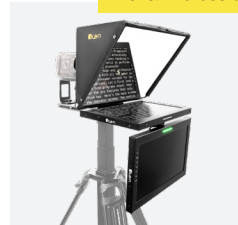

Aura Professional 19" Widescreen High-Bright HDMI & SDI Teleprompter w/ Talent Monitor Kit & Tally

- Ideal for Video Conferencing
- Features 19" 1080p Widescreen Monitors
- Includes 19" SDI Widescreen Talent Monitor w/ Tally Lights
- SDI, HDMI, & VGA Inputs
- 1000-Nit High Bright Teleprompter Monitor
- High-Quality American Made 65/35 Beam Splitter Glass
- Screen Readable from up to 25'
- Multiple Camera Mounting Options
- Easy Balancing with Adjustable Base
- Ships in Reusable Foam for Easy Transport
- Monitor Supports Image Flip
- PrompterPro Software for MAC & PC is FREE with this Teleprompter

PT419W-TM (SDI, HDMI, VGA).....$4099
PT419W-TM-TK (Travel Kit).....$4449