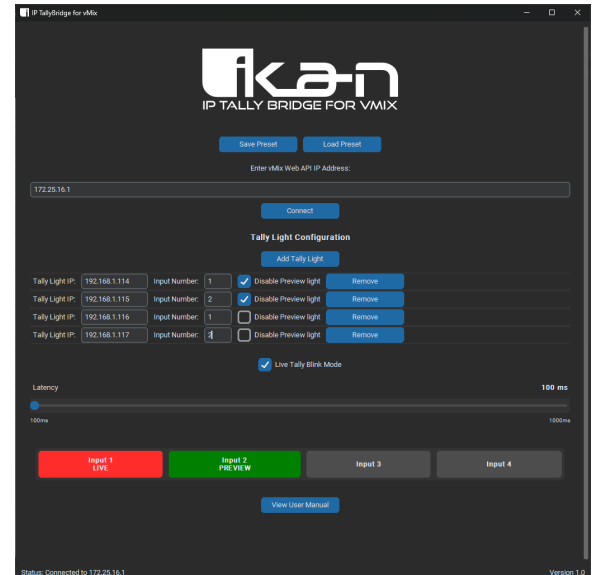

Tally Bridge Control Software

IP Tally Bridge for vMix is the simple solution for integrating Ikan IP tally lights with your vMix production setup. Just enter your vMix IP address, add your tally lights with their IP address and corresponding camera numbers, and connect—the app handles the rest. It pulls live status from vMix to light up tally lights in red when a camera is on air or green when it's in preview mode, helping your team stay coordinated during productions.