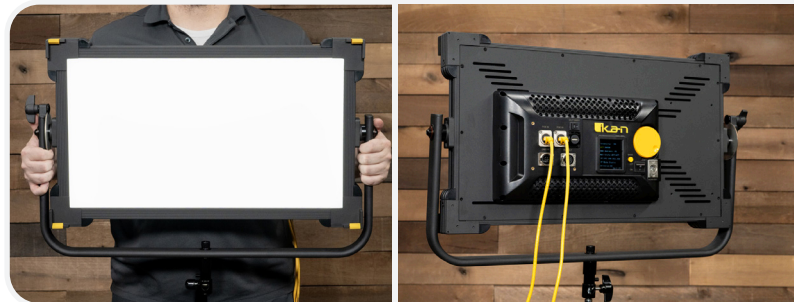

- 170W Dual PoE++ Light
- Q-SYS™ Control Compatible
- ArtNet, sACN (RJ45), or DMX512 (5 pin)
- 97 CRI COB LEDs with 1/2 Stop Soft Diffusion Panel
- Bi-Color Adjustable 3200K-5600K
- Fan Switch for Active or Passive Cooling (silent)
- Beam angle 110 degrees

LBX20-POE .....INSTALLATION ONLY