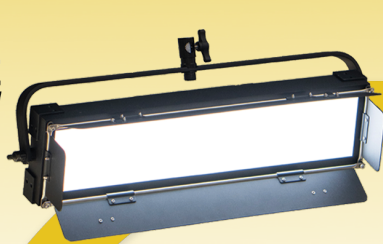

POWER OVER ETHERNET

WORLD'S FIRST AWARD WINNING

BROADCAST LIGHTING

LBX8-POE
24" x 5" Low Profile Soft Panel