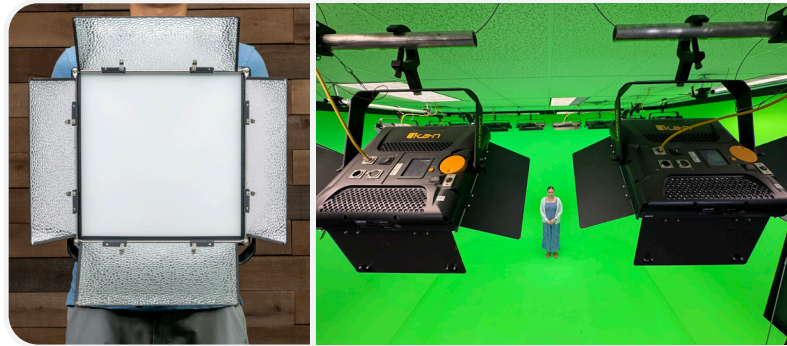

- 85W PoE++ Light
- Art-Net & sACN (RJ45) or DMX512 (5-Pin XLR)
- Q-SYS™ Control Compatible
- 97 CRI COB LEDs with 1/2 Stop Soft Diffusion Panel
- Silent Fanless Fixture
- Bi-Color Adjustable 3200K-5600K
- Consistent Light Across All Color Temperatures
- Beam Across 110 Degrees
- Built-in Barndoors with Integrated Clips

LBX10-POE .....INSTALLATION ONLY