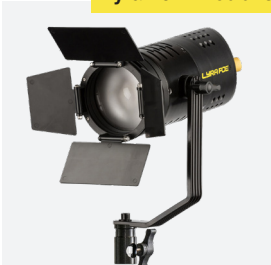

Lyra PoE Bi-Color Studio Fresnel LED Light

- 60W PoE++ Light
- Art-Net & sACN DMX-Over-IP
- Q-SYS™ Control Compatible
- 30 or 60 Degree Angle
- 97 CRI
- Bi-Color Adjustable 2700K-6500K
- Consistent Light Across All Color Temperatures

LBF60-POE (30 or 60 Degree Fixed Fresnel) ..... INSTALLATION ONLY
LBF60Z-POE (30 to 60 Degree Zoom Fresnel) ..... INSTALLATION ONLY
LBF60Z-POE-WH (White Version) ..... INSTALLATION ONLY