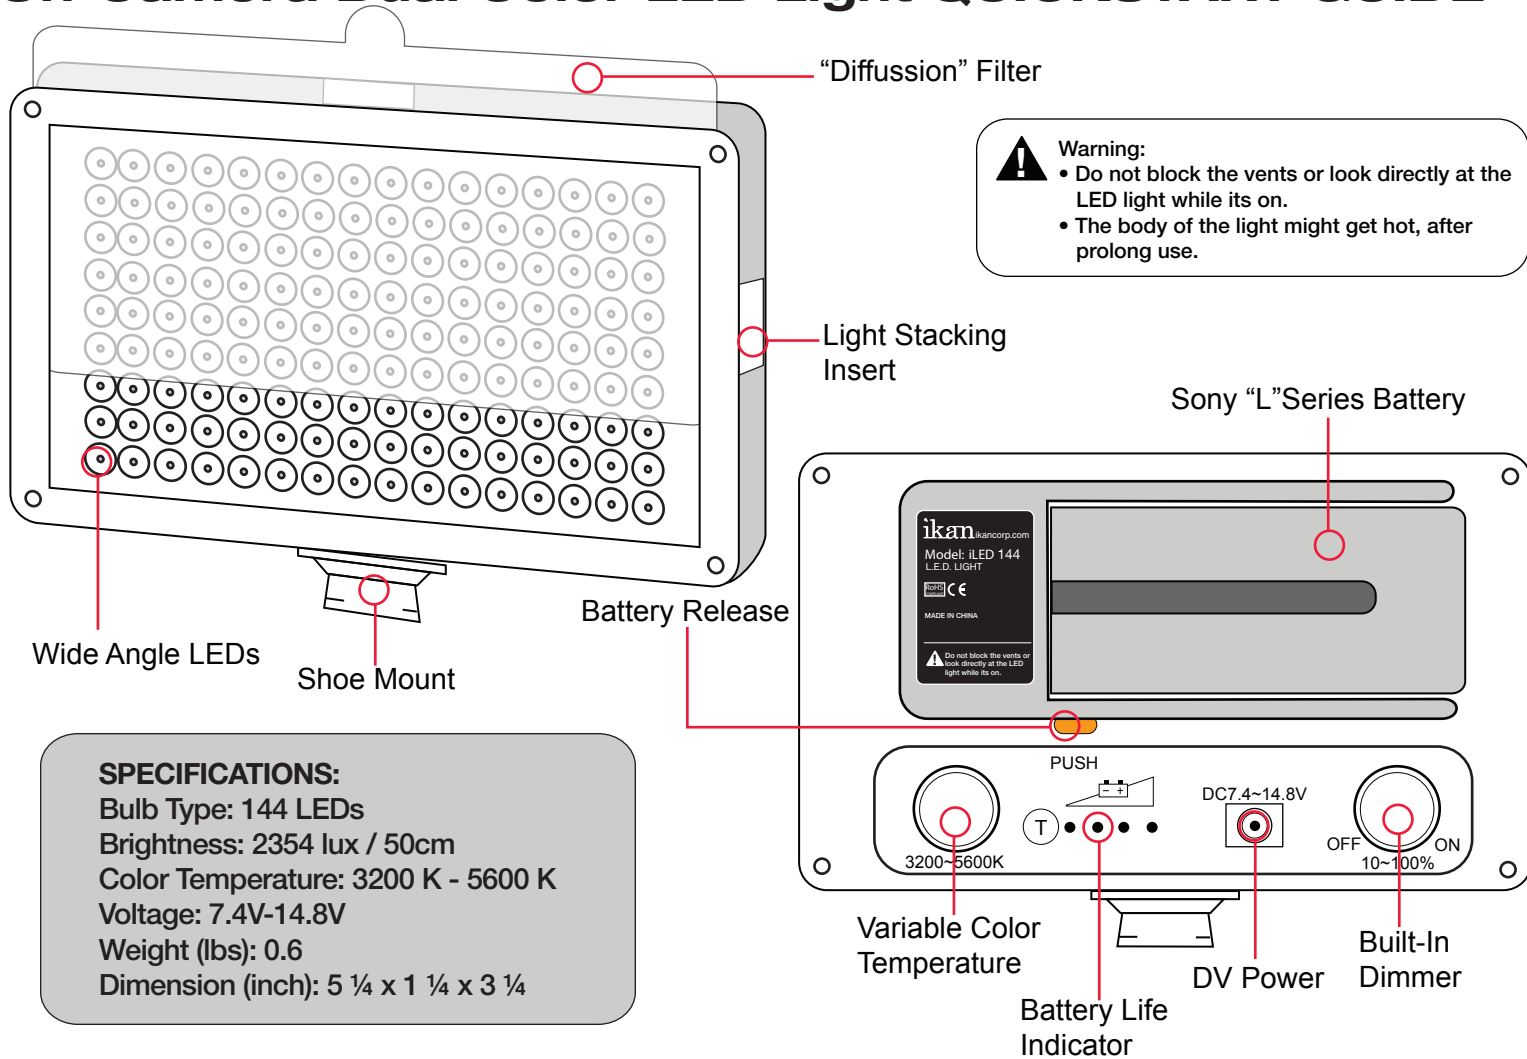

# iLED 144

## On-Camera Dual Color LED Light QUICKSTART GUIDE

### What's included

- iLED 144 Light
- AC Adapter
- Sony "L" DV Battery
- DV Battery Charger
- Soft Carrying Case
- Shoe Mount
- Diffusion Filter