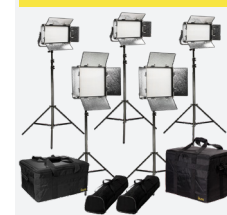

Rayden Bi-Color LED Mixed Light Kits

1. **Kits include:**
2. Rayden light fixtures (RB10 & RB5)
   - Light bag
   - Power supplies
   - Light stands
   - Stand bag

Fixtures With Pro Battery Plates

RB-3F2H (3 x RB10 & 2 x RB5).....$3799.00
RB-2F3H (2 x RB10 & 3 x RB5).....$3499.00
RB-2F1H (2 x RB10 & 1 x RB5).....$2579.00
RB-1F2H (1 x RB10 & 2 x RB5).....$2199.00