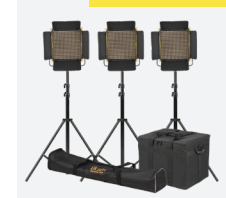

Onyx 1 x 1 LED Light Kits

1. **Kits include:**
2. Onyx 1 x 1 light fixtures (OYB10)
   - Barn doors
   - Light stands
   - Light bag & stand bag
   - Power adapters
   - Remote controls
   - Yokes

OYB10-2PT-KIT (OYB10 2 Point Kit).....$1099.00
OYB10-3PT-KIT (OYB10 3 Point Kit).....$1649.00