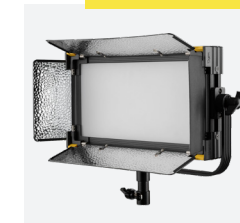

MYLO

Mylo Soft Bi-Color Field LED Light

- 97 CRI COB LEDs
- Bi-Color adjustable 3200K-5600K
- 1/2 stop soft diffusion panel
- Beam angle of 110°
- Includes two L series batteries, dual battery charger, & barn doors

MSB8 (Half x 1 Bi-Color).....$599.99