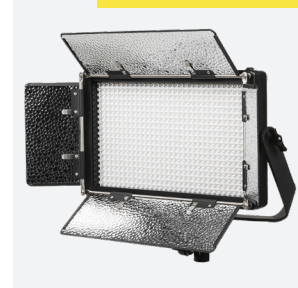

RB5 (Gold mount & V-mount battery plates).....\$549.00
RBX5 (DMX512).....\$549.99

Rayden 1 x 1 Bi-Color LED Light

- 97 CRI LEDs
- Bi-Color adjustable from 3200K-5600K
- Beam angle of 50°
- Baby 5/8" / junior 1-1/8" combo pin adapter with right angle receiver hole
- Yoke with 30° offset
- Single knob control for adjustments
- Includes barn doors with intensifiers
- Equivalent to 900W of incandescent light

RB10 (Gold mount & V-mount battery plates).....\$999.00
RBX10 (DMX512).....\$999.99

Rayden Half x 1 Daylight LED Light

- 97 CRI LEDs
- Daylight 5600K
- Beam angle of 50°
- Baby 5/8" / junior 1-1/8" combo pin adapter with right angle receiver hole
- Yoke with 30° offset
- Single knob control for adjustments
- Includes barn doors with intensifiers
- Equivalent to 400W of incandescent light