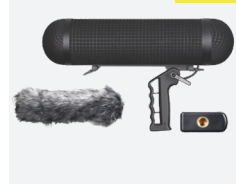

Small Blimp Windscreen and Suspension System Complete Kit (E-Image)

- Protection from Wind Noise
- Isolates From Shock & Vibration
- Fits PM-500, ECM-673, NTG3, MKH-8060 and NTG4+
- Synthetic Fur Windshield Included

BS-M20V $249.99