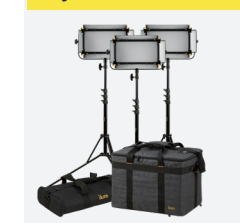

Mylo Soft Bi-Color Field LED Light Kits

1. **Kits include:**
2. Mylo Soft light fixtures (MSB8)
   - Light stands
   - Light bag
   - Stand bag

MSB8-2PT-KIT (MSB8 2 Point Kit).....$1429.00

MSB8-3PT-KIT (MSB8 3 Point Kit).....$1869.00

MSB8-5PT-KIT (MSB8 5 Point Kit).....$2969.00