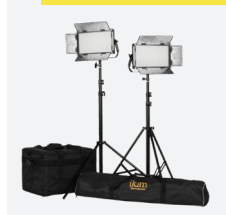

Rayden Daylight LED Light Kits

1. **Kits include:**
2. Rayden light fixtures
   - Light bag
   - Power supplies
   - Light stands
   - Stand bag

Fixtures With Pro Battery Plates

RW5-2PT-KIT (RW5 2 Point Kit).....$1319.00
RW5-3PT-KIT (RW5 3 Point Kit).....$1759.00
RW5-5PT-KIT (RW5 5 Point Kit).....$2799.00