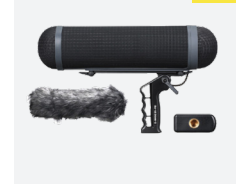

Medium Blimp Windscreen and Suspension System Complete Kit (E-Image)

- Protection from Wind Noise
- Isolates From Shock and Vibration
- Fits PM-876/976, ECM-674, NTG3, MKH-416 and AT-897
- Synthetic Fur Windshield Included

BS-P60 .....$309.99