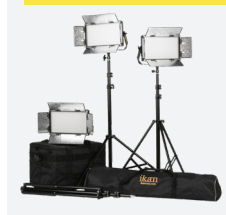

Fixtures With Pro Battery Plates

RB5-2PT-KIT (RB5 2 Point Kit).....\$1369.00
RB5-3PT-KIT (RB5 3 Point Kit).....\$1869.00
RB5-5PT-KIT (RB5 5 Point Kit).....\$2899.00

Rayden 1 x 1 Bi-Color LED Light Kits

- Kits include:**
- Rayden light fixtures
 - Light bag
 - Power supplies
 - Light stands
 - Stand bag