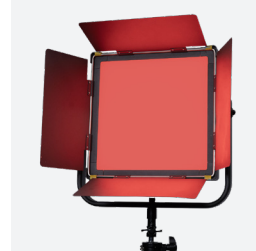

Lyra PoE RGBW Digital Color Studio Soft Light

- 85W PoE++ Light
- Art-Net & sACN (RJ45) or DMX512 (5-Pin XLR)
- Q-SYS™ Control Compatible
- Full RGB Color, Saturation, and HSI Control
- Variable CC: 2,800 - 10,000K
- 97 CRI COB LEDs With 1/2 Stop Soft Diffusion Panel
- Beam Angle 110 Degrees

LCX10-POE .....$TBD