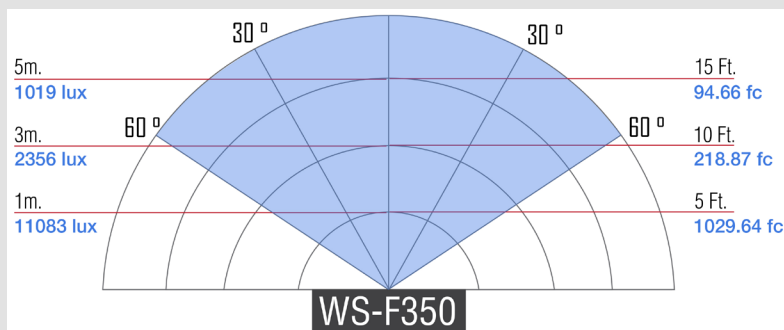

Photometrics

ikan

Houston, Texas

www.ikancorp.com

1.713.272.8822

sales@ikancorp.com