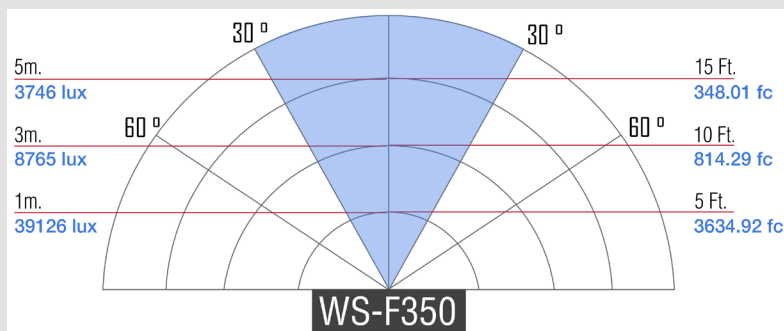

Photometrics

ikan

Houston, Texas

www.ikancorp.com

1.713.272.8822

sales@ikancorp.com