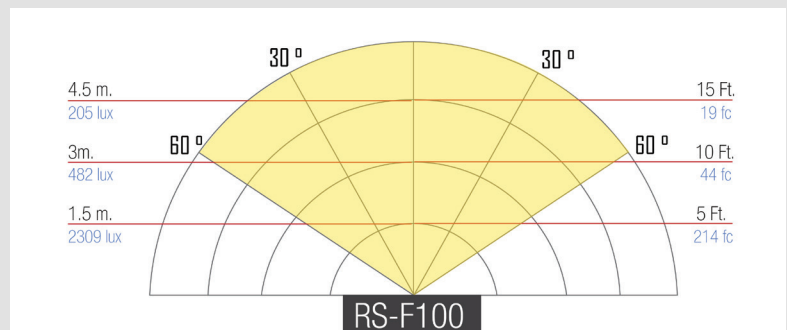

Ultra-quiet cooling fan for pulling heat from the fixture.

512 DMX Channel Selectors

Digital readout for assigning the DMX channel of your choice.

4-Way Barn Doors

Black four (4) leaf barn doors for cutting and shaping the light.

Local Dimming Knob

Local dimming for controlling the brightness of the lights.

What's Included

- 1 x 100 Watt Light Fixture
- 1 x 10ft Power Cable
- 1 x Barn Doors
- 1 x Yoke
- 2 x Yoke Screws
- 4 x Yoke Washers

Accessories

- KCP-703 Stage Clamp w/ 16mm Stud
- SW-04 Safety Wire
- MK350 Spectrometer from UPRtek
- IDX-1204 12 Channel DMX Console
- IDX-096 96 Channel DMX Console

Specifications

Beam Angle	15°-50°
Control	DMX512 In & Out-Toggle Button DMX control
Cooling System	Active Cooling Fan
Dimensions	45.7 x 30.4 x 30.4 cm
Dimming	Flicker Free Dimming, On-board Dimming knob 100%-0% (minimal color shift) DMX Dimmer
Fixture Size	12.5 x 9 x 4 in.
Fixture Weight	12.5 lbs
Focusing	Rotating Rear Knob
Foot Candles (Flood)	5ft:214.51 fc / 10ft:44.77 fc / 15ft:19.04 fc
Foot Candles (Spot)	5ft:1227.24 fc / 10ft:264.77 fc / 15ft:108.97 fc
Head Type	Tungsten (3200K)
Lens	4" Glass Fresnel
Light Source	1 x 100 watt Warm LED 3200K
LUX (Flood)	1m:2309 lux / 3m:482 lux / 5m:205 lux
LUX (Spot)	1m:13210 lux / 3m:2850 lux / 5m:1173 lux
Power Supply	10 ft Power Cable
Rating	AC volts 120 Volts AC, 50-60Hz, 150Watts
Yoke	Cast Aluminum w/ 1 1/8" pin
Shipping Weight	15 lbs
Shipping Dimensions	18 x 12 x 12 in.

Photometrics

ikan

Houston, Texas

www.ikancorp.com

1.713.272.8822

sales@ikancorp.com