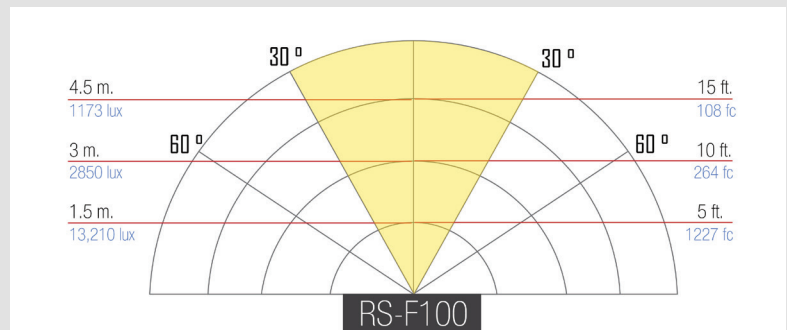

Ultra-quiet cooling fan for pulling heat from the fixture.

512 DMX Channel Selectors

Digital readout for assigning the DMX channel of your choice.

4-Way Barn Doors

Black four (4) leaf barn doors for cutting and shaping the light.

Local Dimming Knob

Local dimming for controlling the brightness of the lights.

What's Included

- 1 x 100 Watt Light Fixture
- 1 x 10ft Power Cable
- 1 x Barn Doors
- 1 x Yoke
- 2 x Yoke Screws
- 4 x Yoke Washers

Accessories

- KCP-703 Stage Clamp w/ 16mm Stud
- SW-04 Safety Wire
- MK350 Spectrometer from UPRtek
- IDX-1204 12 Channel DMX Console
- IDX-096 96 Channel DMX Console

Specifications

Beam Angle	15°-50°
Control	DMX512 In & Out-Toggle Button DMX control
Cooling System	Active Cooling Fan
Dimensions	45.7 x 30.4 x 30.4 cm
Dimming	Flicker Free Dimming, On-board Dimming knob 100%-0% (minimal color shift) DMX Dimmer
Fixture Size	12.5 x 9 x 4 in.
Fixture Weight	12.5 lbs
Focusing	Rotating Rear Knob
Foot Candles (Flood)	5ft:214.51 fc / 10ft:44.77 fc / 15ft:19.04 fc
Foot Candles (Spot)	5ft:1227.24 fc / 10ft:264.77 fc / 15ft:108.97 fc
Head Type	Tungsten (3200K)
Lens	4" Glass Fresnel
Light Source	1 x 100 watt Warm LED 3200K
LUX (Flood)	1m:2309 lux / 3m:482 lux / 5m:205 lux
LUX (Spot)	1m:13210 lux / 3m:2850 lux / 5m:1173 lux
Power Supply	10 ft Power Cable
Rating	AC volts 120 Volts AC, 50-60Hz, 150Watts
Yoke	Cast Aluminum w/ 1 1/8" pin
Shipping Weight	15 lbs
Shipping Dimensions	18 x 12 x 12 in.

Photometrics

ikan

Houston, Texas

www.ikancorp.com

1.713.272.8822

sales@ikancorp.com