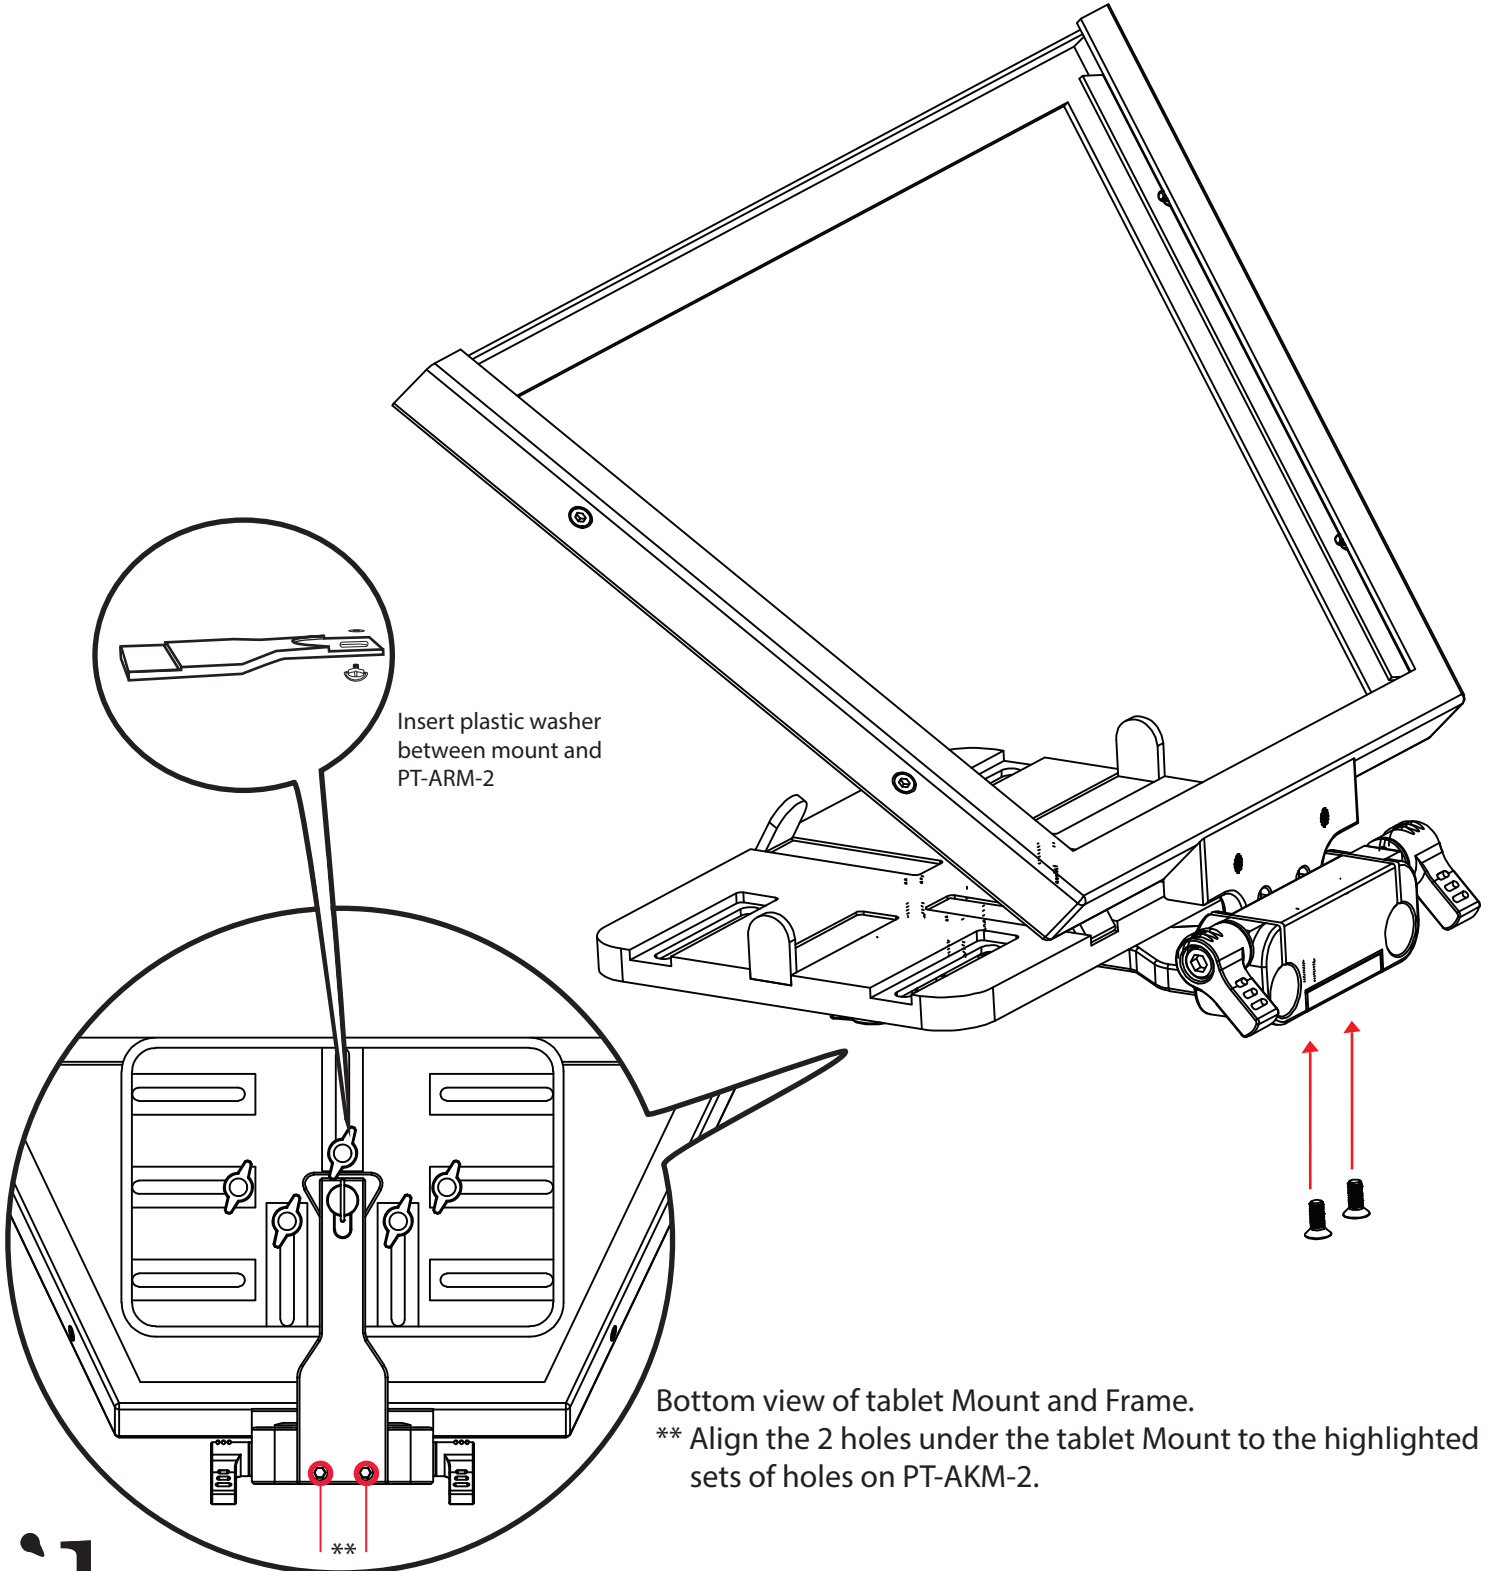

1 x Plastic Washer

2 x D-Ring

2 x 4mm X 20mm Socket Head Countersink Screw

Checked by

Universal Tablet Teleprompter QUICKSTART GUIDE

1. Fit Frame to iPad Mount. Secure with 2 x Socket Head Countersink Screw.

Insert plastic washer
between mount and
PT-ARM-2

Bottom view of tablet Mount and Frame.

** Align the 2 holes under the tablet Mount to the highlighted sets of holes on PT-AKM-2.