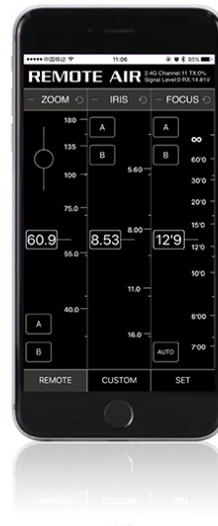

# PD3-B2

Remote Air Mini Two Channel Wireless Follow Focus (*PD Movie*)

ONE SHEET

## Overview

By incorporating App interface control with the Remote Air Mini, the results are both unique and extremely convenient! PD Movie has combined your favorite wireless lens control elements into this app to make it even more powerful. All you need to do is download it from the App store and connect via bluetooth technology to enjoy a list a benefits. The new Remote Air Mini is equipped with a thin, light, strong, and highly accurate brushless motor. You can hardly hear any noise even at high-speed rotations! The strong force can easily drive many professional camera lenses such as Angénieux, Arri Ultra and Cooke Optics.

PD3-B2 | Remote Air Mini Two Channel Wireless Follow Focus (*PD Movie*) | **UPC Code:** 847983019960