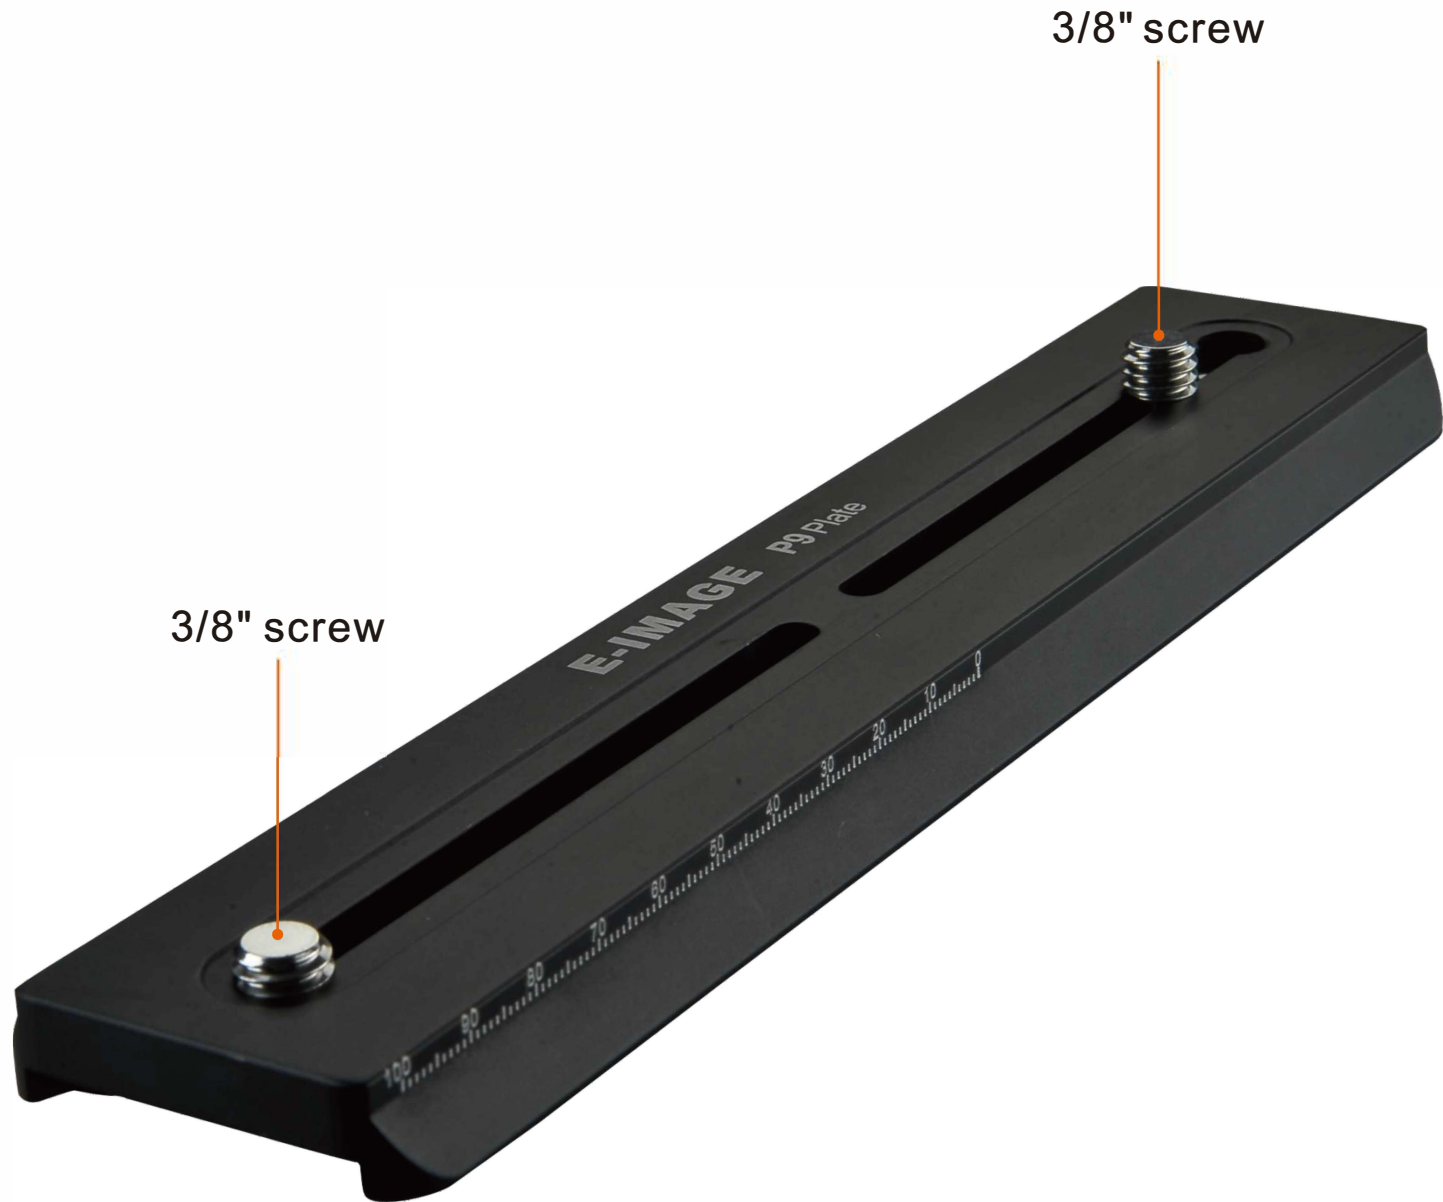

P9 Quick Release Plate

Quick release plate for head GH03, GH03F, GH03 PLUS, GH04, GH04F, GH05, GH06, GH06D, GH06F, 706H series, GH08, GH08L, GH10, GH10L, EH610, 610FH, EH630, 630FH, EH650.

Specifications:

Size(LxWxH)	220x50x12mm / 8.7x2.0x0.5in
Net weight	195g / 0.4lbs