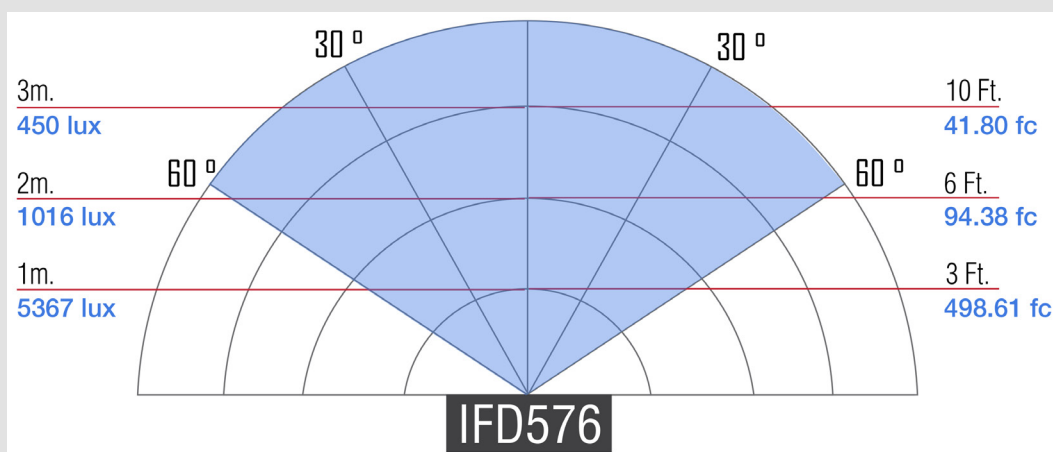

Easy-to-Adjust Light Intensity

With a touch-sensitive digital display, a dimmer knob, and a remote control, you have options when it comes to adjusting the light intensity. The IFD576 includes an optional Chimera Soft Box, which gives you control so you can get the perfect lighting for your shot every time.

Exceptional Quality

The IFD576 light comes equipped with an Gold to V-Mount pro battery plate, barn doors with intensifiers, diffuser, power supply, remote control, and yoke mount. It also includes the Chimera soft box with the full, half and quarter diffusers, which give you precise control over the brightness of the light. These included items make for an exceptional value.

What's Included

- 3 x IFD576 Light
- 3 x Gold Mount Battery Plate (attached)
- 3 x Gold to V-Mount Adapter Plate
- 3 x Diffuser
- 3 x HD Stand
- 3 x Remote Control
- 1 x Light Bag
- 1 x Stand Bag
- 3 x Chimera Soft Boxes

Specs

Beam Angle	60°
Build Material	Heavy Duty Plastic
Color Temperature	Daylight 5600K
Control	Local Knob & Touchscreen
Cooling System	Passive Cooling
Dimming	10-100%
Fixture Size	14 x 8.5 x 2.75 In.
Fixture Weight	4 lbs
Foot Candles	520.6
Head Type	Daylight 5600K
Lens	60° Lens
Light Source	576 0.06 Watt LED @ 5600K
Mount	Yoke
Operating Volts	12-24V
Operating Watts	40 Watts Max
Power Supply	12v @ 3.33 A
Rating	120v @ 60 Hz
Shipping Dimensions	18 x 18 x 24 In.
Shipping Weight	41 lbs

Photometrics

ikan

Houston, Texas

www.ikancorp.com

1.713.272.8822

sales@ikancorp.com