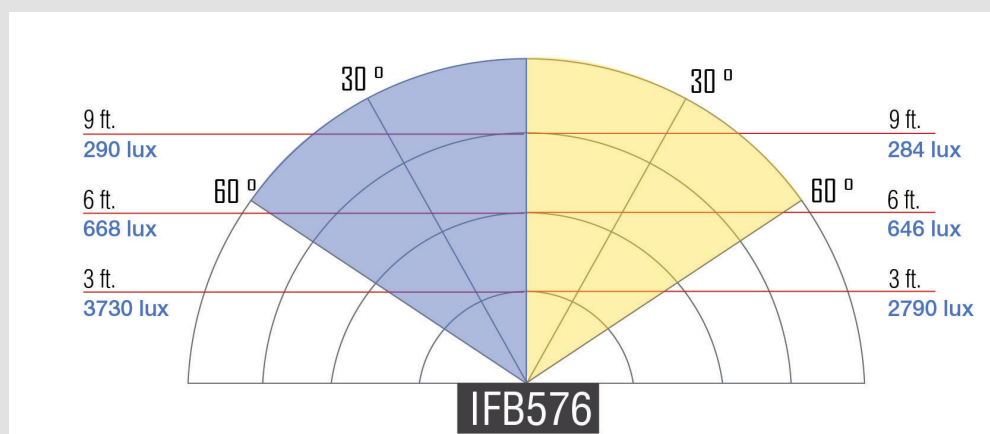

With a touch-sensitive digital display, a dimmer knob, and a remote control, you have options when it comes to adjusting the light intensity. The IFB576 includes an optional Chimera Soft Box, which gives you control so you can get the perfect lighting for your shot every time.

Exceptional Quality

The IFB576 light comes equipped with an Gold to V-Mount pro battery plate, barn doors with intensifiers, diffuser, power supply, remote control, and yoke mount. It also includes the Chimera soft box with the full, half and quarter diffusers, which give you precise control over the brightness of the light. These included items make for an exceptional value.

What's Included

- 3 x IFB576 Lights
- 3 x Gold Mount Battery Plates (*Attached*)
- 3 x Gold to V-Mount Adapter Plate
- 3 x Diffuser
- 3 x HD Stand
- 3 x Remote Control
- 1 x Light Bag
- 1 x Stand Bag
- 3 x Chimera Soft Box

Specs

Beam Angle	60°
Build Material	Heavy Duty Plastic
Color Temperature	3200K (±200K) 4000K (±200K) 5600K (±200K)
Control	Local Knob & Touchscreen
Cooling System	Passive Cooling
Dimming	10-100%
Fixture Size	14 x 8.5 x 2.75 In.
Fixture Weight	4 lbs
Foot Candles	323.9 / 409.0 / 587.2
Head Type	Bi-Color 3200K-5600K
Lens	60° Lens
Light Source	288 0.06 Watt LED @ 5600K 288 0.06 Watt LED @ 3200K
Mount	Yoke
Operating Volts	12-14.8V
Operating Watts	40 Watts Max
Power Supply	12V @ 3.33 A
Rating	120v @ 60 Hz
Shipping Dimensions	18 x 18 x 24 In.
Shipping Weight	41 lbs

Photometrics

ikan

Houston, Texas

www.ikancorp.com

1.713.272.8822

sales@ikancorp.com