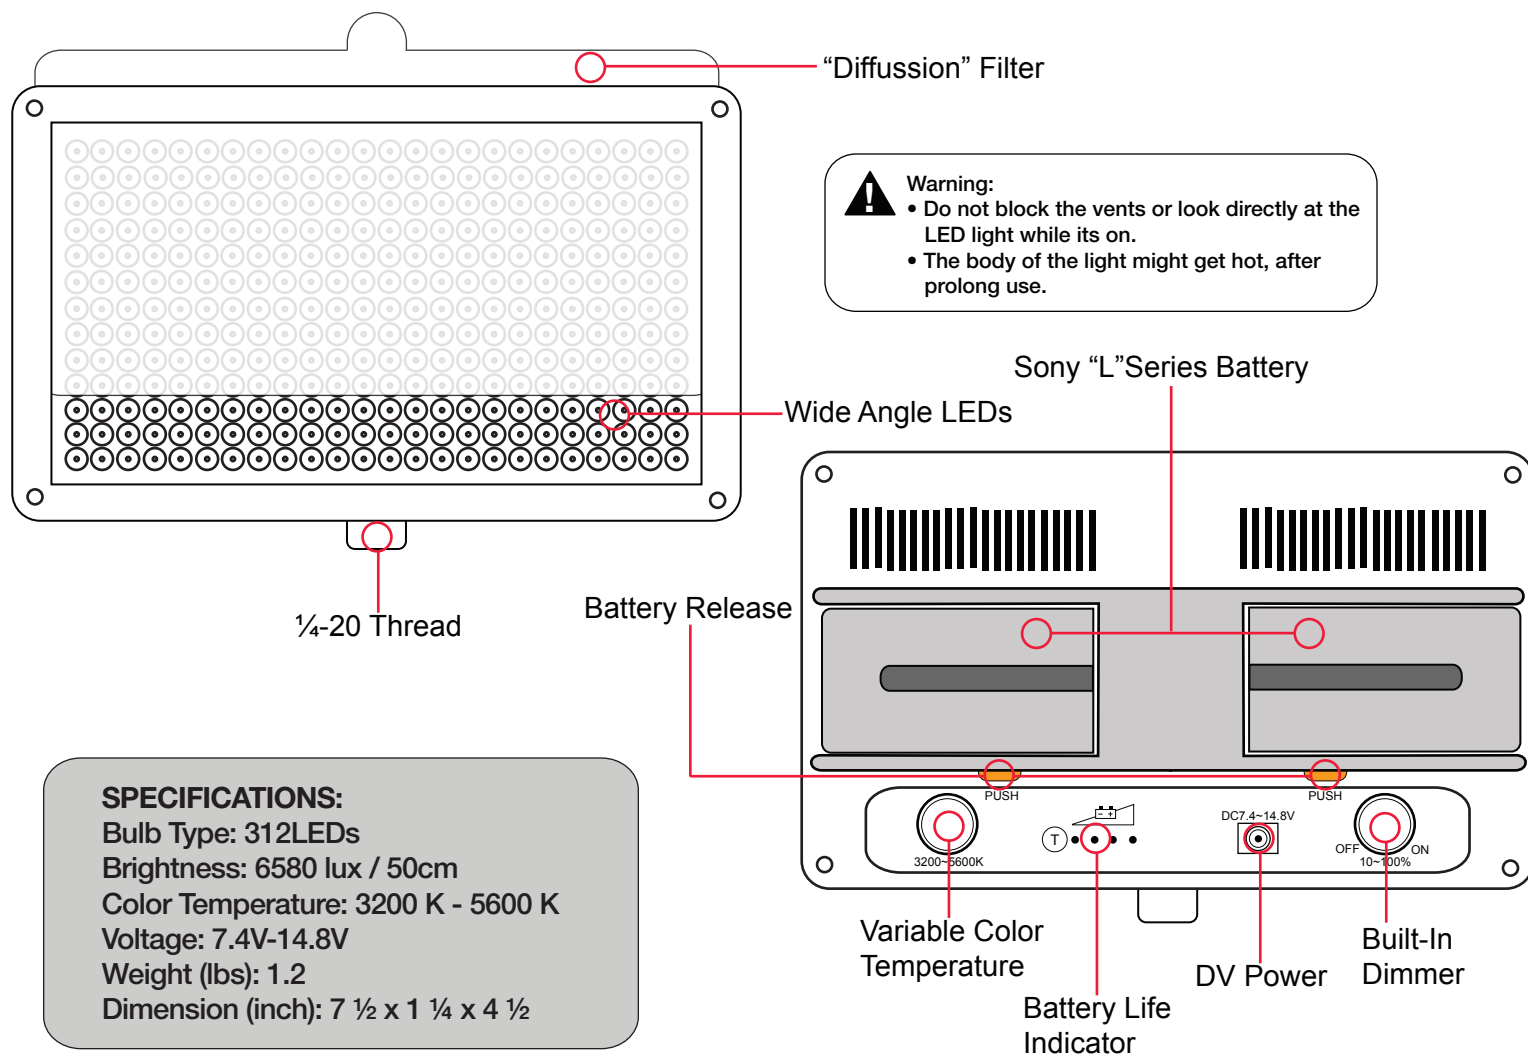

IDK 4312

Standard Interview Kit Package

What's included

- 4 x iLED 312 LED Light
- 4 x Light Stands
- 1 x Light bag

QuickStart Guide:

- iLED 312 QSG

Checked by

CONDITIONS OF WARRANTY SERVICE

Note: Due to the way the Sony L 500 Series and 300 series batteries are designed, Sony MP-F330/F570/F550 batteries will not work on the left battery slot of the iLED312.

What's included

- iLED 312 Light
- AC Adapter
- Sony "L" DV Battery
- DV Battery Charger
- Soft Carrying Case
- MA206 Monitor Arm
- Diffusion Filter

The right amount of light

iLED 312 LUX Drop Off