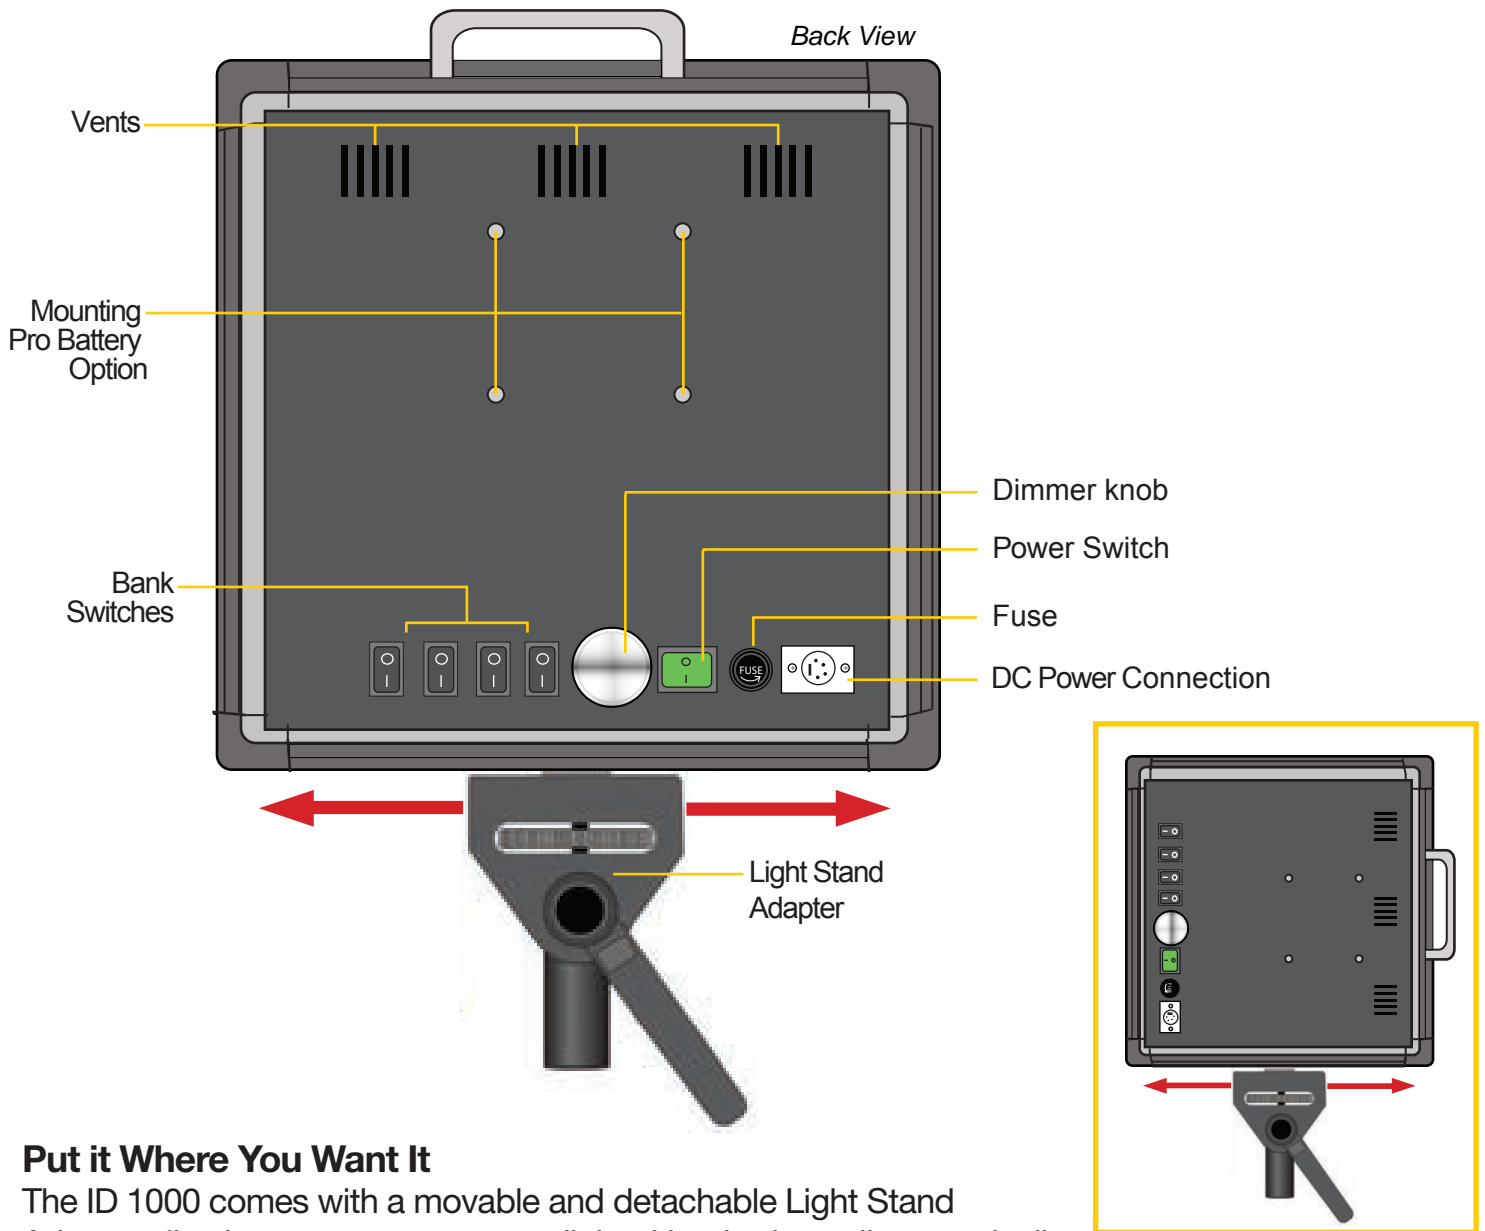

IDK 2511

Small Location Kit Package

What's included

- 2 x ID 500 LED Light
- 1 x ID 1000 LED Light
- 3 x Light Stands
- 2 x Utility Light bag
- 1 x Stand Bag

QuickStart Guide:

- ID 500 LED Light QSG
- ID 1000 LED Light QSG

ID 1000

L.E.D. Light QUICKSTART GUIDE

GETTING STARTED

1. Connect the included AC Adapter to power the ID 1000 light.
2. Turn the light on / off with the Power Switch.
3. Control the amount of the light with the Dimmer knob. Adjust the intensity of the light by turning the Dimmer Knob clock-wise to increase the intensity and counter clock-wise to reduce it.
4. The ID 1000 can also be powered by pro battery (optional accessories).

Put it Where You Want It

The ID 1000 comes with a movable and detachable Light Stand Adapter allowing you to mount your light either horizontally or vertically.

ID 1000

L.E.D. Light QUICKSTART GUIDE

Remote Control Buttons

Put it Where You Want It

The ID 500 comes with a movable and detachable Light Stand Adapter allowing you to mount your light either horizontally or vertically.

ID 500

L.E.D. Light QUICKSTART GUIDE

SPECIFICATIONS