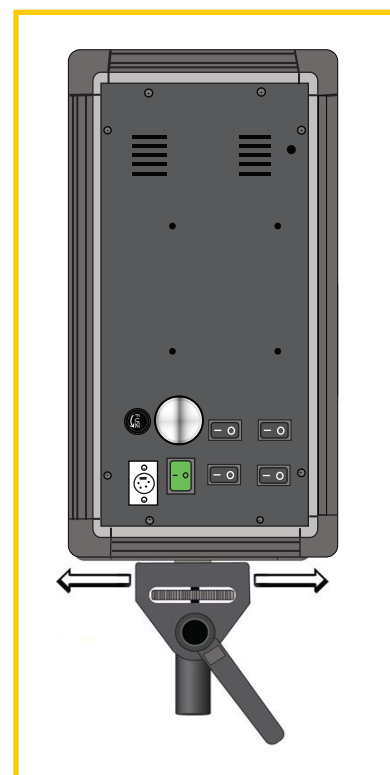

ID 500

L.E.D. Light QUICKSTART GUIDE

GETTING STARTED

1. Connect the included AC Adapter to power the ID 500 light.
2. Turn the light on / off with the Power Switch.
3. Control the amount of the light with the Dimmer knob. Adjust the intensity of the light by turning the Dimmer Knob clock-wise to increase the intensity and counter clock-wise to reduce it.
4. The ID 500 can also be powered by pro battery (optional accessories).

Put it Where You Want It

The ID 500 comes with a movable and detachable Light Stand Adapter allowing you to mount your light either horizontally or vertically.

ID 500

L.E.D. Light QUICKSTART GUIDE

SPECIFICATIONS

Operating Volts:	12v - 14.4v
Wattage:	30w
Brightness:	2.55Klux/50cm
Color Temperature:	5600K
Dimension:	13.8" x 7.5" x 2.7"
Weight (lbs):	5.8

Operation
Indicator
On/Off

Remote Control Buttons

A. Power On/Off