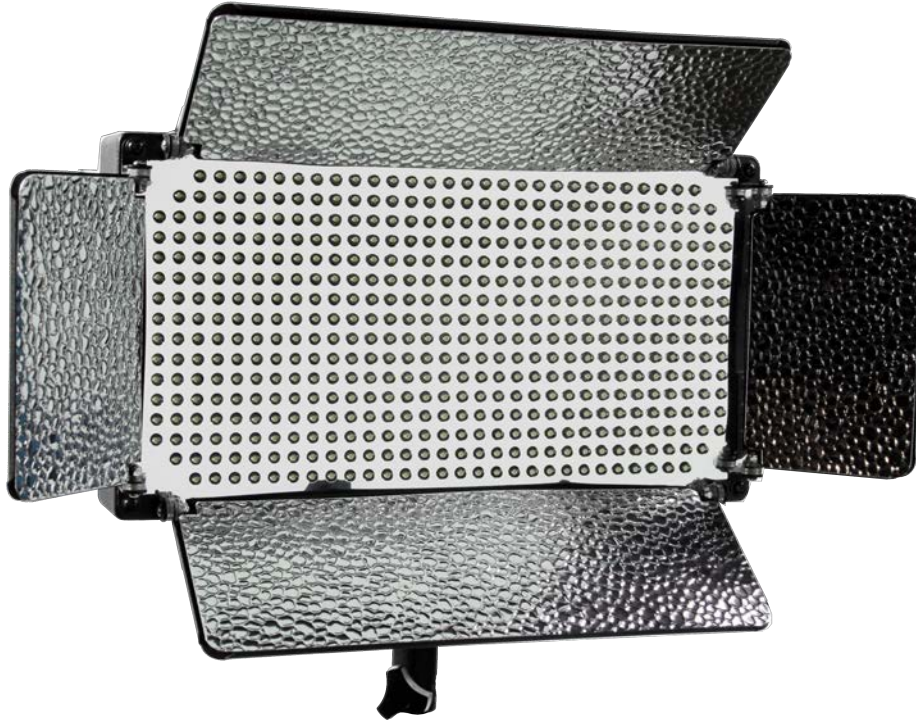

ID 500

L.E.D. Light QUICKSTART GUIDE

What's included

- ☐ ID 500 Light
- ☐ AC Adapter + Power Cord
- ☐ Remote Control

Checked by

CONDITIONS OF WARRANTY SERVICE

- Free service for one year from the day of purchase if the problem is caused by manufacturing errors.
- The components and maintenance service fee will be charged if the warranty period has expired.

Free Service will not be Provided in the Following Situations: (* Even if the product is still within the warranty period.)

- Damage caused by abuse or misuse, dismantling, or changes to the product not made by the company.
- Damage caused by natural disaster, abnormal voltage, and environmental factors etc.