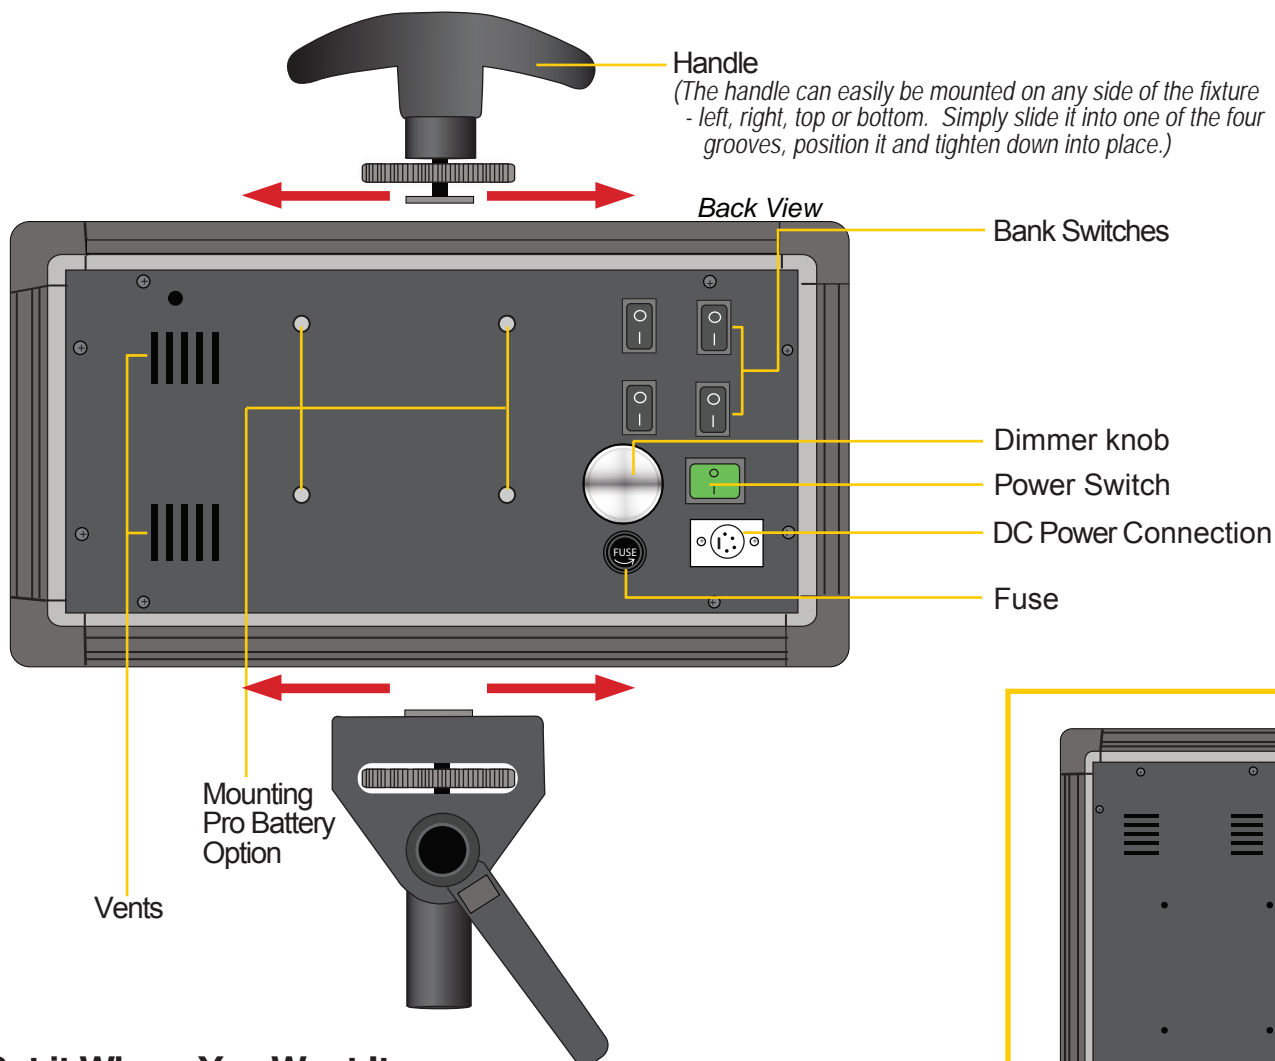

Put it Where You Want It

The ID 1000 comes with a movable and detachable Light Stand Adapter allowing you to mount your light either horizontally or vertically.

ID 1000

L.E.D. Light QUICKSTART GUIDE

Remote Control Buttons

ID 500

L.E.D. Light QUICKSTART GUIDE

GETTING STARTED

1. Connect the included AC Adapter to power the ID 500 light.
2. Turn the light on / off with the Power Switch.
3. Control the amount of the light with the Dimmer knob. Adjust the intensity of the light by turning the Dimmer Knob clock-wise to increase the intensity and counter clock-wise to reduce it.
4. The ID 500 can also be powered by pro battery (optional accessories).

Put it Where You Want It

The ID 500 comes with a movable and detachable Light Stand Adapter allowing you to mount your light either horizontally or vertically.

ID 500

L.E.D. Light QUICKSTART GUIDE

SPECIFICATIONS

Operating Volts:	12v - 14.4v
Wattage:	30w
Brightness:	2.55Klux/50cm
Color Temperature:	5600K
Dimension:	13.8" x 7.5" x 2.7"
Weight (lbs):	5.8

Operation
Indicator
On/Off

Remote Control Buttons

A. Power On/Off