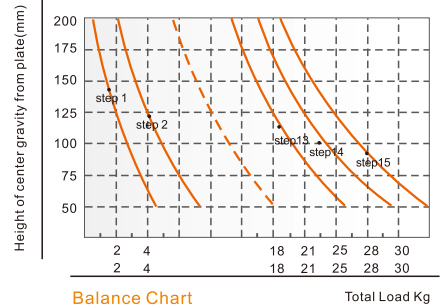

The magic life in the image world

E-IMAGE

GA102 100mm Aluminum Video Tripod

The GA102 two stage aluminum tripod supports a payload weighing up to 132 lbs. It is made of lightweight aluminum, has a 100mm bowl, and the legs are a twin tube design with two stages. The tripod can be adjusted to a maximum height of 63" and a minimum height of 18" with a folded length of 29". The mono-lock feature allows for quick height adjustments of both stages with one twist. An adjustable floor spreader provides extra security and stability.

Mono-Lock Design

 One lock for one section

 One lock for one section

FEATURES

100mm Bowl Size

Compatible with all professional 100mm half-ball video heads.

Extendable Ground Spreader

Extendable spreader is designed to offer added stability to the tripod.

Removable Rubber Feet

Removable feet attach to the spiked feet for working on delicate or hard surfaces.

The magic life in the image world

E-IMAGE

GH25 100mm Fluid Head

-  100mm
-  3.0-28.0kg
6.6-61.7lbs
-  1-15

FEATURES

7 plus 0 grades of pan & tilt drag

15 steps of counterbalance

Illuminated leveling bubble

Additional standard 1/4" & 3/8" screw holes

SPECIFICATIONS

Model	GH25
 Payload Range	3.0-28.0kg / 6.6-61.7lbs
 Counterbalance Range	1-15
 Grades Of Pan Drag	0-7
 Grades Of Tilt Drag	0-7
 Tilt Range	-65°/+90°
 Temperature Range	-40°C~+80°C
 Bowl Size	100mm
 Net Weight	4.2kg / 9.2lbs