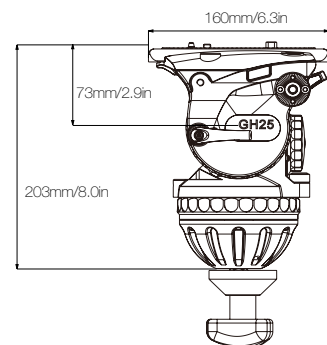

The magic life in the image world

E-IMAGE

GA102 100mm Aluminum Video Tripod

The GA102 two stage aluminum tripod supports a payload weighing up to 132 lbs. It is made of lightweight aluminum, has a 100mm bowl, and the legs are a twin tube design with two stages. The tripod can be adjusted to a maximum height of 63" and a minimum height of 18" with a folded length of 29". The mono-lock feature allows for quick height adjustments of both stages with one twist. An adjustable floor spreader provides extra security and stability.

Mono-Lock Design

 One lock for one section

 One lock for one section

FEATURES

100mm Bowl Size

Compatible with all professional 100mm half-ball video heads.

Extendable Ground Spreader

Extendable spreader is designed to offer added stability to the tripod.

FEATURES

7 plus 0 grades of pan & tilt drag

15 steps of counterbalance

Illuminated leveling bubble

Additional standard 1/4" & 3/8" screw holes

SPECIFICATIONS

Model	GH25
 Payload Range	3.0-28.0kg / 6.6-61.7lbs
 Counterbalance Range	1-15
 Grades Of Pan Drag	0-7
 Grades Of Tilt Drag	0-7
 Tilt Range	-65°/+90°
 Temperature Range	-40°C~+80°C
 Bowl Size	100mm
 Net Weight	4.2kg / 9.2lbs

The magic life in the image world

E-IMAGE

VIDEO TRIPOD

Model	GA101	GC101
	100mm	100mm
	140.5cm / 55.3in	140.5cm / 55.3in
	63.5cm / 25.0in	63.5cm / 25.0in
	85.0cm / 25.0in	85.0cm / 25.0in
	60.0kg / 132.0lbs	60.0kg / 132.0lbs
	4.5kg / 9.9lbs	3.9kg / 8.6lbs
	Aluminum	Carbon Fiber
	2	2