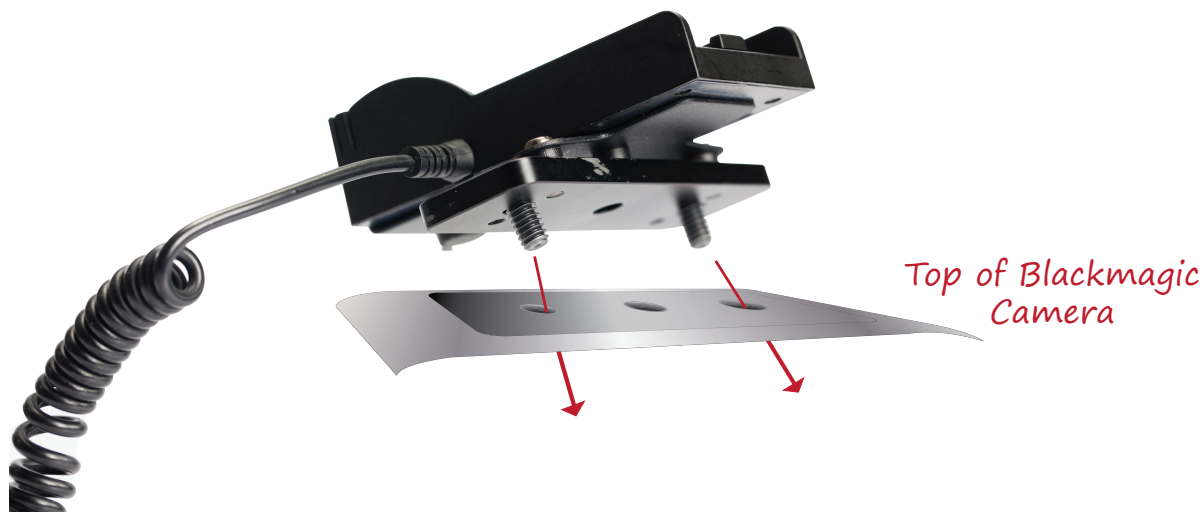

The BMC-PWR

This unit allows for a simple easy attachment to the top of the camera via the three ¼-20 screw holes supplied.