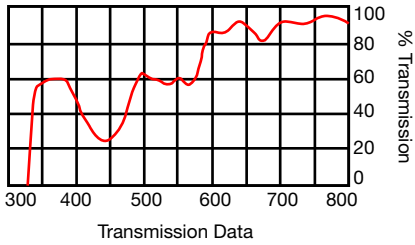

2100 Full C.T.O. Converts 5500k to 2900k

2120 Half C.T.O. Converts 5500k to 3800k

249 Quarter Minus Green

216 White Diffusion

250 Half White Diffusion