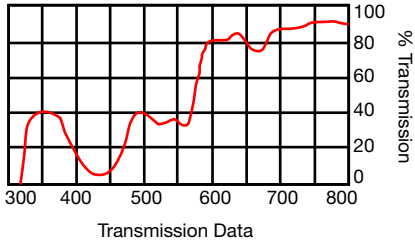

2100 Full C.T.O. Converts 5500k to 2900k

2120 Half C.T.O. Converts 5500k to 3800k

249 Quarter Minus Green

216 White Diffusion

250 Half White Diffusion