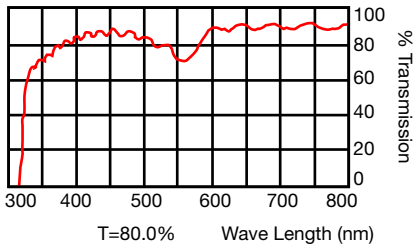

2100 Full C.T.O. Converts 5500k to 2900k

2120 Half C.T.O. Converts 5500k to 3800k

249 Quarter Minus Green

216 White Diffusion

250 Half White Diffusion