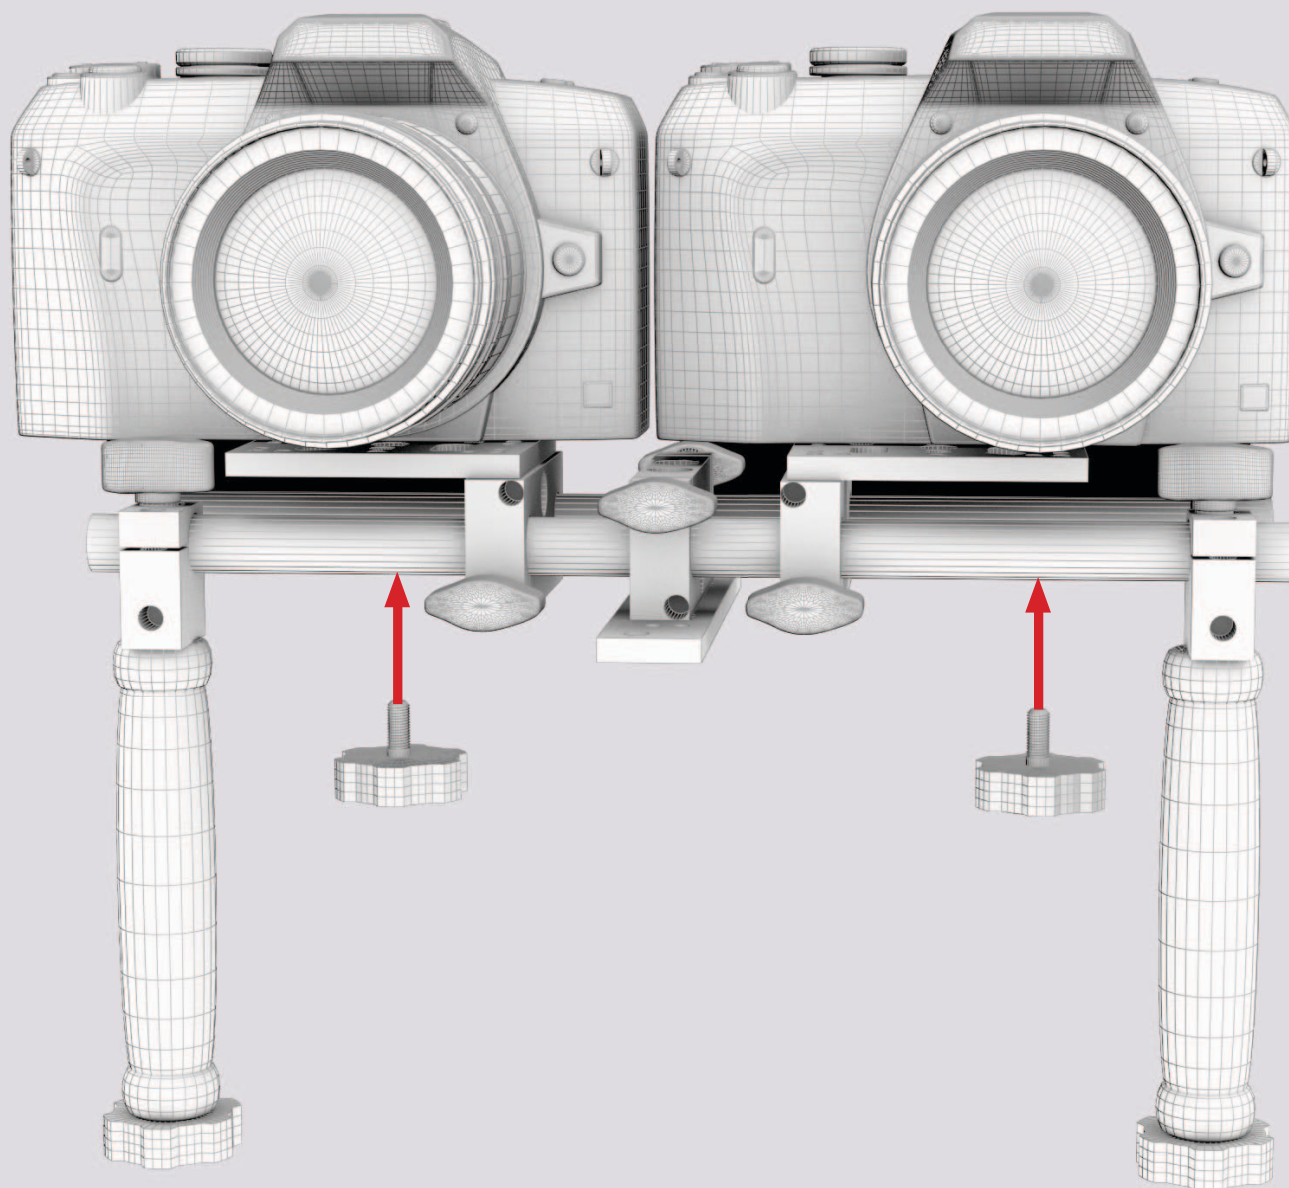

ELE-SB2DK

(Deluxe Stereoscope) QUICKSTART GUIDE

CONDITIONS OF WARRANTY SERVICE

- Free service for one year from the day of purchase if the problem is caused by manufacturing errors.
- The components and maintenance service fee will be charged if the warranty period has expired.

Free Service will not be Provided in the Following Situations: (** Even if the product is still within the warranty period.)

- Damage caused by abuse or misuse, dismantling, or changes to the product not made by the company.
- Damage caused by natural disaster, abnormal voltage, and environmental factors etc.