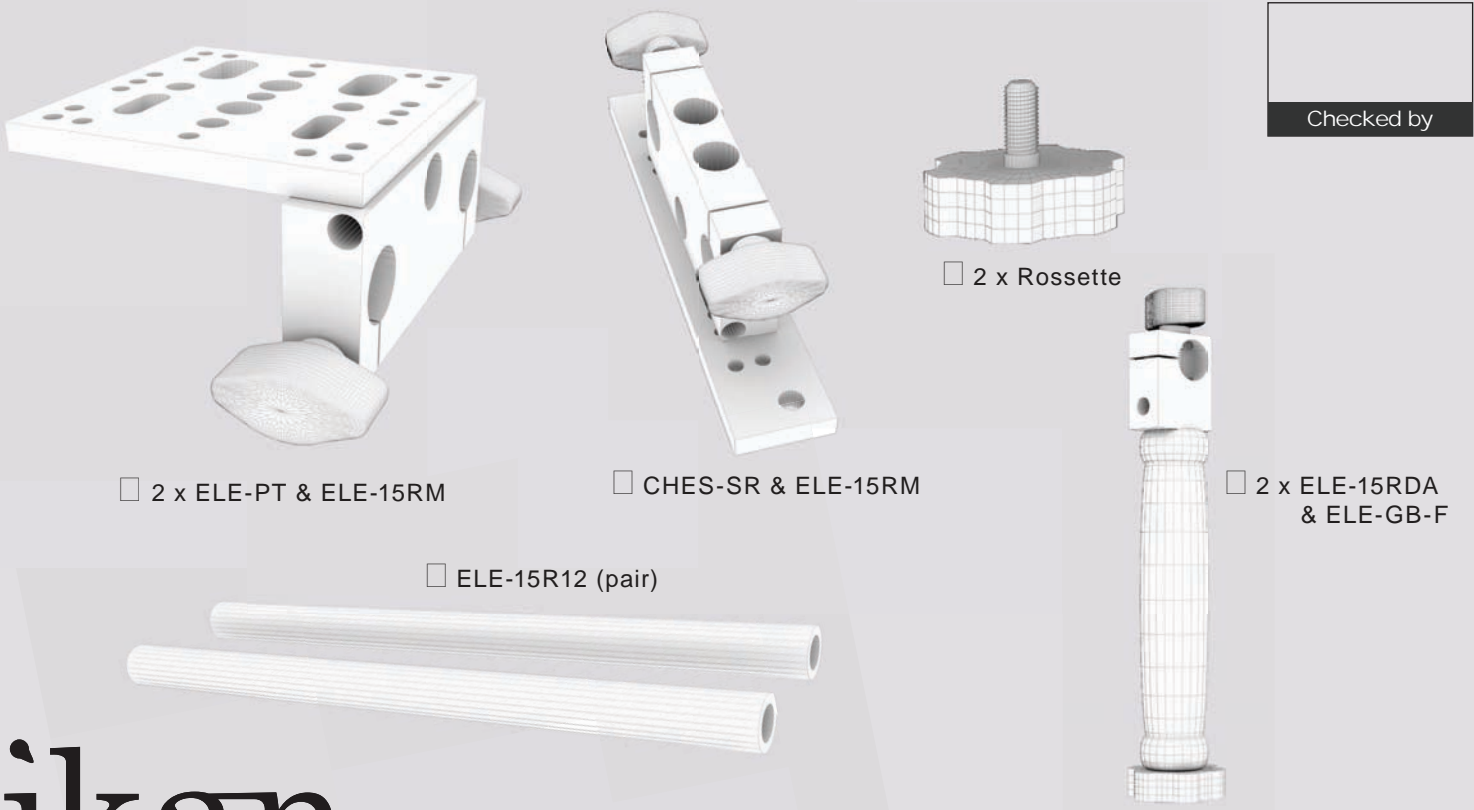

ELE-SB2DK

(Deluxe Stereoscope) QUICKSTART GUIDE

What's included

□ 2 x ELE-PT & ELE-15RM

□ CHES-SR & ELE-15RM

□ 2 x Rosette

Checked by

□ ELE-15R12 (pair)

□ 2 x ELE-15RDA & ELE-GB-F

ikan

www.ikancorp.com

713-272-8822

ELE-SB2DK

(Deluxe Stereoscope) QUICKSTART GUIDE

ikan

www.ikancorp.com