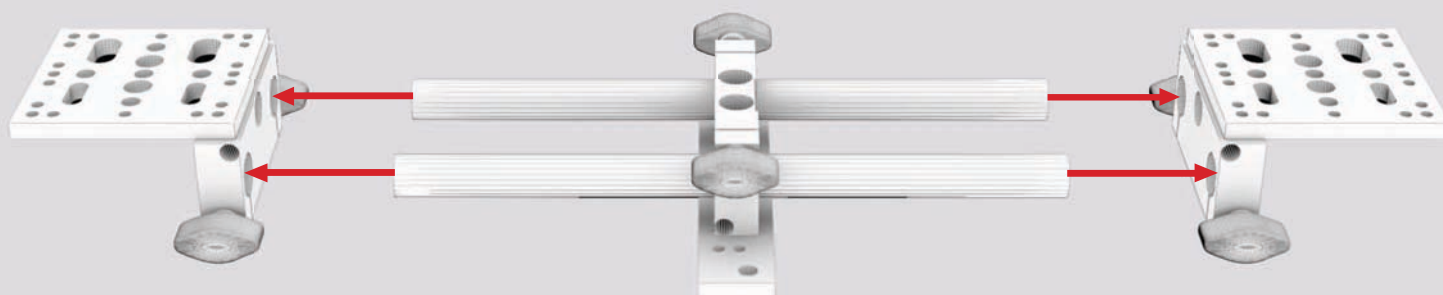

ELE-SB2DK

(Deluxe Stereoscope) QUICKSTART GUIDE

ikan

www.ikancorp.com

713-272-8822