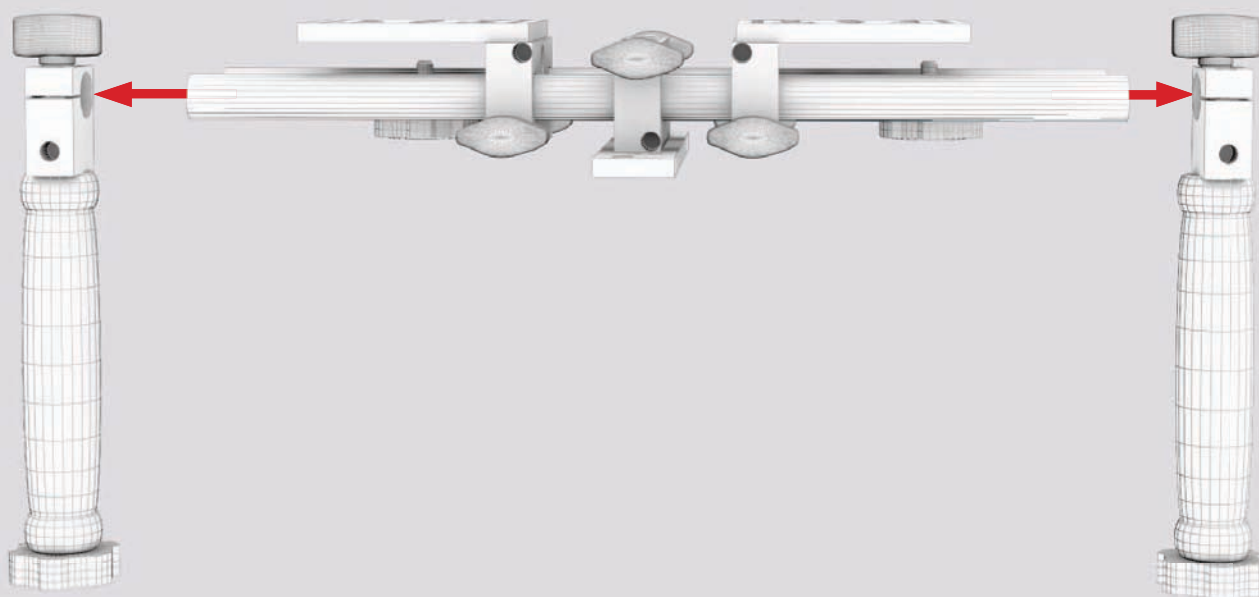

ELE-SB2DK

(Deluxe Stereoscope) QUICKSTART GUIDE

ikan

www.ikancorp.com

713-272-8822