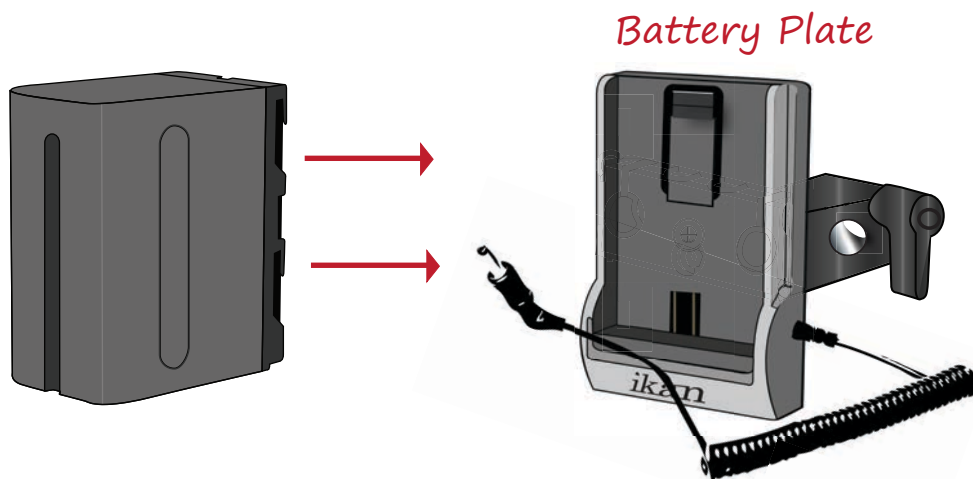

BMC-PWR-1RD

Black Magic Single Rod Mount QUICKSTART GUIDE

What's included

- 1-Power Adaptor AC107-S,P,C,SU
- ELE-Cheese
- ELE-90-15RDA
- BM Power Adaptor

Checked by

CONDITIONS OF WARRANTY SERVICE

- Free service for one year from the day of purchase if the problem is caused by manufacturing errors.
- The components and maintenance service fee will be charged if the warranty period has expired.

BMC-PWR-1RD

Black Magic Single Rod Mount QUICKSTART GUIDE

BMC-PWR-1RD-C ,S,P,SU,E6

Can be used with Canon, Sony, and Panasonic DV batteries.

This unit is set up with five different battery types. The DV battery option allows you to slide the battery on the plate, and the AC107 does the work for you by turning that 7.2v into a 12v output.

The BMC-PWR-1RD will slide onto either 15mm rod and can be placed easily where it is most efficient. The BMC-PWR-1RD takes up a lot less room by only using one 15mm rail.

ikan

www.ikancorp.com

713-272-8822