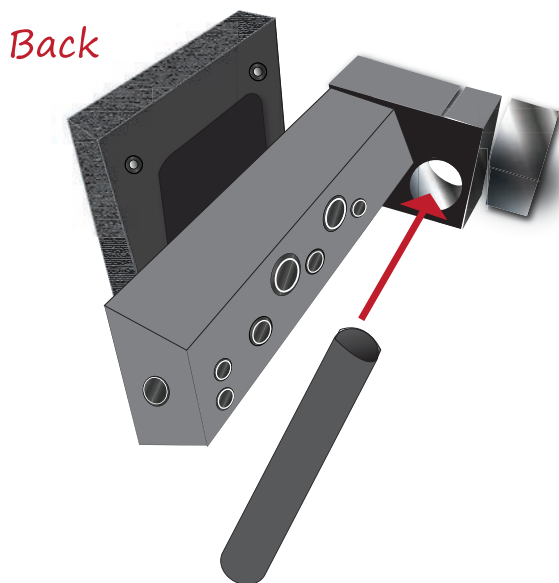

BMC-PWR-1RD

Black Magic Single Rod Mount QUICKSTART GUIDE

BMC-PWR-1RD-C ,S,P,SU,E6

Can be used with Canon, Sony, and Panasonic DV batteries.

This unit is set up with five different battery types. The DV battery option allows you to slide the battery on the plate, and the AC107 does the work for you by turning that 7.2v into a 12v output.

The BMC-PWR-1RD will slide onto either 15mm rod and can be placed easily where it is most efficient. The BMC-PWR-1RD takes up a lot less room by only using one 15mm rail.

ikan

www.ikancorp.com

713-272-8822