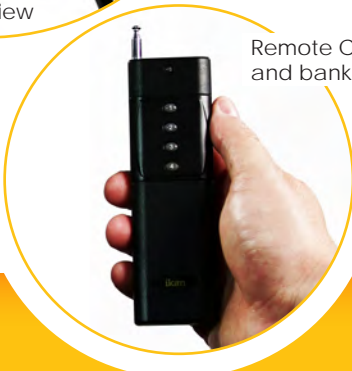

ID 400

The ikan ID 400

Kit Includes

ID-400 lighting unit, Light Stand Adapter, remote control, and one set of tungsten flood bulbs.

The difference between a great production and a mediocre production is lighting. No matter how great your camera is, if the lighting isn't sufficient, it can ruin your video. What if you don't have a crew and you're on a budget? That's why ikan designed a light for special events and remote locations, the ID-400 ENG-style, remote-controlled lighting unit.

Portable Power

In addition to standard AC power, the ID-400 can also be powered by optional Professional Battery Packs, using the Professional Battery Plates.

Remote Control

Every ID-400 comes standard with a programmable RF remote control with three channels and a range of well over 500 feet. This gives you the control to cue your lights without assistance.

Back view

Gold or V Mount battery plates

Remote Control for on/off and bank control.

\$ 499.00

Features

- Remote-controlled
- Rugged, solid construction
- Compact and lightweight
- AC or DC power options available
- User interchangeable bulbs

Specifications

- Remote Control: 500' radius
- Operating Volts: 12v-4 amps power supply
- Dimension: 8.5"H x 2.5"D x 5.5"W
- Weight (lbs): 3.6
- Power Consumption: 12v at 1.8 amps

Daylight, spot, daylight flood and tungsten spot are sold separately.