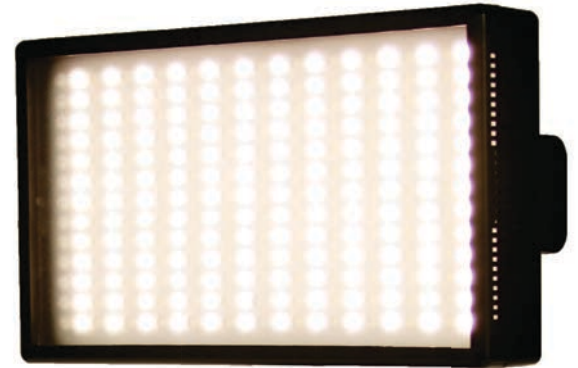

iLED 312

On-Camera Dual Color LED Light

Big and Bright

For those in need of a large, on-camera LED solution, the ikan iLED 312 is the light for you. Featuring a bright, wide angle beam pattern, this 312 bulbs LED light has you covered. With switchable daylight to tungsten, intensity dimmer and on-board battery indicator, the iLED 312 gives you unparalleled accuracy and control.

You Have the Power

ikan is all about total solutions and the iLED 312 is no exception. Included are two Sony "L" series batteries, dual battery charger, A/C adapter, diffuser filter, soft carrying case and a 6" articulating arm..

\$ 499.00

SPECIFICATIONS

Bulb Type: 312 LEDs
Brightness: 6580 lux / 50cm
Color Temp.: 3200 K - 5600 K
Voltage: 7.4V-14.8V
Weight (lbs): 1.2
Dimension: 7 1/2" x 1 1/4" x 4 1/2"

What's Included

iLED 312 Light
A/C Adapter
Diffusion Filter
MA206 Monitor Arm
Soft Carrying Case
DV Battery Charger
Sony "L" Series DV Battery