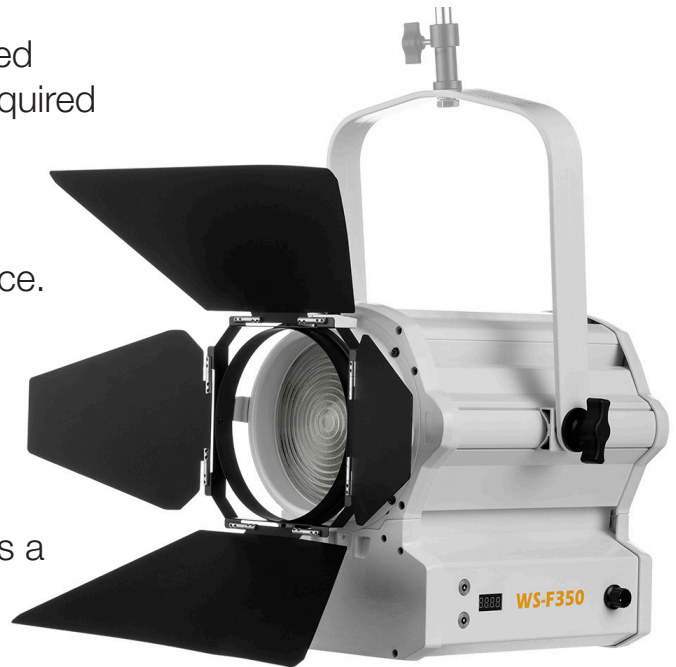

WS-F350A

White Star Architectural 6" Fresnel 350 Watt Light

ONE SHEET

Overview

The 5600K Daylight Fresnel light delivers field-tested reliability, solid construction, and all the features required for professional performance. The WS-F350A's features include a 6" Fresnel lens with a spot to flood focusing knob and a quiet active cooling system that delivers reliable, consistent performance.

The WS-F350 White Star 6" Fresnel 350 Watt Light is made from a solid aluminum construction, and has an energy efficient LED that has a high output with an excellent color rendering index. The White Star has local built in dimming as well as a digital readout for assigning the light to a DMX channel. The ultra quiet active cooling fan pulls heat from the fixture. The 4 leaf barn doors cut and shape the light and can be folded flat for transportation.

WS-F350A | White Star Architectural 6" Fresnel 350 Watt Light | UPC Code: 847983013234

Special Features

- 6" Fresnel Lens with Spot to Flood Focusing Knob
- Quiet Active Cooling System
- 512 DMX In and Out, Channel Selectors with Digital Readout
- Solid Aluminum Construction
- 4 Way Barn Doors Included (4 Leaf)
- Local Dimming Knob
- Integrated Scrim Holder-ARRI Style Open Faced Scrim

www.vimeo.com/ikancorp

www.youtube.com/ikancorp

WS-F350A

Features you need, Prices you want.

ARRI Style Open Faced Scrim

The WS-F350A comes with integrated Scrim Holder-ARRI Style Open face scrims. As well as 4 way barn doors which allow you to cut and shape the light to best suit your talent.