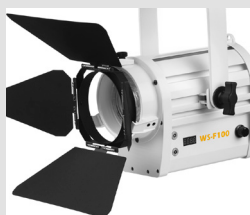

WS-F100A
White Star 4" Fresnel
100 Watt Light