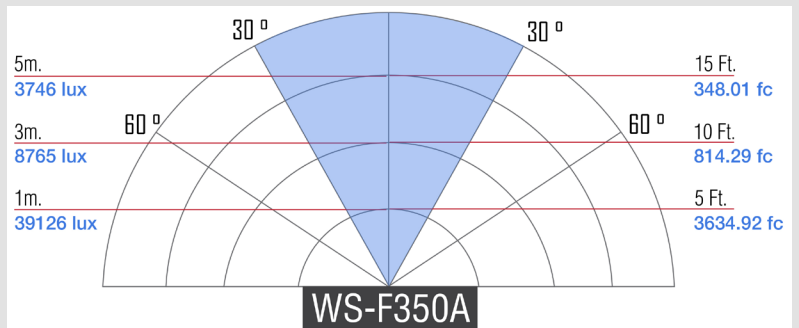

Photometrics

ikan

Houston, Texas

www.ikancorp.com

1.713.272.8822

sales@ikancorp.com