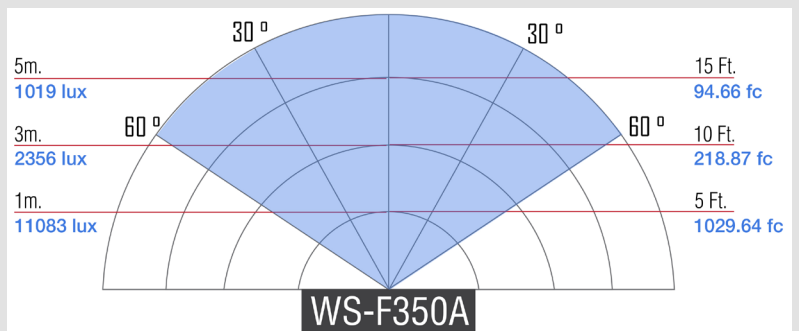

Photometrics

ikan

Houston, Texas

www.ikancorp.com

1.713.272.8822

sales@ikancorp.com