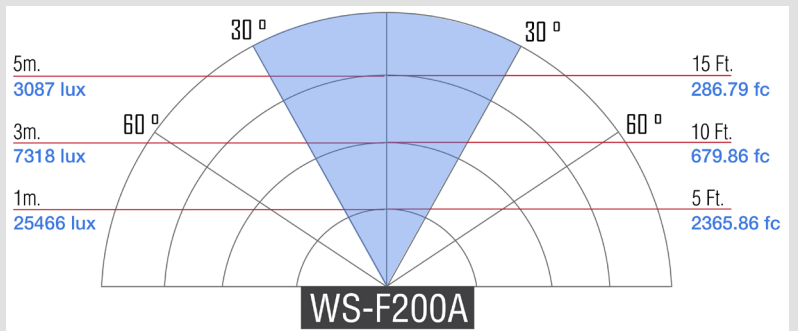

Photometrics

8 47983 01322 7

ikan

Houston, Texas

www.ikancorp.com

1.713.272.8822

sales@ikancorp.com