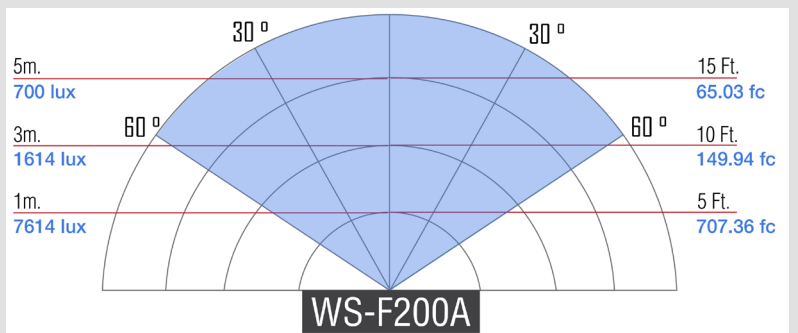

Photometrics

8 47983 01322 7

ikan

Houston, Texas

www.ikancorp.com

1.713.272.8822

sales@ikancorp.com