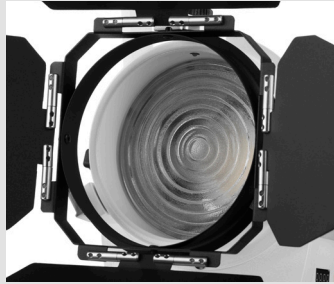

WS-F100A

White Star Architectural 4" Fresnel 100 Watt Light

ONE SHEET

Overview

The 5600K Daylight Fresnel light delivers field-tested reliability, solid construction, and all the features required for professional performance. The WS-F100's features include a 4" Fresnel lens with a spot to flood focusing knob and a quiet active cooling system that delivers reliable, consistent performance.

The WS-F100A White Star 4" Fresnel 100 Watt Light is made from a solid aluminum construction, and has an energy efficient LED that has a high output with an excellent color rendering index. The White Star has local built in dimming as well as a digital readout for assigning the light to a DMX channel. The ultra quiet active cooling fan pulls heat from the fixture. The 4 leaf barn doors cut and shape the light and can be folded flat for transportation.

www.vimeo.com/ikancorp

www.youtube.com/ikancorp

WS-F100A

Features you need, Prices you want.

ARRI Style Open Faced Scrim

The WS-F100 comes with Integrated Scrim Holder-ARRI Style Open face scrims. As well as 4 way barn doors which allow you to cut and shape the light to best suit your talent.