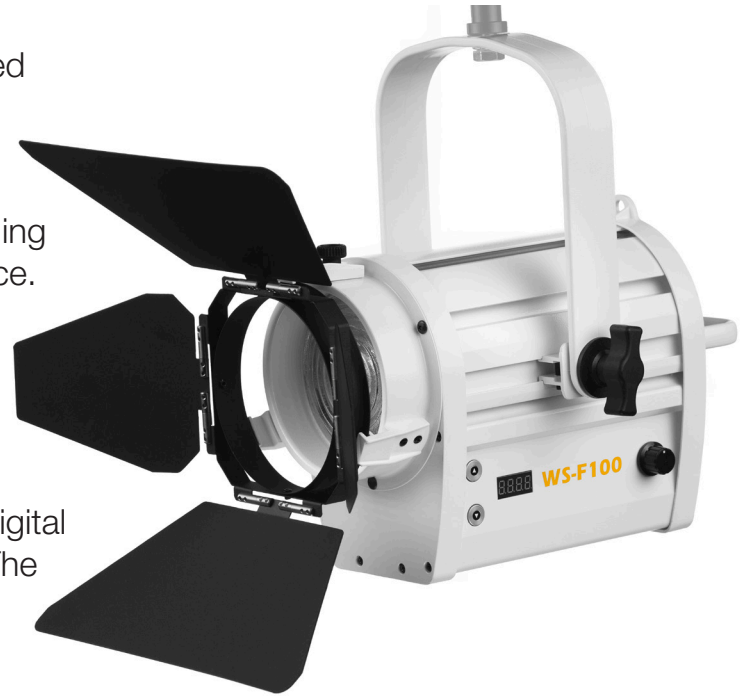

WS-F100A

White Star Architectural 4" Fresnel 100 Watt Light

ONE SHEET

Overview

The 5600K Daylight Fresnel light delivers field-tested reliability, solid construction, and all the features required for professional performance. The WS-F100's features include a 4" Fresnel lens with a spot to flood focusing knob and a quiet active cooling system that delivers reliable, consistent performance.

The WS-F100A White Star 4" Fresnel 100 Watt Light is made from a solid aluminum construction, and has an energy efficient LED that has a high output with an excellent color rendering index. The White Star has local built in dimming as well as a digital readout for assigning the light to a DMX channel. The ultra quiet active cooling fan pulls heat from the fixture. The 4 leaf barn doors cut and shape the light and can be folded flat for transportation.

WS-F100A | White Star Architectural 4" Fresnel 100 Watt Light | UPC Code: 847983013210

Special Features

- 4" Fresnel Lens with Spot to Flood Focusing Knob
- Quiet Active Cooling System
- 512 DMX In and Out, Channel Selectors with Digital Readout
- Solid Aluminum Construction
- 4 Way Barn Doors Included (4 Leaf)
- Local Dimming Knob
- Integrated Scrim Holder-ARRI Style Open Faced Scrim

www.vimeo.com/ikancorp

www.youtube.com/ikancorp

WS-F100A

Features you need, Prices you want.

ARRI Style Open Faced Scrim

The WS-F100 comes with Integrated Scrim Holder-ARRI Style Open face scrims. As well as 4 way barn doors which allow you to cut and shape the light to best suit your talent.