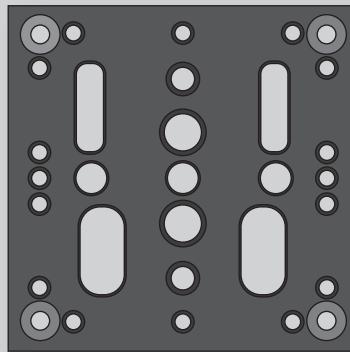

SOCKET HEAD SCREW 1/4 20
X
1

SOCKET HEAD SCREW 4MM
X
2

COLD SHOE
X
1

HANDLE ARM
X
1

GRIP BAR
X
1

CHEESE SLICE
X
1

ELEMENTS SUPER FLY

STARTER FLY KIT ASSEMBLY