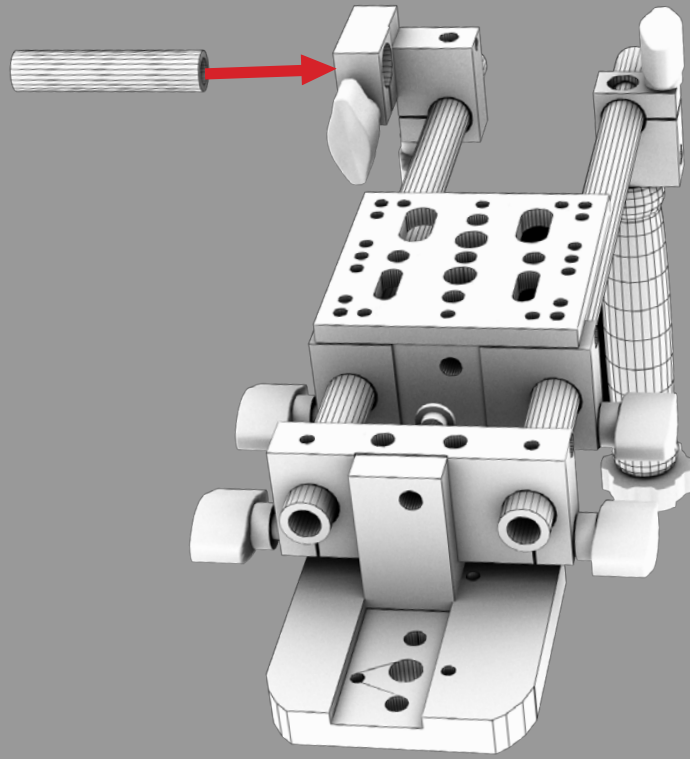

Recoil XT

Camera Stabilization System QUICKSTART GUIDE

ikan

www.ikancorp.com

713-272-8822