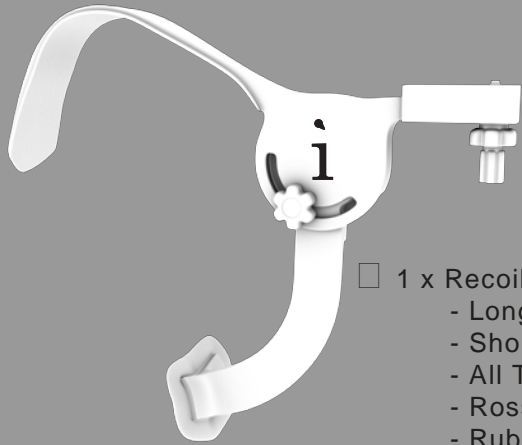

Recoil XT

Camera Stabilization System
QUICKSTART GUIDE

ikan

www.ikancorp.com

713-272-8822

Recoil XT

Camera Stabilization System QUICKSTART GUIDE

What's included

Checked by

- 1 x Recoil
 - Long Base Plate
 - Short Base Plate
 - All Thread
 - Rosette Screw
 - Rubber Pad

1 x ELE-PT & ELE-15RM

1 x ELE-15RM

1 x ELE-15R12 (pair)

1 x ELE-15R4

2 x ELE-15RDA & ELE-GB-F

1 x ELE-TM