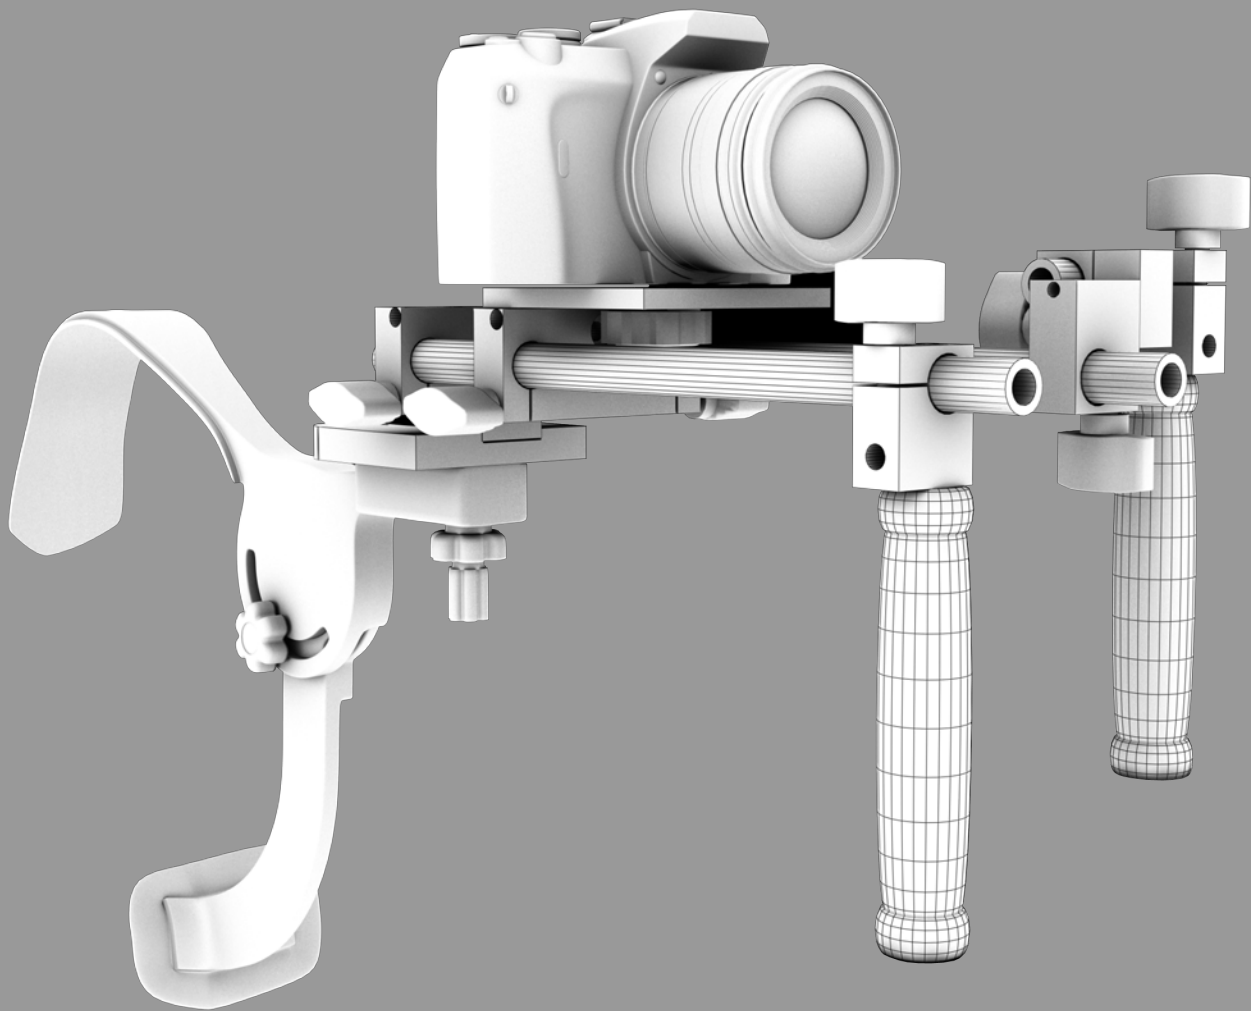

Recoil XT

Camera Stabilization System
QUICKSTART GUIDE

ikan

www.ikancorp.com

713-272-8822