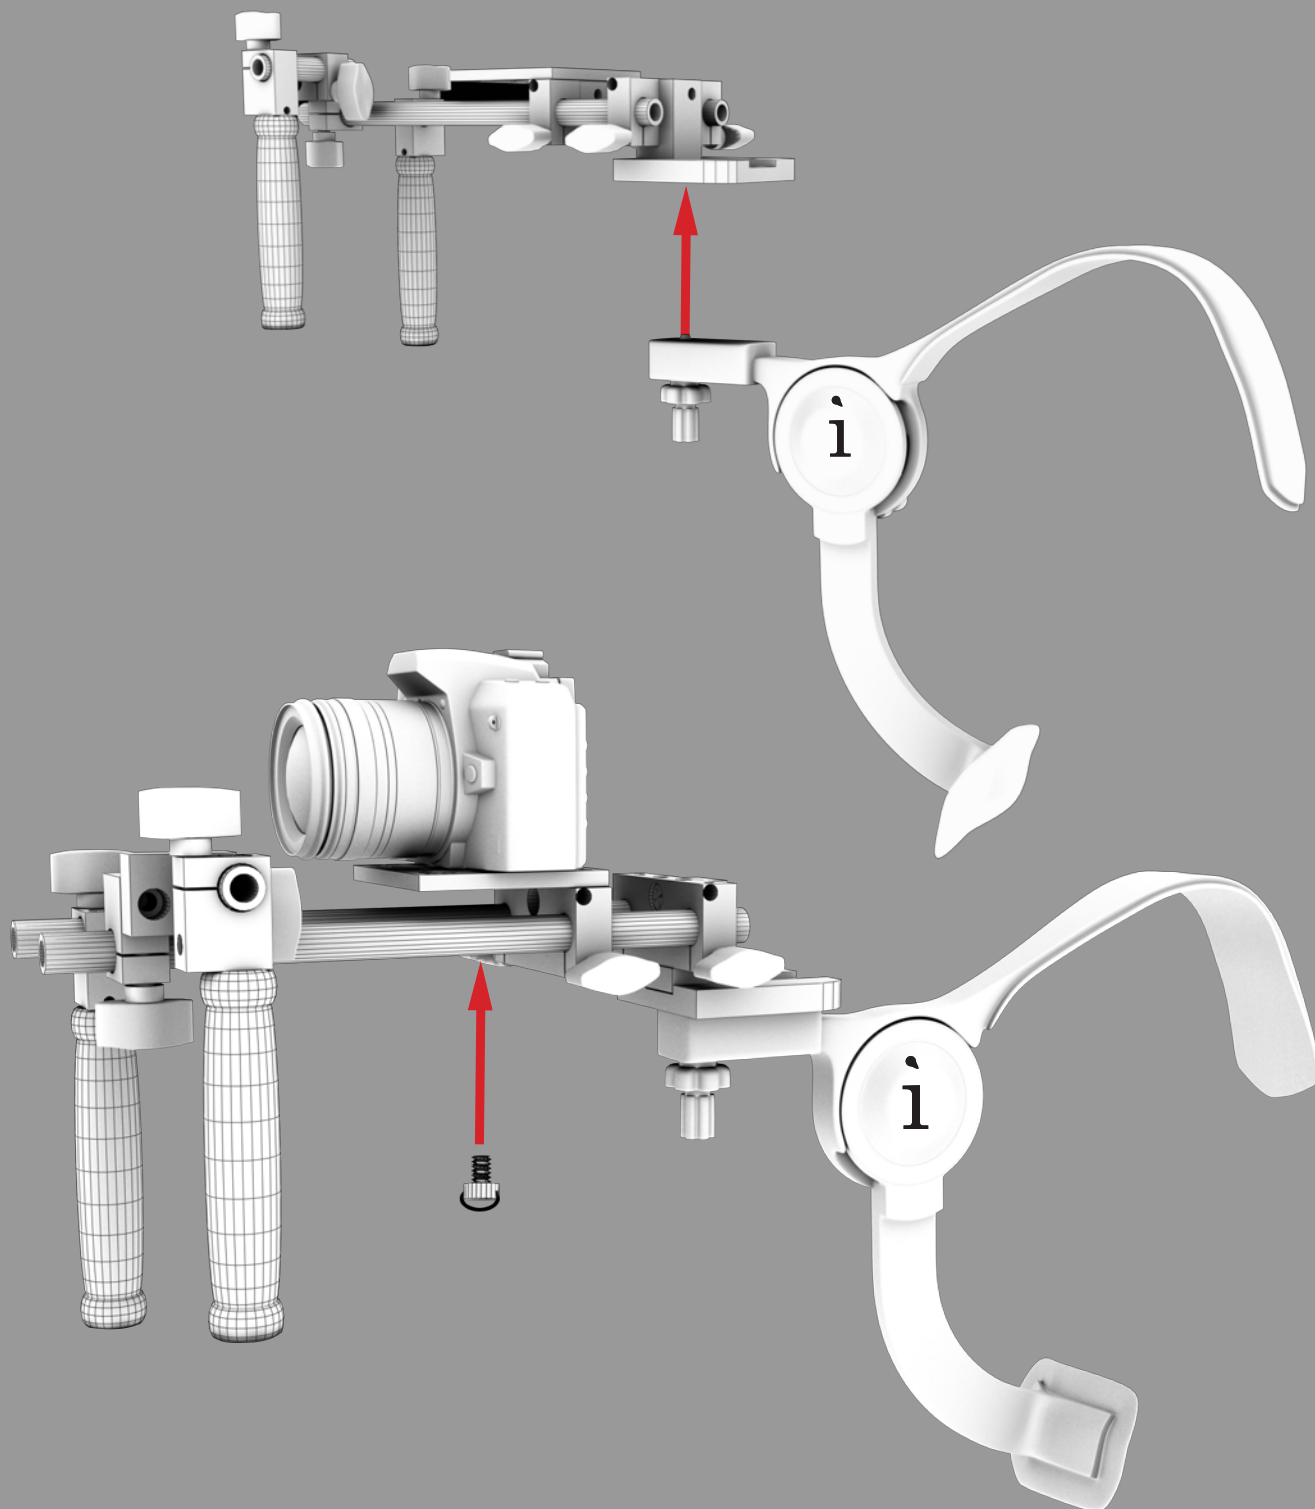

Recoil XT

Camera Stabilization System QUICKSTART GUIDE

CONDITIONS OF WARRANTY SERVICE

- Free service for one year from the day of purchase if the problem is caused by manufacturing errors.
- The components and maintenance service fee will be charged if the warranty period has expired.

Free Service will not be Provided in the Following Situations: (** Even if the product is still within the warranty period.)

- Damage caused by abuse or misuse, dismantling, or changes to the product not made by the company.
- Damage caused by natural disaster, abnormal voltage, and environmental factors etc.