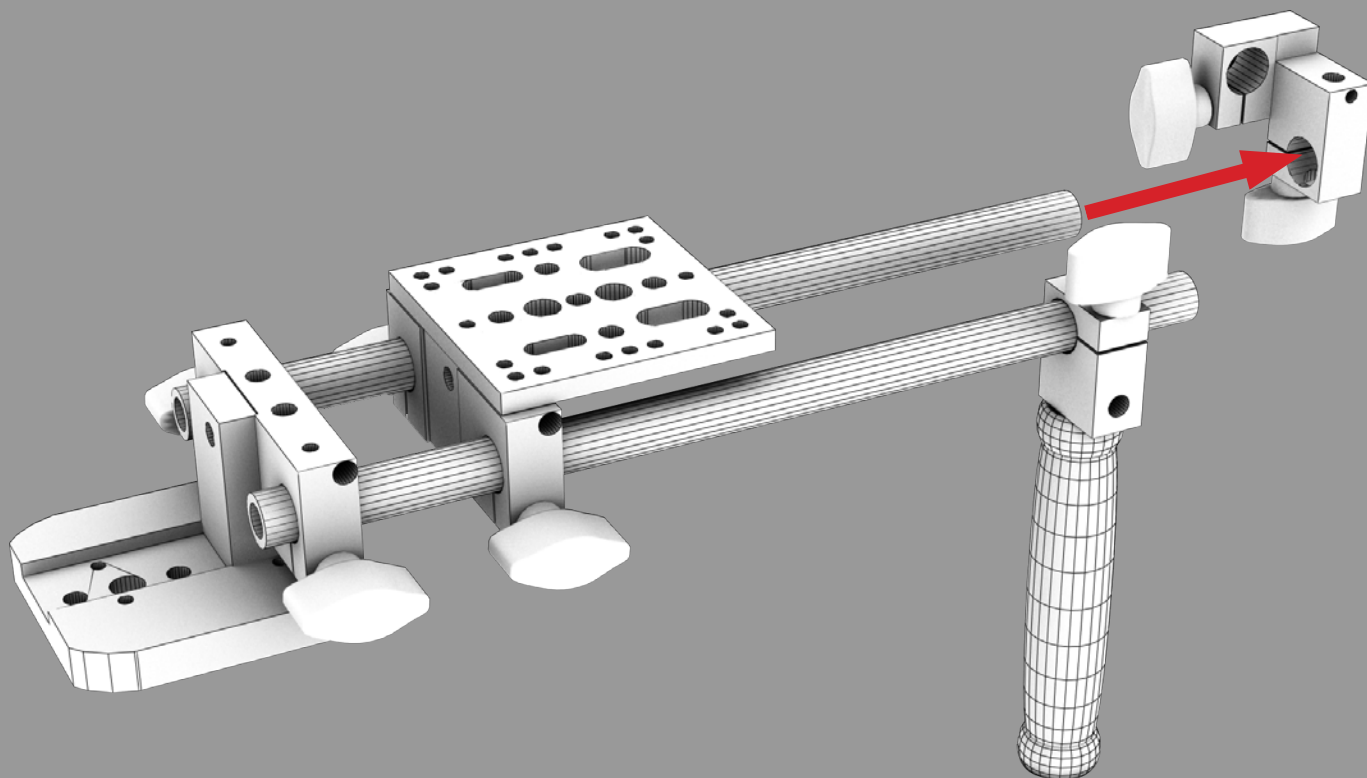

Recoil XT

Camera Stabilization System QUICKSTART GUIDE

ikan

www.ikancorp.com

713-272-8822