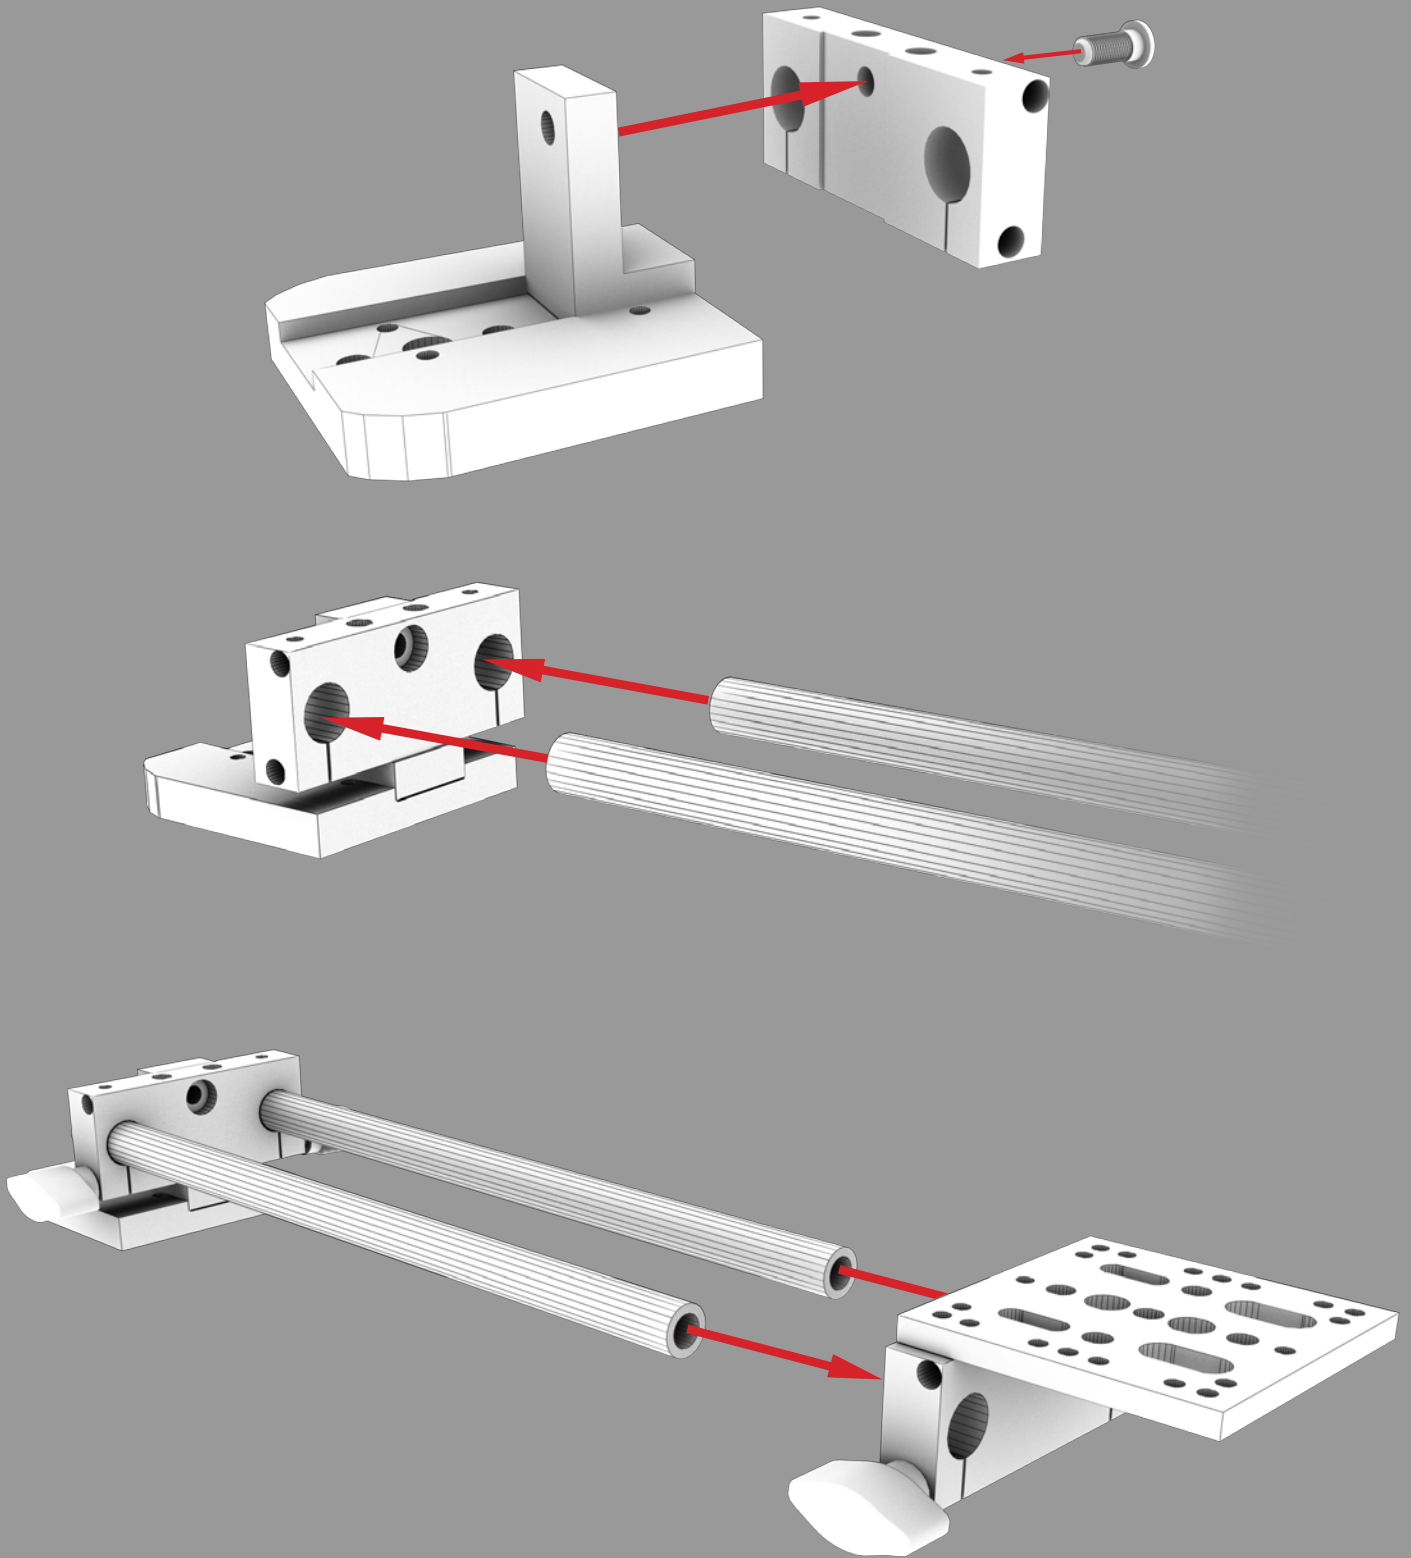

1 x ELE-15R4

1 x ELE-TM

1 x ELE-15RDA & ELE-90-15RDA

1 x D-Ring

Recoil XT

Camera Stabilization System QUICKSTART GUIDE

ikan

www.ikancorp.com

713-272-8822