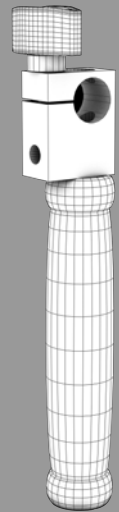

Recoil XT

Camera Stabilization System
QUICKSTART GUIDE

ikan

www.ikancorp.com

713-272-8822

Recoil XT

Camera Stabilization System QUICKSTART GUIDE

What's included

Checked by

- 1 x Recoil
 - Long Base Plate
 - Short Base Plate
 - All Thread
 - Rosette Screw
 - Rubber Pad

1 x ELE-PT & ELE-15RM

1 x ELE-15RM

1 x ELE-15R12 (pair)

1 x ELE-15R4

2 x ELE-15RDA & ELE-GB-F

1 x ELE-TM

1 x ELE-15RDA & ELE-90-15RDA

1 x D-Ring

Recoil XT

Camera Stabilization System QUICKSTART GUIDE

ikan

www.ikancorp.com

713-272-8822

Recoil XT