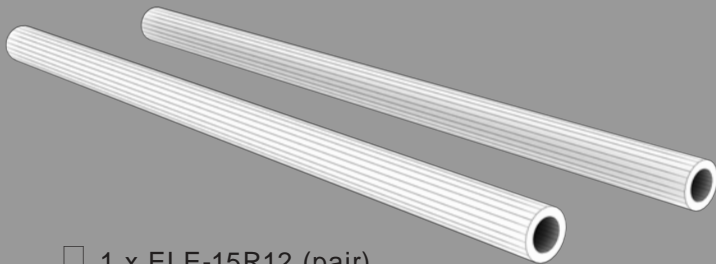

Checked by

- 1 x Recoil
 - Long Base Plate
 - Short Base Plate
 - All Thread
 - Rosette Screw
 - Rubber Pad

1 x ELE-PT & ELE-15RM

1 x ELE-15RM

1 x ELE-15R12 (pair)

1 x ELE-15R4

2 x ELE-15RDA & ELE-GB-F

1 x ELE-TM