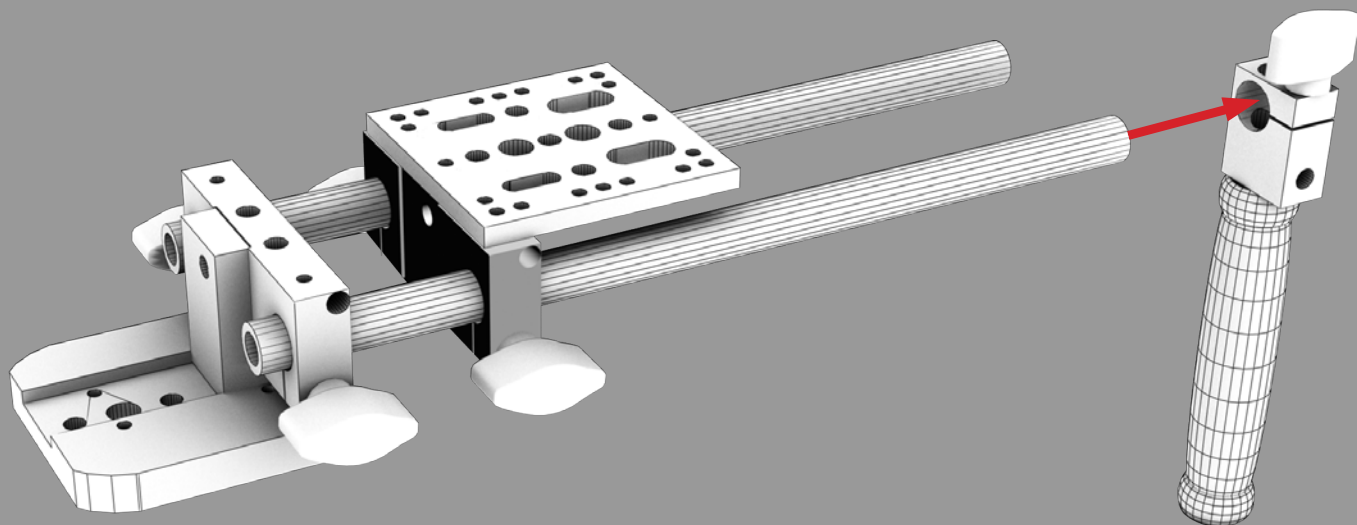

Recoil XT

Camera Stabilization System QUICKSTART GUIDE

ikan

www.ikancorp.com

713-272-8822