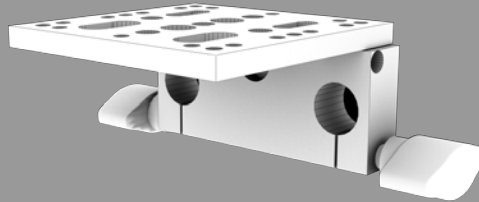

Checked by

- 1 x Recoil
 - Long Base Plate
 - Short Base Plate
 - All Thread
 - Rosette Screw
 - Rubber Pad

1 x ELE-PT & ELE-15RM

1 x ELE-15RM

1 x ELE-15R12 (pair)

1 x ELE-15R4

2 x ELE-15RDA & ELE-GB-F

1 x ELE-TM