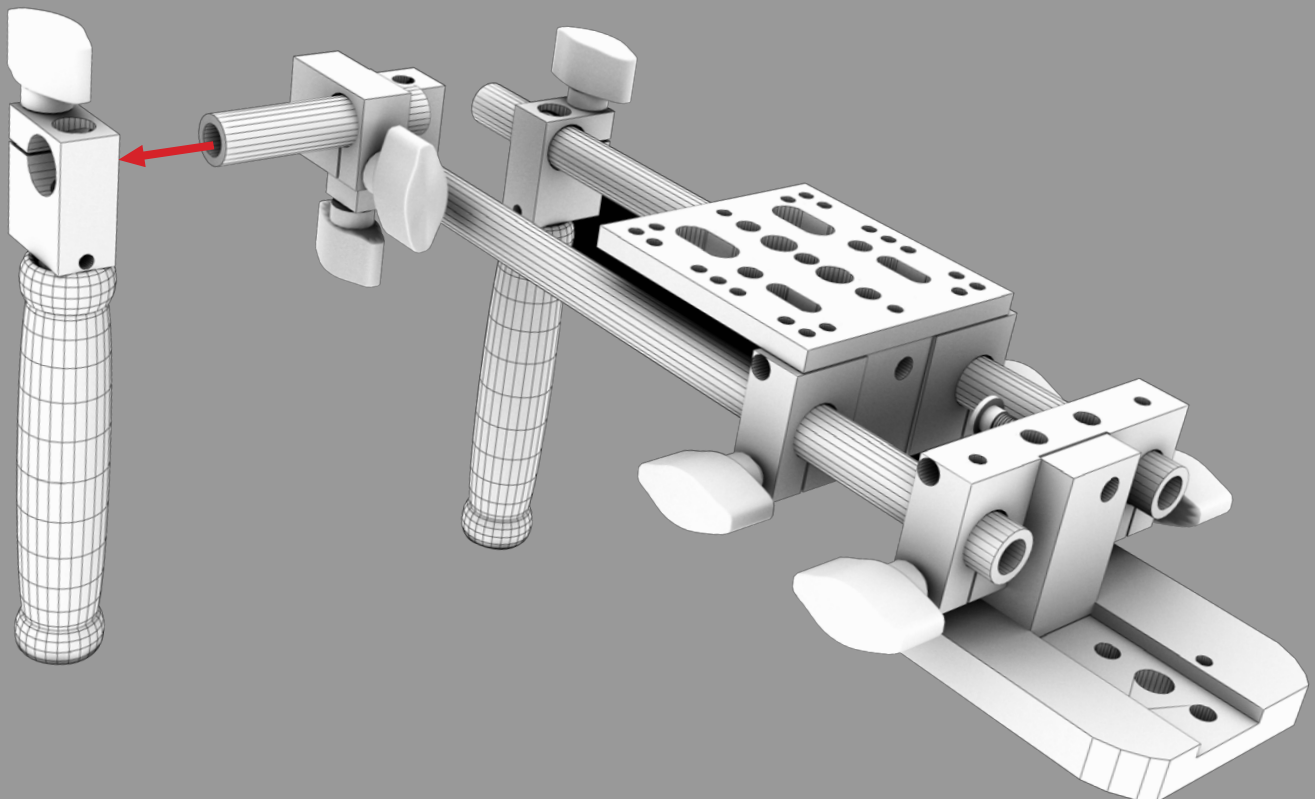

Recoil XT

Camera Stabilization System QUICKSTART GUIDE

ikan

www.ikancorp.com

713-272-8822