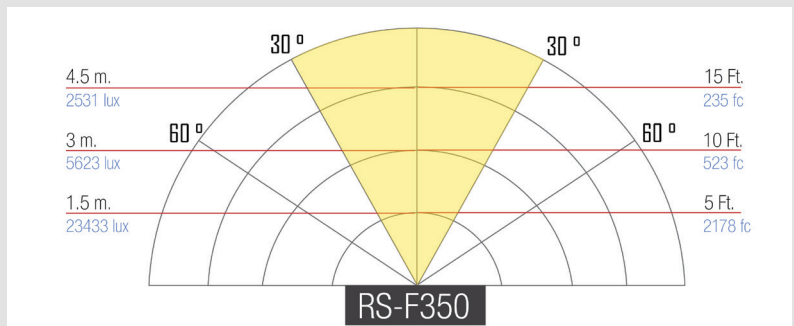

Ultra-quiet cooling fan for pulling heat from the fixture.

512 DMX Channel Selectors

Digital readout for assigning the DMX channel of your choice.

4-Way Barn Doors

Black four (4) leaf barn doors for cutting and shaping the light.

Local Dimming Knob

Local dimming for controlling the brightness of the lights.

What's Included

- 1 x 350 Watt Light Fixture
- 1 x 10ft Power Cable
- 1 x Barn Doors
- 1 x Yoke
- 2 x Yoke Screws
- 4 x Yoke Washers

Accessories

- KCP-703 Stage Clamp w/ 16mm Stud
- SW-04 Safety Wire
- MK350 Spectrometer from UPRtek
- IDX-1204 12 Channel DMX Console
- IDX-096 96 Channel DMX Console

Specifications

Beam Angle	14-50 Degree
Build Material	Aluminum
Control	DMX512 IN/OUT - Toggle Button DMX Control
Cooling System	Active Cooling Fan
CRI	96
Dimming	Flicker-Free Dimming, Onboard Dimming Knob, 100-0% DMX Dimmer (Minimal Color Shift)
Fixture Size	14 x 10 12 In.
Fixture Weight	24.5 lbs
Focusing	Rotating Rear Knob
Foot Candles (Flood)	5ft-413 FC / 10ft-122 FC / 15ft-61 FC
Foot Candles (Spot)	5ft-2178 FC / 10ft-523 FC / 15ft-235 FC
Head Type	Tungsten (3200K)
Lens	6 In. Glass Fresnel
Light Source	1 - 350 watt Warm LED 3200K
LUX (Flood)	1.5m-4442 LUX / 3m-1309 LUX / 4.5m-657 LUX
LUX (Spot)	1.5m-234336 LUX / 3m-5623 LUX / 4.5m-2531 LUX
Power Supply	10 Ft. Power Cable
Rating	120 volts AC / 50-60Hz / 150Watts 63-14 amps
Shipping Dimensions	20 x 15 x 17 In.
Shipping Weight	28 lbs
Yoke	Cast Aluminum w/ 1 1/8" Pin

Photometrics

ikan

Houston, Texas

www.ikancorp.com

1.713.272.8822

sales@ikancorp.com