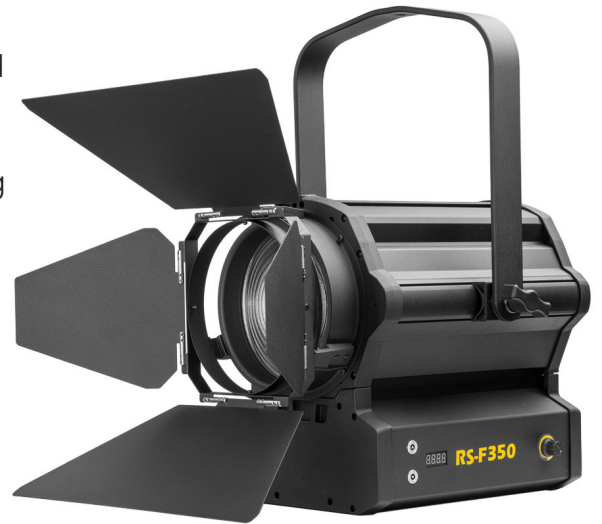

RS-F350

Red Star 6" LED Tungsten Fresnel 350 Watt Light **ONE SHEET**

Overview

The Red Star 6" Fresnel 350-watt light is designed and built for professional photographers, videographers and cinematographers who want high quality at an affordable price.

The 3200K Tungsten Fresnel delivers field-tested reliability, solid construction, and all the features required for professional performance. The RS-F350 features include a six-inch Fresnel lens with a spot-to-flood focusing knob and quiet active cooling system that deliver reliable, consistent performance.

The light is made of solid aluminum and has an energy-efficient LED with high output and excellent color rendering index (CRI). The Red Star has local built-in dimming as well as a digital readout for assigning the light to a DMX channel. The ultra-quiet active cooling fan pulls heat from the fixture. The 4-leaf barn doors cut and shape the light and can be folded flat for transportation.

RS-F350 | Red Star 6" Tungsten Fresnel 350 Watt Light | **UPC Code:** 847983014590

Special Features

- 6" Fresnel Lens with Spot Flood Focusing Knob
- Quiet Active Cooling System
- 512 DMX In and Out, Channel Selectors with Digital Readout
- Solid Aluminum Construction
- 4 Way Barn Doors Included (4 Leaf)
- Local Dimming Knob