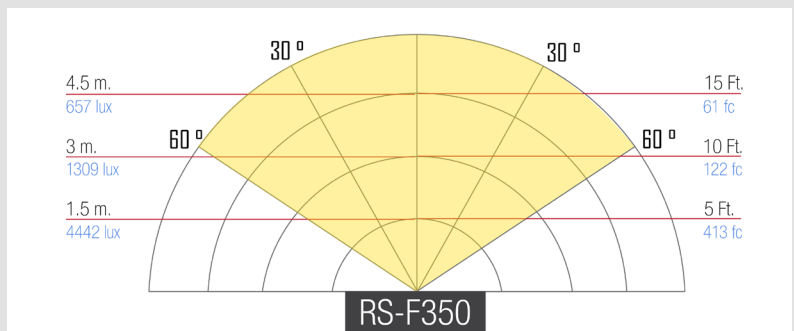

Ultra-quiet cooling fan for pulling heat from the fixture.

512 DMX Channel Selectors

Digital readout for assigning the DMX channel of your choice.

4-Way Barn Doors

Black four (4) leaf barn doors for cutting and shaping the light.

Local Dimming Knob

Local dimming for controlling the brightness of the lights.

What's Included

- 1 x 350 Watt Light Fixture
- 1 x 10ft Power Cable
- 1 x Barn Doors
- 1 x Yoke
- 2 x Yoke Screws
- 4 x Yoke Washers

Accessories

- KCP-703 Stage Clamp w/ 16mm Stud
- SW-04 Safety Wire
- MK350 Spectrometer from UPRtek
- IDX-1204 12 Channel DMX Console
- IDX-096 96 Channel DMX Console

Specifications

Beam Angle	14-50 Degree
Build Material	Aluminum
Control	DMX512 IN/OUT - Toggle Button DMX Control
Cooling System	Active Cooling Fan
CRI	96
Dimming	Flicker-Free Dimming, Onboard Dimming Knob, 100-0% DMX Dimmer (Minimal Color Shift)
Fixture Size	14 x 10 12 In.
Fixture Weight	24.5 lbs
Focusing	Rotating Rear Knob
Foot Candles (Flood)	5ft-413 FC / 10ft-122 FC / 15ft-61 FC
Foot Candles (Spot)	5ft-2178 FC / 10ft-523 FC / 15ft-235 FC
Head Type	Tungsten (3200K)
Lens	6 In. Glass Fresnel
Light Source	1 - 350 watt Warm LED 3200K
LUX (Flood)	1.5m-4442 LUX / 3m-1309 LUX / 4.5m-657 LUX
LUX (Spot)	1.5m-234336 LUX / 3m-5623 LUX / 4.5m-2531 LUX
Power Supply	10 Ft. Power Cable
Rating	120 volts AC / 50-60Hz / 150Watts 63-14 amps
Shipping Dimensions	20 x 15 x 17 In.
Shipping Weight	28 lbs
Yoke	Cast Aluminum w/ 1 1/8" Pin

Photometrics

ikan

Houston, Texas

www.ikancorp.com

1.713.272.8822

sales@ikancorp.com