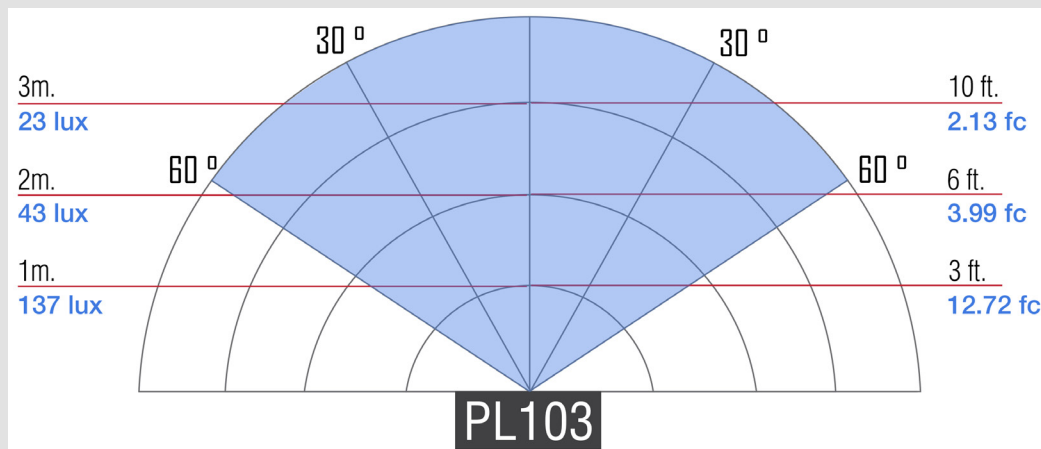

Photometrics

ikan

Houston, Texas

www.ikancorp.com

1.713.272.8822

sales@ikancorp.com