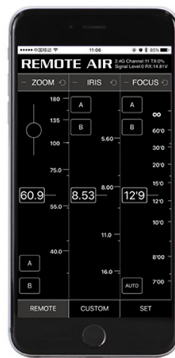

PD3-B3

Remote Air Mini Three Channel Wireless Follow Focus (*PD Movie*)

ONE SHEET

Overview

By incorporating App interface control with the Remote Air Mini, the results are both unique and extremely convenient! PD Movie has combined your favorite wireless lens control elements into this app to make it even more powerful. All you need to do is download it from the App store and connect via bluetooth technology to enjoy a list a benefits. The new Remote Air Mini is equipped with a thin, light, strong, and highly accurate brushless motor. You can hardly hear any noise even at high-speed rotations! The strong force can easily drive many professional camera lenses such as Angénieux, Arri Ultra and Cooke Optics.

PD3-B3 | Remote Air Mini Three Channel Wireless Follow Focus (*PD Movie*) | **UPC Code:** 847983019977

Special Features

- Compatible with Apple iPhone 6, 6s, 6 Plus, 6s Plus, and iPod Touch
- Lightweight 0.4 lb (182g) 0.8 gear pitch motor
- Motor mounts to either 19mm rods or 15mm rods (*with included adapter*)
- Communicates through Bluetooth 4.2 Wireless
- Operated with the PD Movie Remote Air App

Specifications

Shipping Dimensions	6.5 x 8 x 2 in
Shipping Weight	2.55 lbs

Remote Air Motor/Bluetooth

Weight	0.4 lb / 182g
Dimensions	0.42 x 0.28 x 0.11 in. / 10.8 x 7.3 x 2.9mm
Torque	0.5 Nm Max
Working Voltage	12~18V
Gear Module	0.8
Gear Teeth	40
Noise	<28 Db
Wireless Transmission	Bluetooth 4.2
Transmission Distance	65.6 ft / 20M