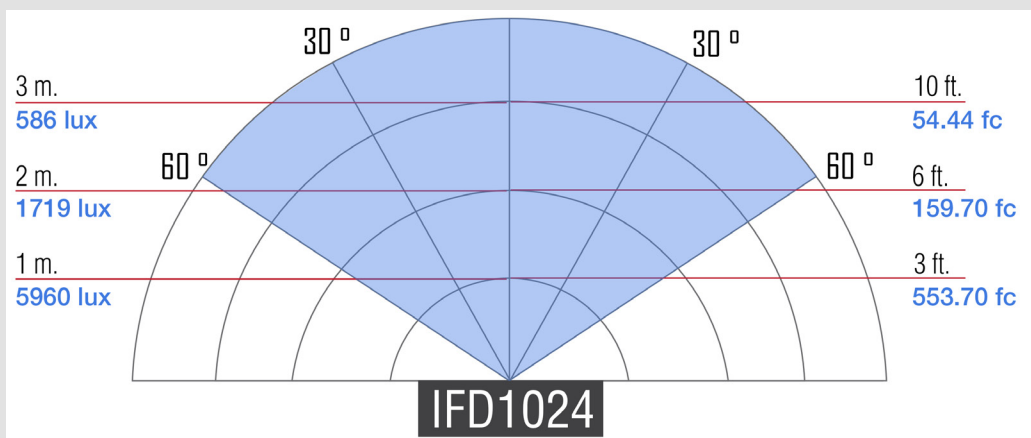

Easy-to-Adjust Light Intensity

With a touch-sensitive digital display, a dimmer knob, and a remote control, you have options when it comes to adjusting the light intensity. The IFD1024 puts you in control so you can get the perfect lighting for your shot every time.

Exceptional Quality

As the IFD1024 light comes equipped with an AB to V-Mount pro battery plate, barn doors with intensifiers, diffuser, power supply, remote control, and yoke mount, it is an exceptional value.

What's Included

- 1 x Light Bag
- 1 x Stand Bag
- 3 x AB Mount Plates (Attached)
- 3 x AB To V-Mount Adapter Plates
- 3 x HD Light Stands
- 3 x IFD1024 Lights

IFD1024 Lights Available in Multiple Kits

IFD1024-2PT-KIT
IFD2511

IFD1024-KIT
IFD2115

Specifications

Beam Angle	50°
Build Material	Heavy Duty Plastic
Color Temperature	5600K (±100K)
Control	Local Knob & Touchscreen
Cooling System	Passive Cooling
Dimensions	17" x 14" x 3.75"
Dimming	0-100%
Fixture Size	14" x 14" x 2.75"
Fixture Weight	6 lbs
Focusing	NO
Foot Candles	979.8
Head Type	Daylight
Lens	60° Lens
Light Source	1024 0.06 watt LED @ 5600K
Mount	Yoke
Power Supply	12v @ 6.66 Amps
Rating	120v @ 60Hz
Wattage	82 Watts
Shipping Weight	41 lbs

Optional Accessories

C-2KA-KIT
C-2KS-KIT
PWRGP-1
ID500-PS

AB Mount Pro Power System
V-Mount Portable Pro Power System
Power Grip
Power Supply for ID500/IB500

Photometrics

ikan

Houston, Texas

www.ikancorp.com

1.713.272.8822

sales@ikancorp.com