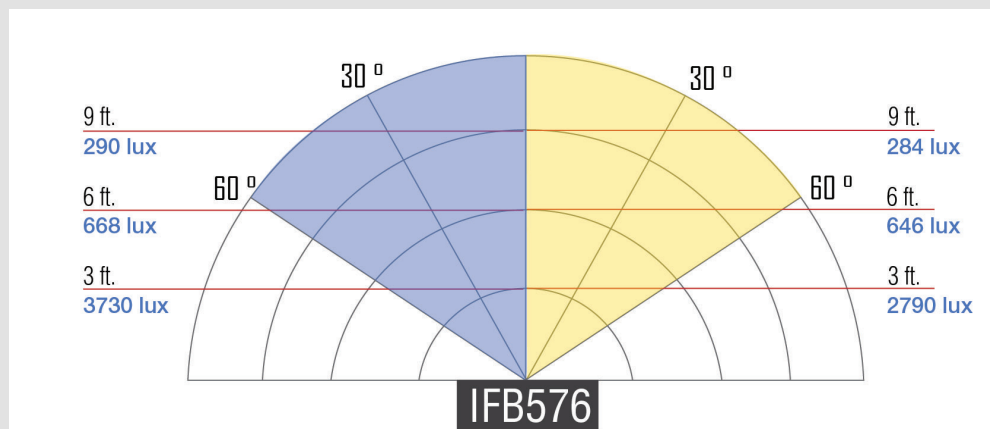

Exceptional Quality

As the IFB576 light comes equipped with an AB to V-Mount pro battery plate, barn doors with intensifiers, diffuser, power supply, remote control, and yoke mount, it is an exceptional value.

What's Included

- 1 x Light Bag
- 1 x Stand Bag
- 3 x AB & V-Mount Battery Plates
- 3 x Diffusers
- 3 x IFB576 Lights
- 3 x Power Supply
- 3 x Remote Control
- 3 x HD Light Stands

IFB576 Lights Available in Multiple Kits

- IFB576-2PT-KIT
- IFB2511
- IFB2115

Specifications

Beam Angle	50°
Build Material	Heavy Duty Plastic
Color Temperature	3200K (±200K) 4000K (±200K) 5600K (±200K)
Control	Local Knob & Touchscreen
Cooling System	Passive Cooling
Dimming	10-100%
Fixture Size	14" x 8.5" x 2.75"
Fixture Weight	4 lbs
Focusing	N/A
Foot Candles	323.9/ 409.0/ 587.2
Head Type	Bi-Color
Lens	60° Lens
Light Source	288 0.06w LED @5600K 288 0.06w LED @ 3200K
Mount	Yoke
Operating Volts	12-24v
Operating Wattage	46 w @ 120v/60Hz
Power Supply	12v @ 3.33 Amp
Rating	120v @ 60 Hz
Weight	25 lbs
Shipping Weight	48 lbs
Shipping Dimensions	22" x 18" x 12"

Optional Accessories

- C-2KA-KIT AB Mount Pro Power System
- C-2KS-KIT V-Mount Portable Pro Power System
- PWRGP-1 Power Grip
- ID500-PS Power Supply for ID500/IB500
- ID500-RC Remote Control for ikan Lights
- CH1546 Chimera for IFB546/IFD576

Photometrics

ikan

Houston, Texas

www.ikancorp.com

1.713.272.8822

sales@ikancorp.com