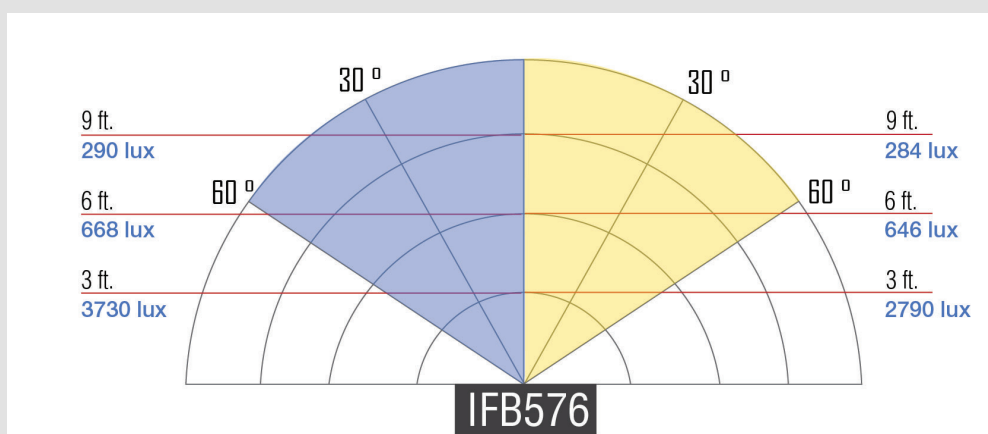

With a touch-sensitive digital display, a dimmer knob, and a remote control, you have options when it comes to adjusting the light intensity. The IFB576 includes an optional Chimera Soft Box, which gives you control so you can get the perfect lighting for your shot every time.

Exceptional Quality

The IFB576 light comes equipped with an Gold to V-Mount pro battery plate, barn doors with intensifiers, diffuser, power supply, remote control, and yoke mount. It also includes the Chimera soft box with the full, half and quarter diffusers, which give you precise control over the brightness of the light. These included items make for an exceptional value.

What's Included

- 2 x IFB576 Lights
- 2 x Gold Mount Battery Plate (*attached*)
- 2 x Gold to V-Mount Adapter Plate
- 2 x Diffuser
- 2 x HD Stand
- 2 x Remote Control
- 1 x Light Bag
- 1 x Stand Bag
- 2 x Chimera Soft Box

Specs

Beam Angle	60°
Build Material	Heavy Duty Plastic
Color Temperature	3200K (±200K) 4000K (±200K) 5600K (±200K)
Control	Local Knob & Touchscreen
Cooling System	Passive Cooling
Dimming	10-100%
Fixture Size	14 x 8.5 x 2.75 In.
Fixture Weight	4 lbs
Foot Candles	323.9 / 409.0 / 587.2
Head Type	Bi-Color 3200K-5600K
Lens	60° Lens
Light Source	288 0.06w LED @ 5600K 288 0.06 LED @ 3200K
Mount	Yoke
Operating Volts	12-24v
Operating Watts	40 Watts Max
Power Supply	12v @ 3.33A
Rating	120v @ 60 Hz
Shipping Dimensions	18 x 18 x 22 In.
Shipping Weight	29 lbs

Photometrics

ikan

Houston, Texas

www.ikancorp.com

1.713.272.8822

sales@ikancorp.com