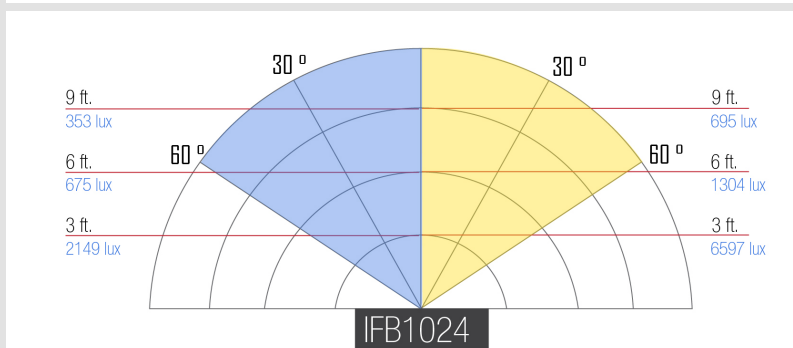

IFB2511

Features you need, Prices you want.

Specifications

Beam Angle	50°
Build Material	Heavy Duty Plastic
Control	Touchscreen
Cooling System	Passive Cooling
Dimming	10-100%
Fixture Weight	4 lbs & 6 lbs
Focusing	NO
Head Type	Bi-Color
Lens	60° Lens
Mount	Stand Mount
Power Supply	12v @ 3.33 Amps & 12v @ 6.66 Amps
Rating	120v @ 60Hz
Weight	26 lbs
Shipping Weight	35 lbs
Shipping Dimensions	18 x 18 x 24 in.

What's Included

- 1 x IFB1024 Light
- 1 x Light Bag
- 1 x Stand Bag
- 2 x IFB576 Lights
- 3 x AB Mount Plates (Attached)
- 3 x AB To V-Mount Adapter Plates

Photometrics