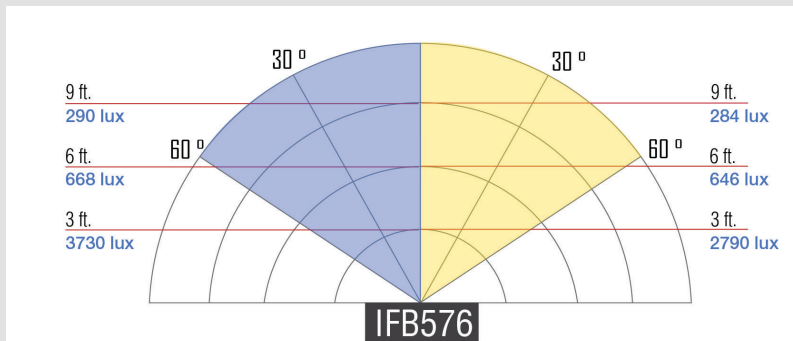

IFB2511

Features you need, Prices you want.

Specifications

Beam Angle	50°
Build Material	Heavy Duty Plastic
Control	Touchscreen
Cooling System	Passive Cooling
Dimming	10-100%
Fixture Weight	4 lbs & 6 lbs
Focusing	NO
Head Type	Bi-Color
Lens	60° Lens
Mount	Stand Mount
Power Supply	12v @ 3.33 Amps & 12v @ 6.66 Amps
Rating	120v @ 60Hz
Weight	26 lbs
Shipping Weight	35 lbs
Shipping Dimensions	18 x 18 x 24 in.

What's Included

- 1 x IFB1024 Light
- 1 x Light Bag
- 1 x Stand Bag
- 2 x IFB576 Lights
- 3 x AB Mount Plates (Attached)
- 3 x AB To V-Mount Adapter Plates

Photometrics