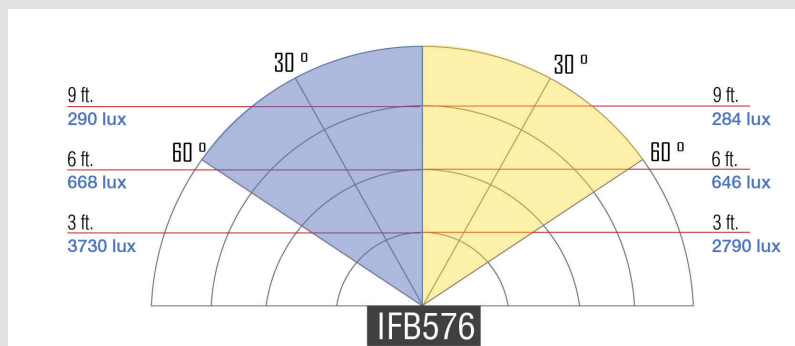

IFB2115

Features you need, Prices you want.

Specifications

Beam Angle	60°
Build Material	Heavy Duty Plastic
Control	Touchscreen
Cooling System	Passive Cooling
Dimming	10-100%
Fixture Weight	4 lbs & 6 lbs
Focusing	NO
Head Type	Bi-Color
Lens	60° Lens
Mount	Yoke
Power Supply	12v @ 3.33 Amps & 12v @ 6.66 Amps
Rating	120v @ 60Hz
Weight	29 lbs
Shipping Weight	30 lbs
Shipping Dimensions	18" x 18" x 24"

What's Included

- 1 x Heavy Duty Light Stand (HD-STND)
- 1 x Stand Bag (BG-STND)
- 1 x ID1000 3-Lights Kit Bag (IBG1000-3L)
- 2 x IFB1024 Light
- 1 x IFB576 Light

Photometrics