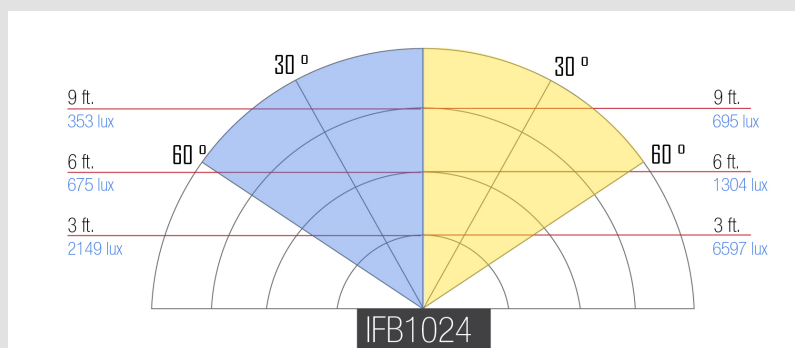

IFB2115

Features you need, Prices you want.

Specifications

Beam Angle	60°
Build Material	Heavy Duty Plastic
Control	Touchscreen
Cooling System	Passive Cooling
Dimming	10-100%
Fixture Weight	4 lbs & 6 lbs
Focusing	NO
Head Type	Bi-Color
Lens	60° Lens
Mount	Yoke
Power Supply	12v @ 3.33 Amps & 12v @ 6.66 Amps
Rating	120v @ 60Hz
Weight	29 lbs
Shipping Weight	30 lbs
Shipping Dimensions	18" x 18" x 24"

What's Included

- 1 x Heavy Duty Light Stand (HD-STND)
- 1 x Stand Bag (BG-STND)
- 1 x ID1000 3-Lights Kit Bag (IBG1000-3L)
- 2 x IFB1024 Light
- 1 x IFB576 Light

Photometrics