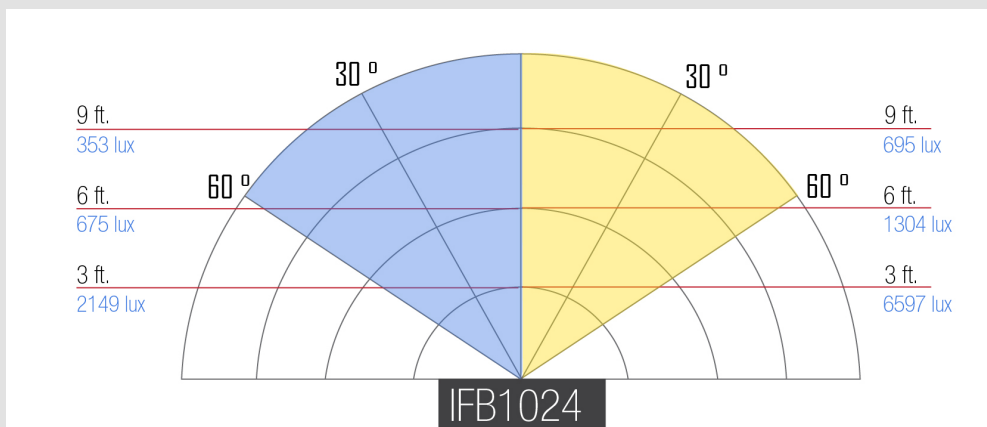

Exceptional Quality

As the IFB1024 light comes equipped with an AB to V-Mount pro battery plate, barn doors with intensifiers, diffuser, power supply, remote control, and yoke mount, it is an exceptional value.

What's Included

- 1 x IFB1024 Light
- 1 x AB Mount (Attached)
- 1 x AB to V-Mount Adapter
- 1 x Diffuser
- 1 x Power Supply
- 1 x Remote Control
- 1 x Yoke

IFB1024 Lights Available in Multiple Kits

IFB1024-2PT-KIT
IFB2511

IFB1024-KIT
IFB2115

Specifications

Beam Angle	50°
Build Material	Heavy Duty Plastic
Color Temperature	3200K(±200K) / 4000K(±200K) / 5600K (±200K)
Control	Local Knob & Touchscreen
Cooling System	Passive Heat Sync
Dimming	10-100%
Fixture Size	14" x 14" x 3.75"
Fixture Weight	6 lbs
Focusing	N/A
Head Type	Bi-Color
Lens	60° Lens
Light Source	512 0.06w LED @5600K 512 0.06w LED @ 3200K
Mount	Yoke
Operating Wattage	82 w @ 120v/60Hz
Power Supply	12v @ 6.66 Amp
Rating	120v @ 60 Hz
Shipping Weight	11.2 lbs
Shipping Dimensions	17.75" x 19.5" x 5"

Optional Accessories

- **C-2KA-KIT** AB Mount Pro Power System
- **C-2KS-KIT** V-Mount Portable Pro Power System
- **PWRGP-1** Power Grip
- **ID500-PS** Power Supply for ID500/IB500
- **ID500-RC** Remote Control for ikan Lights
- **CH1546** Chimera for IFB546/IFD576

Photometrics

ikan

Houston, Texas

www.ikancorp.com

1.713.272.8822

sales@ikancorp.com