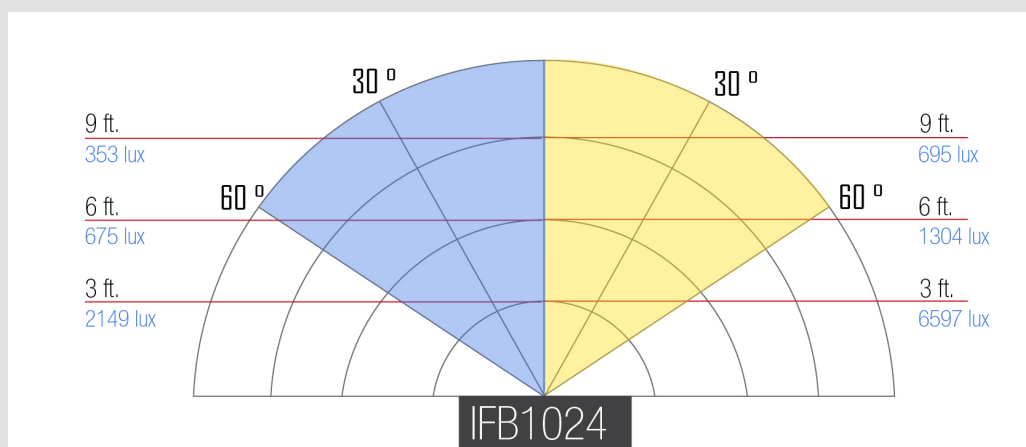

Photometrics

Specifications

Beam Angle	50°
Build Material	Heavy Plastic
Color Temperature	3200K (±100K) / 4000K (±100K)/ 5600K (±100K)
Control	Local Knob & Touchscreen
Cooling System	Passive Cooling
Dimensions	17" x 14" x 3.75"
Dimming	10-100%
Fixture Size	14" x 14" x 2.75"
Fixture Weight	6 lbs
Focusing	NO
Foot Candles	506.5/ 961.3/ 613.1
Head Type	Bi-Color
Lens	60° Lens
Light Source	512 0.06w LED @ 5600K 512 0.06w LED @ 3200K
Mount	Yoke
Power Supply	12v @ 6.66 Amps
Rating	120v @ 60Hz
Shipping Weight	41 lbs
Shipping Dimensions	18" x 18" x 24"