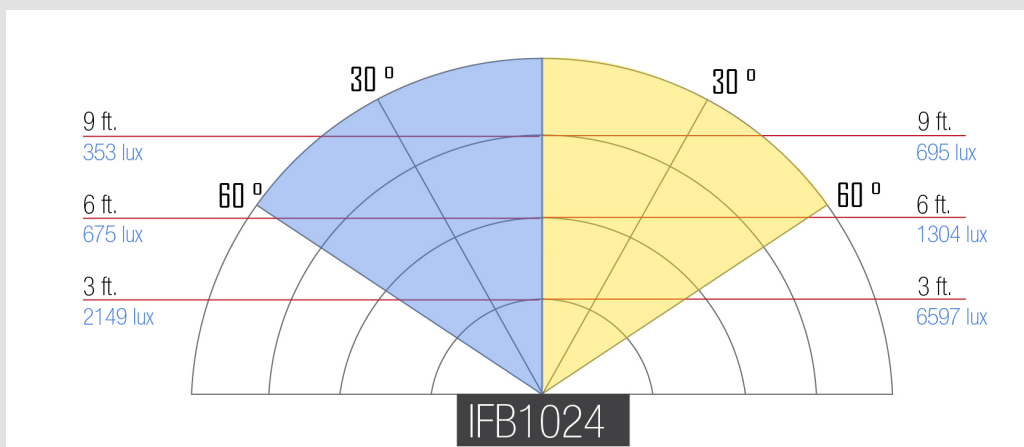

Photometrics

Specifications

Beam Angle	50°
Build Material	Heavy Plastic
Color Temperature	3200K (±100K) / 4000K (±100K)/ 5600K (±100K)
Control	Local Knob & Touchscreen
Cooling System	Passive Cooling
Dimensions	17" x 14" x 3.75"
Dimming	10-100%
Fixture Size	14" x 14" x 2.75"
Fixture Weight	6 lbs
Focusing	NO
Foot Candles	506.5/ 961.3/ 613.1
Head Type	Bi-Color
Lens	60° Lens
Light Source	512 0.06w LED @ 5600K 512 0.06w LED @ 3200K
Mount	Yoke
Power Supply	12v @ 6.66 Amps
Rating	120v @ 60Hz
Shipping Weight	41 lbs
Shipping Dimensions	18" x 18" x 24"