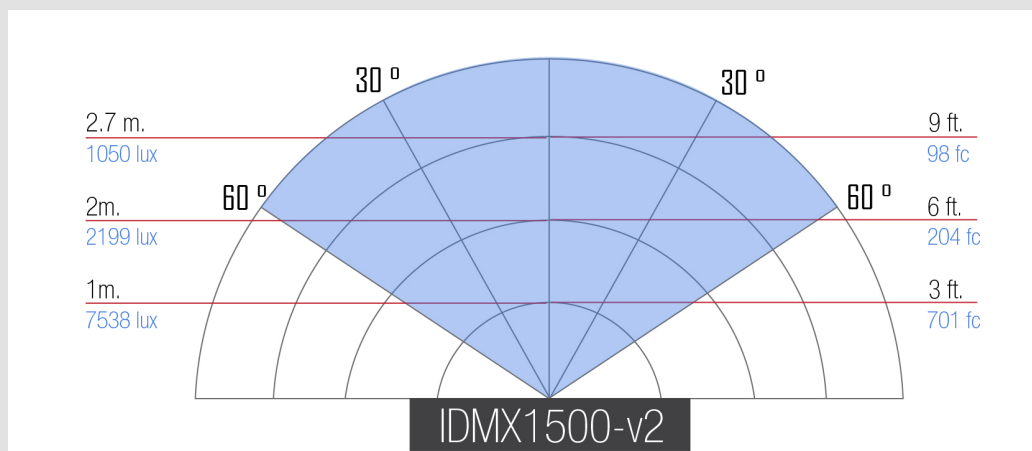

## Photometrics

## Product Specifications

Beam Angle	60° Wide Angle
Build Material	Metal & Aluminum
Control	DMX and Local Knob
Cooling System	Passive Heat Sync
Lens	60°
Mount	Ball Mount
Power Supply	24 v @ 5 Amps
Rating	24v
Fixture Size	2" x 7" x 39"
Fixture Weight	11 lbs
Shipping Dimensions	8" x 11" x 42"
Shipping Weight	15 lbs