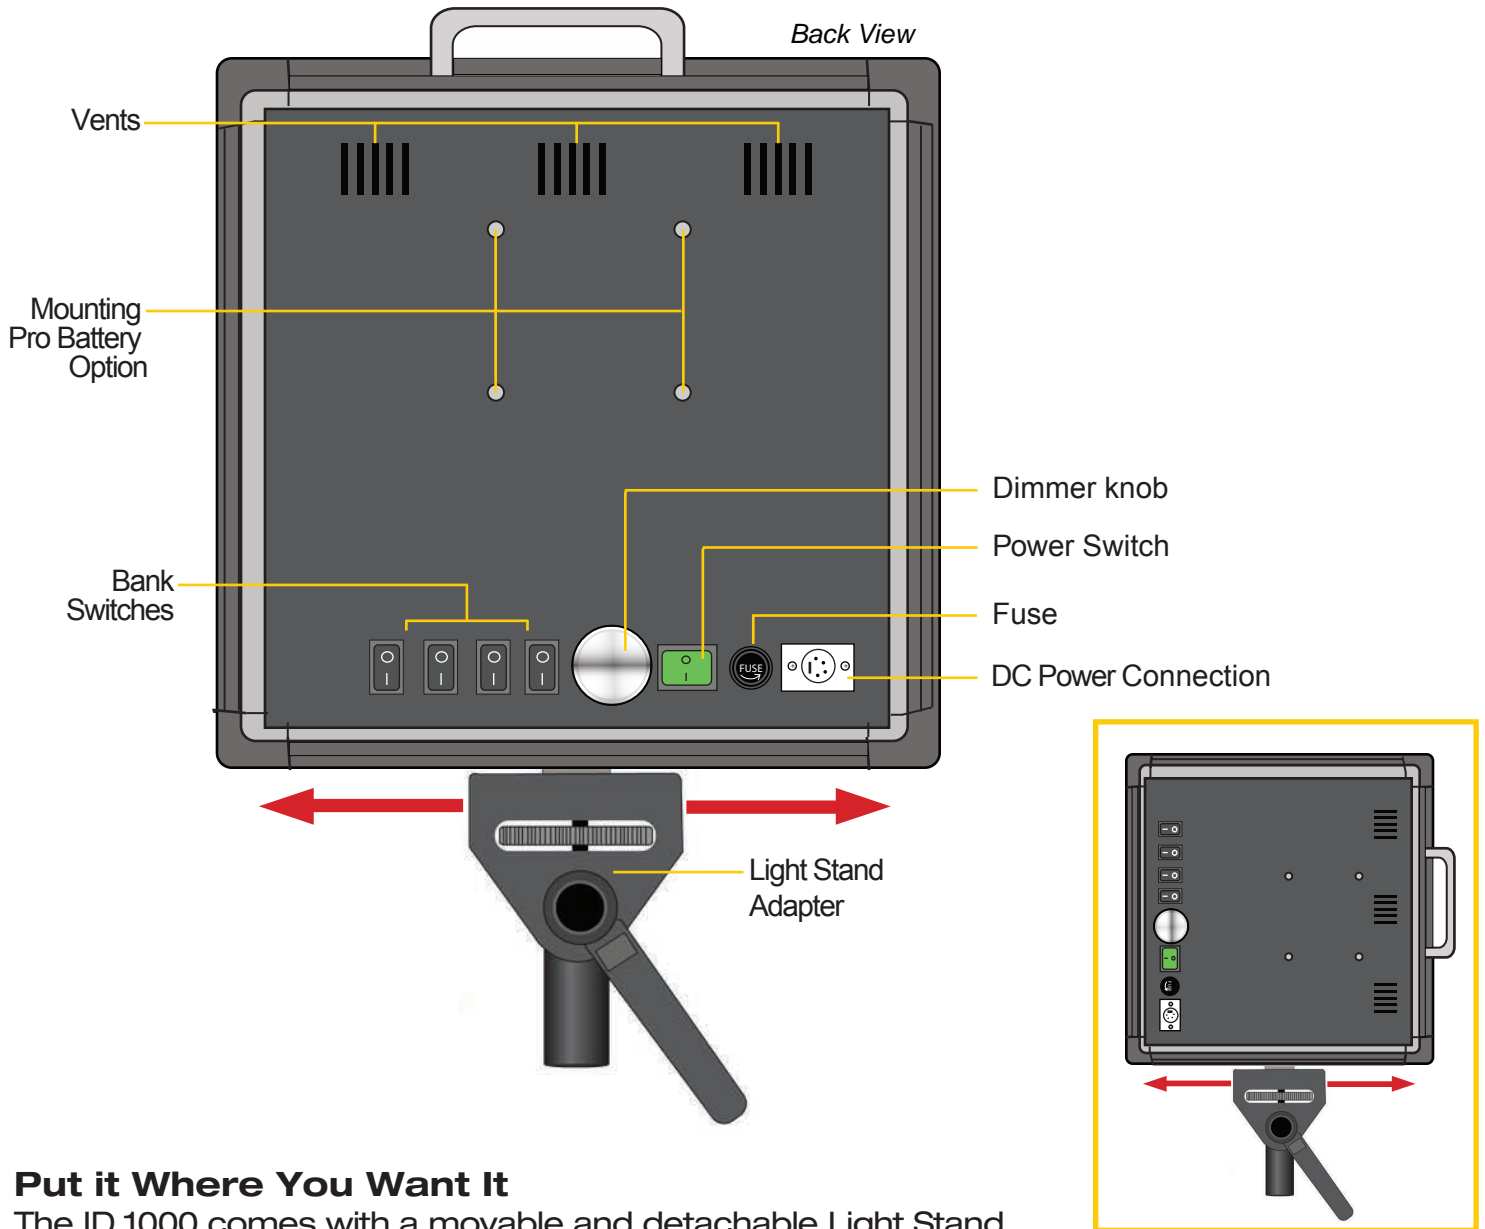

### What's included

- 3 x ID 1000 Light
- 3 x Light Stand
- 3 x AC Adapter + Power Cord
- 3 x Remote Control
- Light Carrying Bag
- Light Stand Carrying Bag

Checked by

### GETTING STARTED

1. Connect the included AC Adapter to power the ID 1000 light.
2. Turn the light on / off with the Power Switch.
3. Control the amount of the light with the Dimmer knob. Adjust the intensity of the light by turning the Dimmer Knob clock-wise to increase the intensity and counter clock-wise to reduce it.
4. The ID 1000 can also be powered by pro battery (optional accessories).

### Put it Where You Want It

The ID 1000 comes with a movable and detachable Light Stand Adapter allowing you to mount your light either horizontally or vertically.