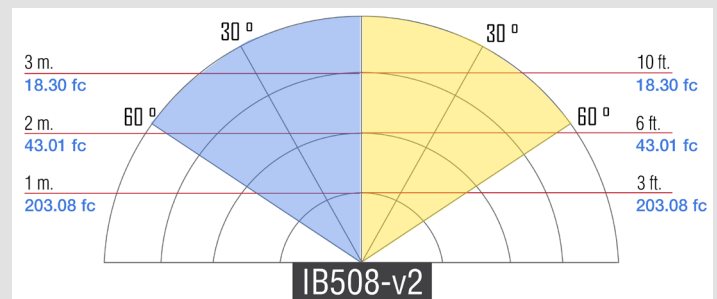

IB508-v2 5600K