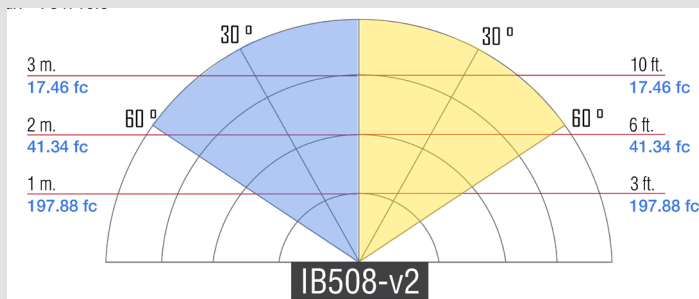

IB508-v2

Features you need, Prices you want.

Adjustable Barndoors

Adjustable barndoors allow for artistic use of your lighting fixture for any situation.

Digital Displays

Digital readouts indicate battery life as well as brightness levels during your set.

Multiple Kits Available

ID508-v2 lights are also available individually or in different kit combinations that provide added value that may include stands, bags and other accessories.

What's Included

- 1 x AC Adapter
- 1 x Battery Charger
- 1 x CTO Filter
- 1 x Diffuser
- 1 x IB508-v2 LED Light
- 1 x Stand Adapter
- 2 x Sony "L" Compatible Batteries

Specifications

Beam Angle	60°
Build Material	Aluminum
Color Temperature	Bi-Color 3200K-5600K
Control	Local Knob
Cooling System	Passive Heat
Dimensions	9.1 x 0.8 x 16 In.
Dimming	10-100%
Fixture Size	13 x 6.75 x 1 In.
Fixture Weight	3 lbs
Focusing	NO
Head Type	Bi-Color
Lens	60°
Light Source	254 0.06 watt LED at 5600K 254 0.06 watt LED at 3200K
Operating Volts	7.4v-14.8v
Mount	Stand Mount
Power Supply	12v @ 3.33 Amps
Rating	120v @ 60 Hz
Shipping Dimensions	24" x 20" x 20"
Shipping Weight	55 lbs

Optional Accessories

- LCGK-2 Large Creative Gel Kit
- IBS-1170 Sony "L" Series Compatible High Capacity Battery
- IBS-970 Sony "L" Series NP-F970 Compatible Battery
- CP-STND Compact Light Stand

Photometrics

IB508-v2 3200K