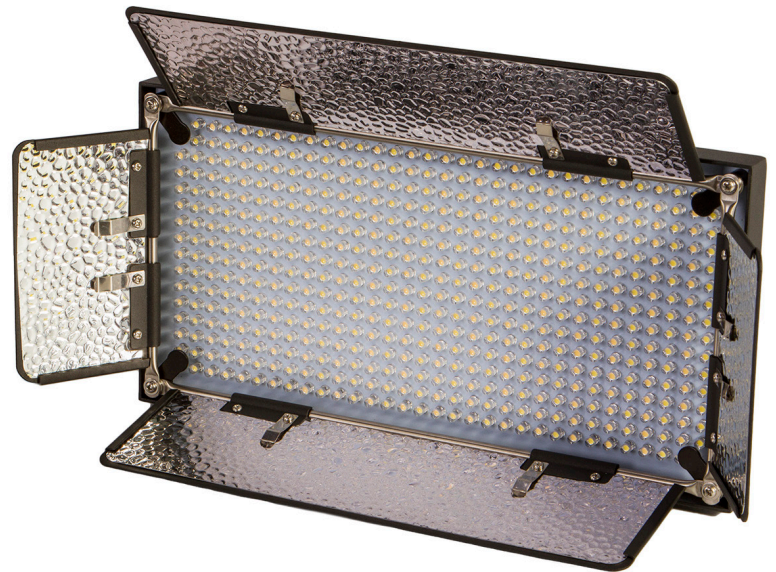

IB508-v2

Bi-Color LED Studio Light w/ Light Stand Mount

ONE SHEET

Overview

The ikan IB508 is a bi-color, ultra-lightweight, portable LED lighting solution. Powered by 2 included Sony style "L" series batteries and also includes an on-board battery life indicator, diffuser, battery charger and a ball head mount. Light stand options available.

IB508-v2 | Bi-Color LED Studio Light w/ Light Stand Mount | **UPC Code:** 847983011872

Special Features

- Adjustable barn door with intensifiers included in box
- Digital readout for brightness and battery life indication
- Light Weight Design
- Wide Angle Beam Pattern
- Built-in Dimmer

Digital readouts indicate battery life as well as brightness levels during your set.

Multiple Kits Available

ID508-v2 lights are also available individually or in different kit combinations that provide added value that may include stands, bags and other accessories.

What's Included

- 1 x AC Adapter
- 1 x Battery Charger
- 1 x CTO Filter
- 1 x Diffuser
- 1 x IB508-v2 LED Light
- 1 x Stand Adapter
- 2 x Sony "L" Compatible Batteries

Specifications

Beam Angle	60°
Build Material	Aluminum
Color Temperature	Bi-Color 3200K-5600K
Control	Local Knob
Cooling System	Passive Heat
Dimensions	9.1 x 0.8 x 16 In.
Dimming	10-100%
Fixture Size	13 x 6.75 x 1 In.
Fixture Weight	3 lbs
Focusing	NO
Head Type	Bi-Color
Lens	60°
Light Source	254 0.06 watt LED at 5600K 254 0.06 watt LED at 3200K
Operating Volts	7.4v-14.8v
Mount	Stand Mount
Power Supply	12v @ 3.33 Amps
Rating	120v @ 60 Hz
Shipping Dimensions	24" x 20" x 20"
Shipping Weight	55 lbs