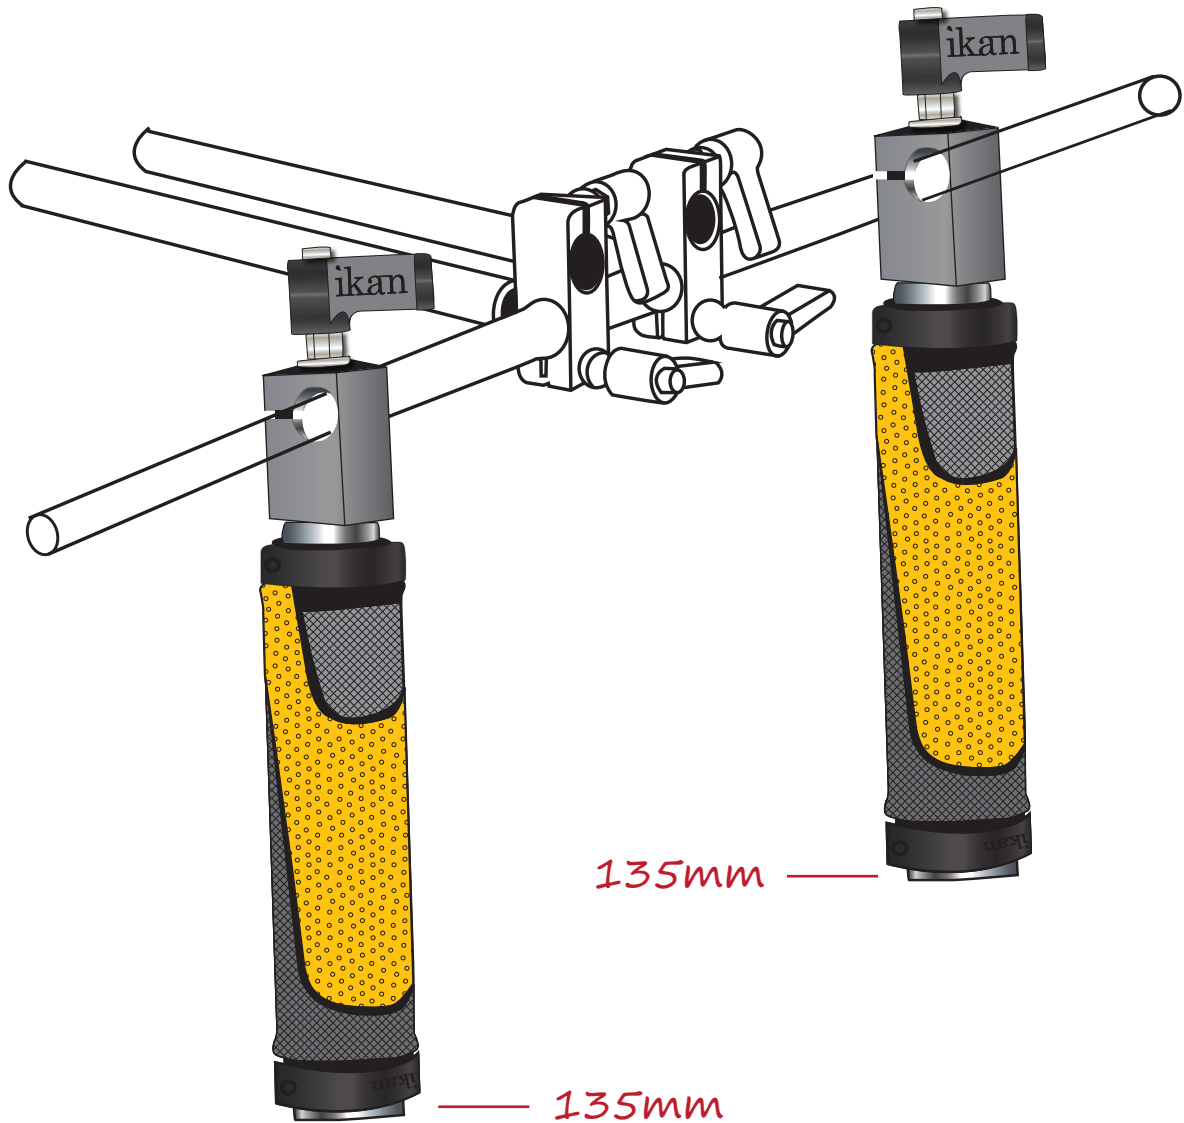

# **EV2Grip Handles HB135-GC**

**Rubberized Grip Handles 135mm Core w/15RDA**

## **Quickstart Guide**

The ikan rubberized grip handles has a 135mm size solid metal cores that is flush to the handle. It also comes with the 15RDA ELEMENT piece already attached and a spring loaded ratcheting thumb screw(s). Simply slide the handle onto a 15mm size rod and tighten the thumb screw. If your handle is put in a position to where you cannot loosen or tighten the thumb screw, pull up the thumb screw and adjust.