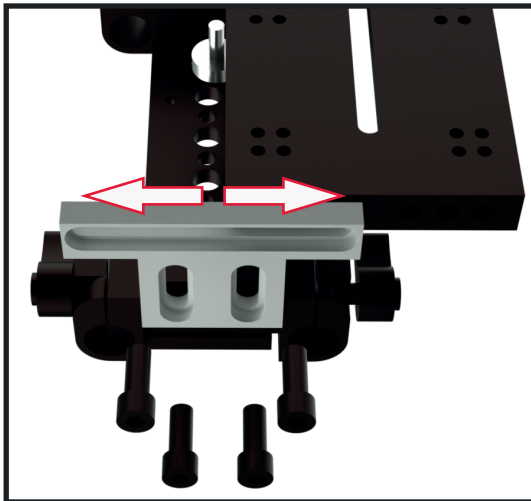

ELE-SBP (EV2 DSLR Adjustable Baseplate)

QUICKSTART GUIDE

Adjustable Left and Right

Adjustable Up and Down

Whats included

- Component Listing
 - Riser Plate (ELE-LBP-02)
 - Rod Clamp (ELE-LBP-01)
 - Small Camera Plate (ELE-SBP-04)
 - Small Tripod Plate (ELE-SBP-03)
 - Pair of 6" 15mm Rod (ELE-15R6)
- D-Ring Screws (DRS-01)
- Non-Skid Cork