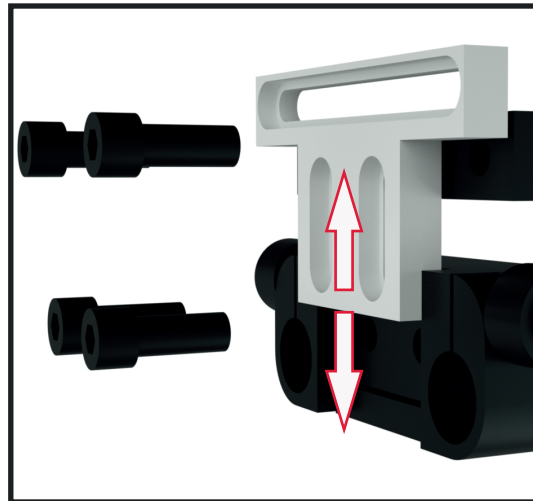

ELE-SBP (EV2 DSLR Adjustable Baseplate)

QUICKSTART GUIDE

Adjustable Left and Right

Adjustable Up and Down

Whats included

- Component Listing
 - Riser Plate (ELE-LBP-02)
 - Rod Clamp (ELE-LBP-01)
 - Small Camera Plate (ELE-SBP-04)
 - Small Tripod Plate (ELE-SBP-03)
 - Pair of 6" 15mm Rod (ELE-15R6)
- D-Ring Screws (DRS-01)
- Non-Skid Cork