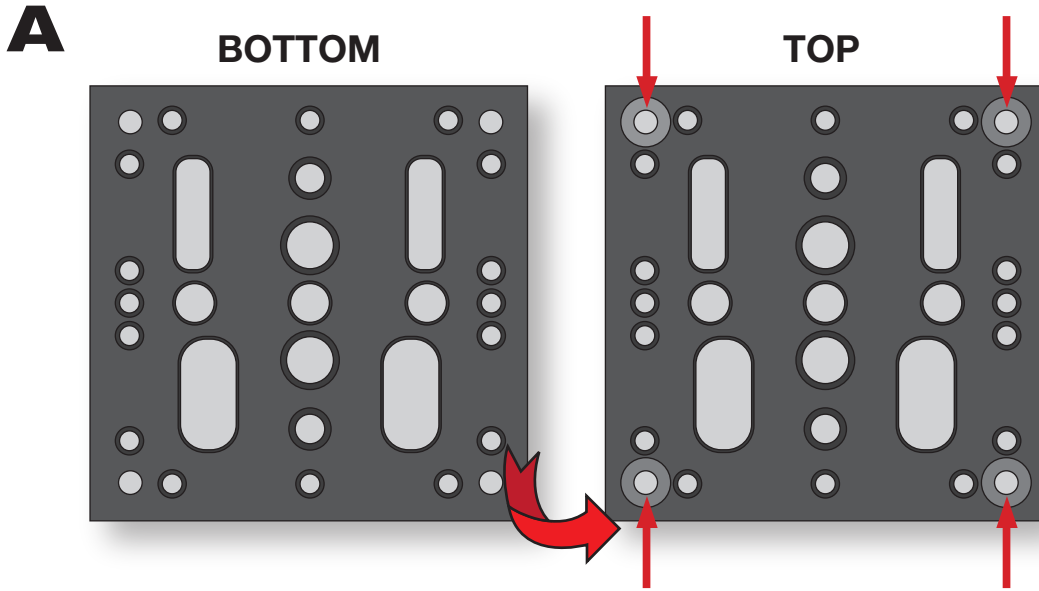

X
1

GRIP BAR

X
2

ELEMENTS FLY

BASIC FLY KIT STEP 1

SOCKET HEAD SCREW 4MM

X
4

OPTIONAL CONFIGURATION