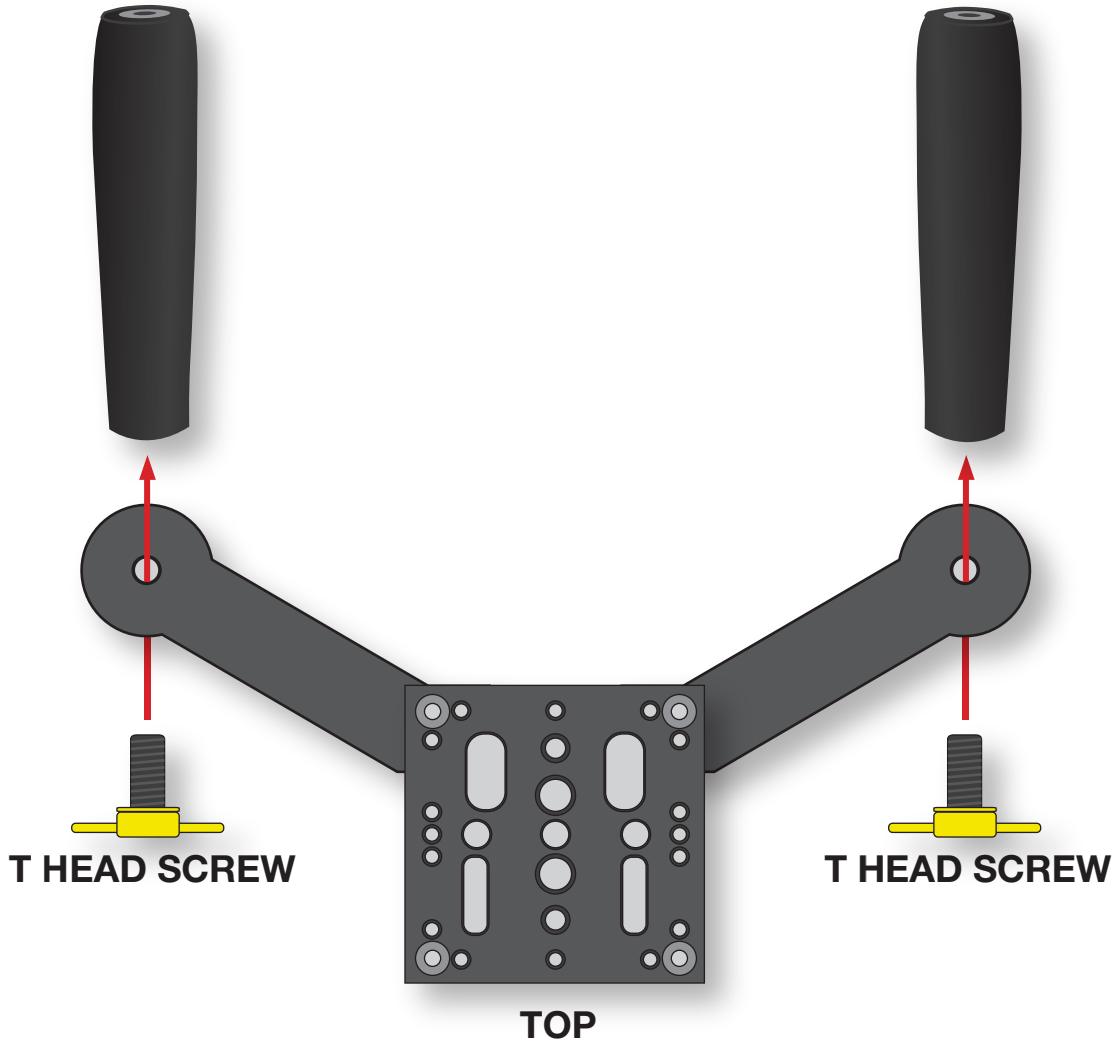

ELEMENTS FLY

BASIC FLY KIT STEP 2

C