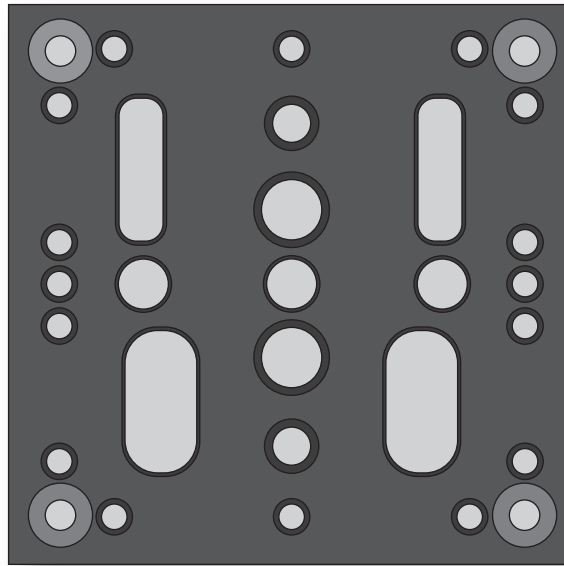

X
1

T HEAD SCREW

X
2

SOCKET HEAD SCREW 4MM

X
4

HANDLE ARM

X
2

CHEESE SLICE

X
1

GRIP BAR

X
2

ELEMENTS FLY

BASIC FLY KIT STEP 1

SOCKET HEAD SCREW 4MM

X
4

OPTIONAL CONFIGURATION