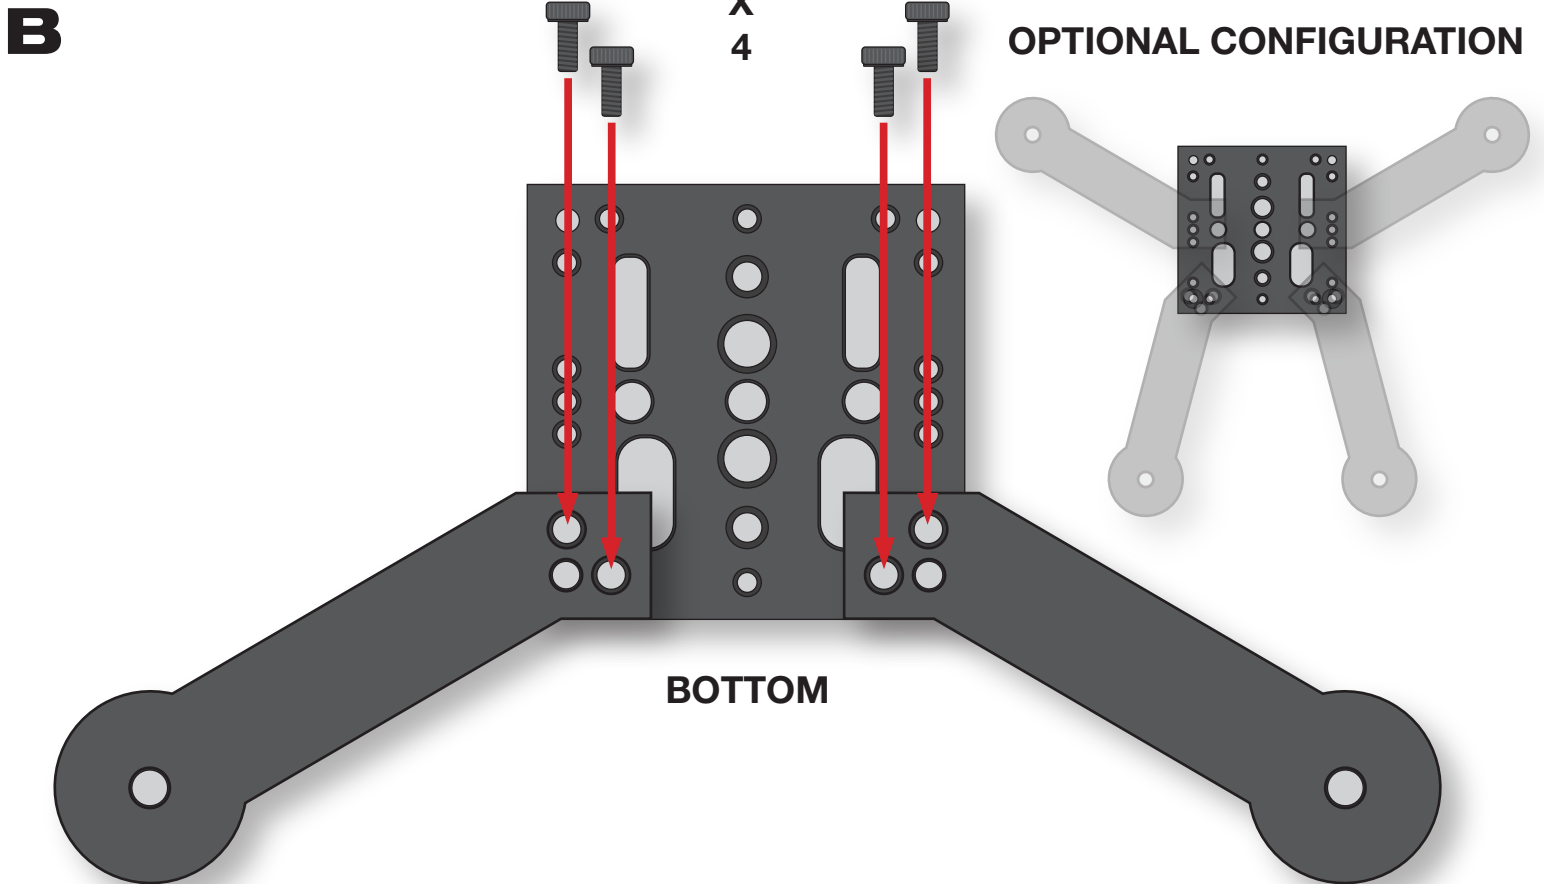

X
1

GRIP BAR

X
2

ELEMENTS FLY

BASIC FLY KIT STEP 1

SOCKET HEAD SCREW 4MM

X
4

OPTIONAL CONFIGURATION

ELEMENTS FLY

BASIC FLY KIT STEP 2

C

D